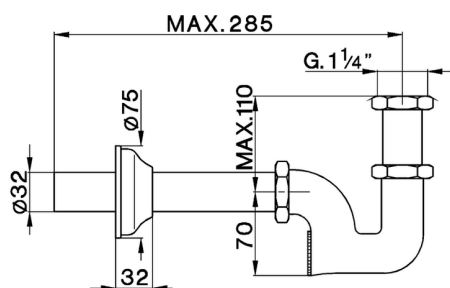

CHARACTERISTICS

2026-04-30