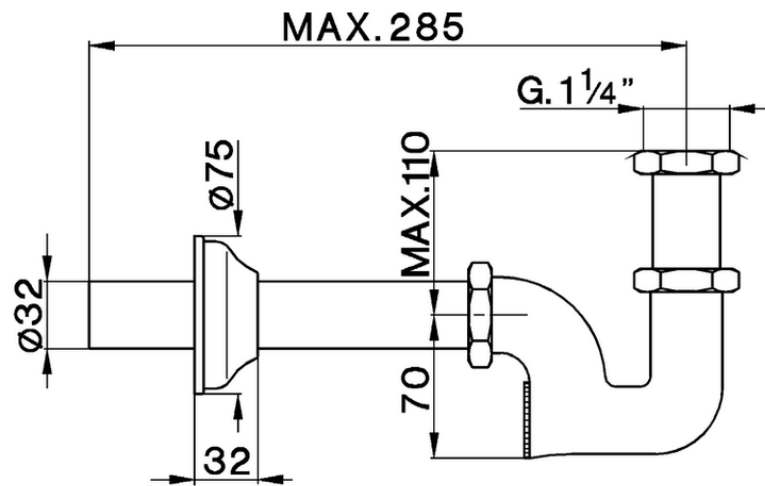

Siphon for wash basin COMPONENTS_ZA004090

ZA004090

<https://en.cisal.it/siphon-for-wash-basin-components-za004090>

2026-05-20