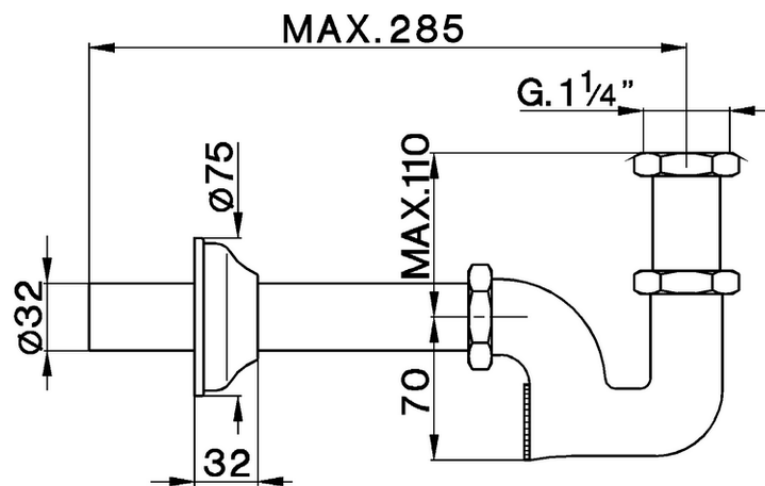

Siphon for wash basin COMPONENTS_ZA004090

ZA004090

<https://en.cisal.it/siphon-for-wash-basin-components-za004090>

2026-04-29