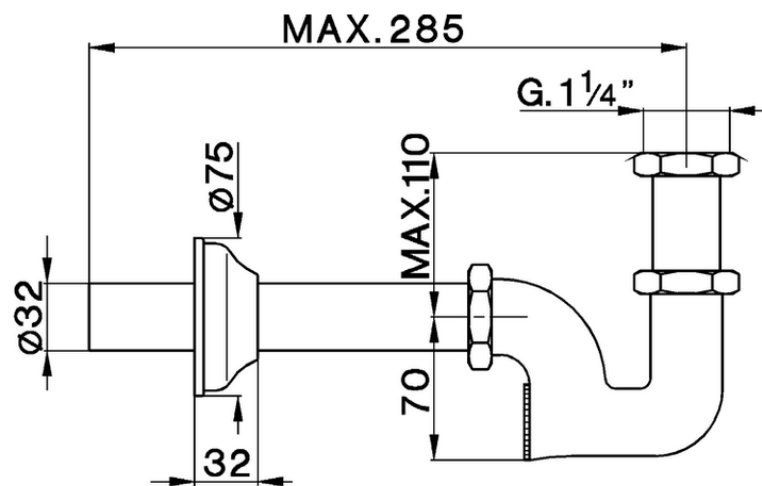

Siphon for wash basin COMPONENTS_ZA004090

ZA004090

<https://en.cisal.it/siphon-for-wash-basin-components-za004090>

2026-06-14