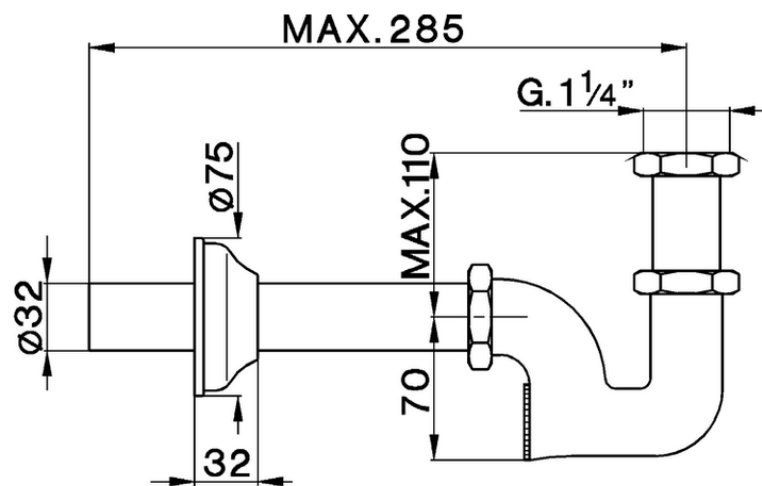

Siphon for wash basin COMPONENTS_ZA004090

ZA004090

<https://en.cisal.it/siphon-for-wash-basin-components-za004090>

2026-04-09