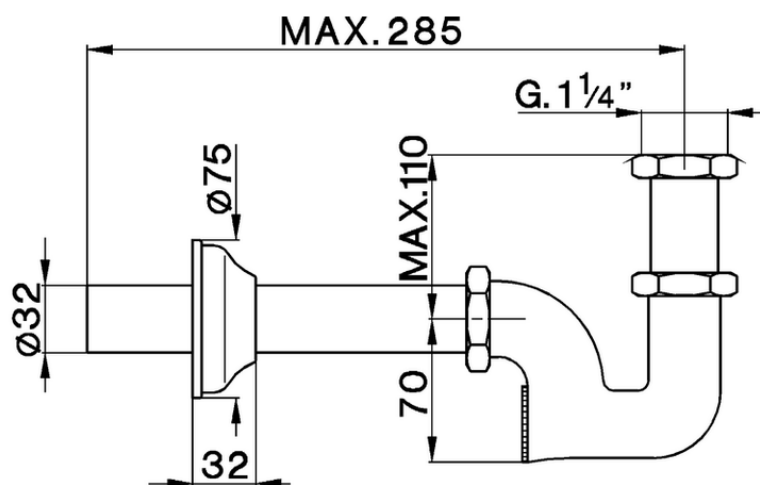

Siphon for wash basin COMPONENTS_ZA004090

ZA004090

<https://en.cisal.it/siphon-for-wash-basin-components-za004090>

2026-06-13