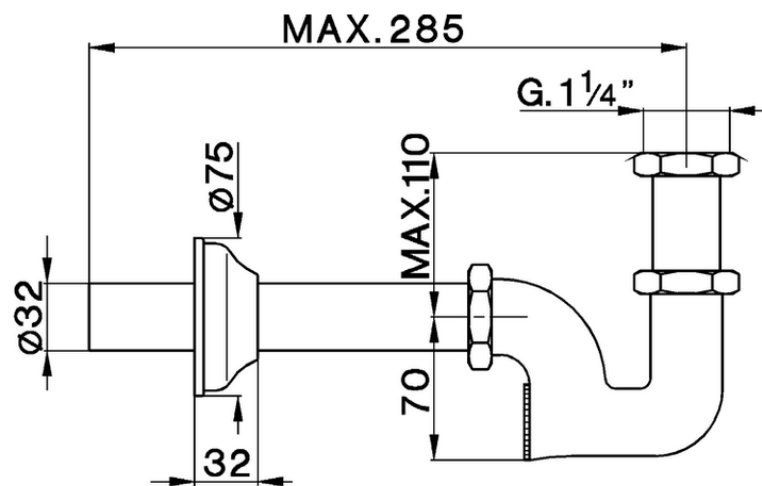

Siphon for wash basin COMPONENTS_ZA004090

ZA004090

<https://en.cisal.it/siphon-for-wash-basin-components-za004090>

2026-05-20