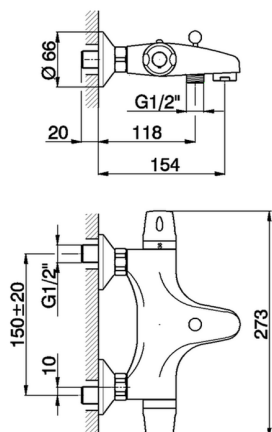

Thermostatic

The Cisal thermostatic is your personal water manager, helping you to handle, control and save water and energy.

2024-09-16