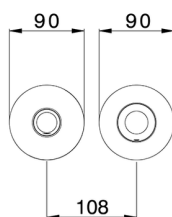

Exposed part for single lever washbasin valve VITA_VI005511

MODEL **VI005511**

Exposed part for single lever washbasin valve, without concealed part, spout L.250 mm, for item Easy-Box ZA002450-ZA025510

AVAILABLE FINISHINGS

-  **21** 21 Chrome
-  **2Q** 2Q Black Titanium
-  **40** 40 Matt Black
-  **4Q** 4Q Matt White

CHARACTERISTICS

Installation **Concealed**
 Required concealed parts **ZA002450**

Exposed part for single lever washbasin valve VITA_VI005511

VI005511

<https://en.cisal.it/exposed-part-for-single-lever-washbasin-valve-vita-vi005511>

2025-01-07