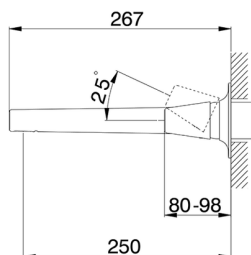

Exposed part for single lever washbasin valve VITA_VI005511

MODEL **VI005511**

Exposed part for single lever washbasin valve, without concealed part, spout L.250 mm, for item Easy-Box ZA002450-ZA025510

AVAILABLE FINISHINGS

-  **21** 21 Chrome
-  **2Q** 2Q Black Titanium
-  **40** 40 Matt Black
-  **4Q** 4Q Matt White

CHARACTERISTICS

Installation **Concealed**
 Required concealed parts **ZA002450**

Exposed part for single lever washbasin valve VITA_VI005511

VI005511

<https://en.cisal.it/exposed-part-for-single-lever-washbasin-valve-vita-vi005511>

2025-01-07