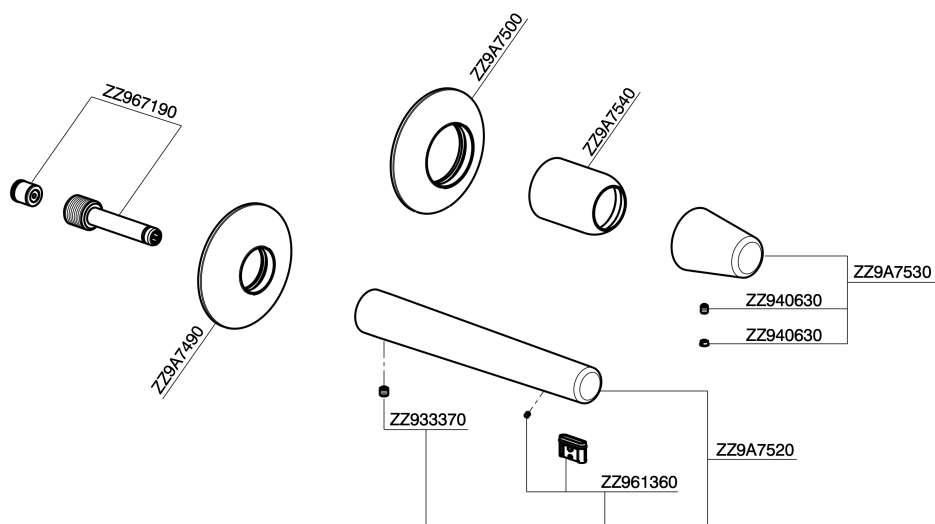

Exposed part for single lever washbasin valve VITA_VI005511

MODEL **VI005511**

Exposed part for single lever washbasin valve, without concealed part, spout L.250 mm, for item Easy-Box ZA002450-ZA025510

AVAILABLE FINISHINGS

-  **21** 21 Chrome
-  **2Q** 2Q Black Titanium
-  **40** 40 Matt Black
-  **4Q** 4Q Matt White

CHARACTERISTICS

Installation **Concealed**
 Required concealed parts **ZA002450**

Exposed part for single lever washbasin valve VITA_VI005511

VI005511

<https://en.cisal.it/exposed-part-for-single-lever-washbasin-valve-vita-vi005511>

2025-01-07