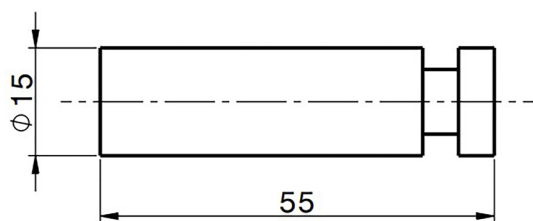

## Single hook XION\_XI090711

MODEL **XI090711**

Single hook,Inox AISI 304

AVAILABLE FINISHINGS

**D1** D1 Brushed Inox

CHARACTERISTICS

2026-04-08