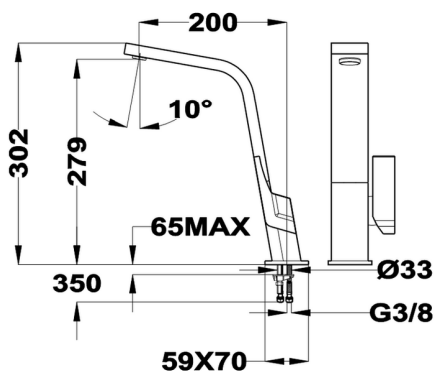

CHARACTERISTICS

Cartridge Spare Parts **ZZ94240000**

25 mm Cartridge