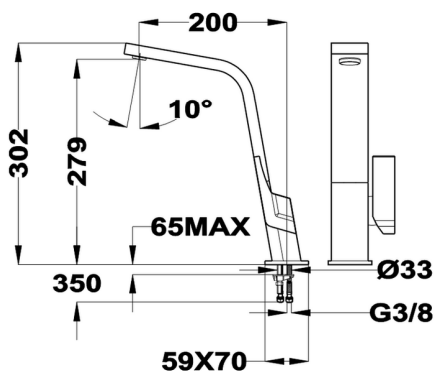

Single lever sink mixer KITCHEN_LC000040

MODEL **LC000040**

Single lever sink mixer, swivel spout, G.3/8" stainless steel flexible hose

AVAILABLE FINISHINGS

- 
21 21 Chrome
- 
64 64 Matt Black/Chrome
- 
6Q 6Q Matt White/Chrome

CHARACTERISTICS

Cartridge Spare Parts **ZZ94240000**

25 mm Cartridge

2026-04-26