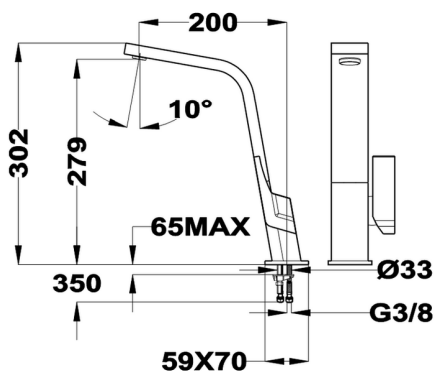

Single lever sink mixer KITCHEN_LC000040

MODEL **LC000040**

Single lever sink mixer, swivel spout, G.3/8" stainless steel flexible hose

AVAILABLE FINISHINGS

- 
21 21 Chrome
- 
64 64 Matt Black/Chrome
- 
6Q 6Q Matt White/Chrome

CHARACTERISTICS

Cartridge Spare Parts **ZZ94240000**

25 mm Cartridge

2026-04-06