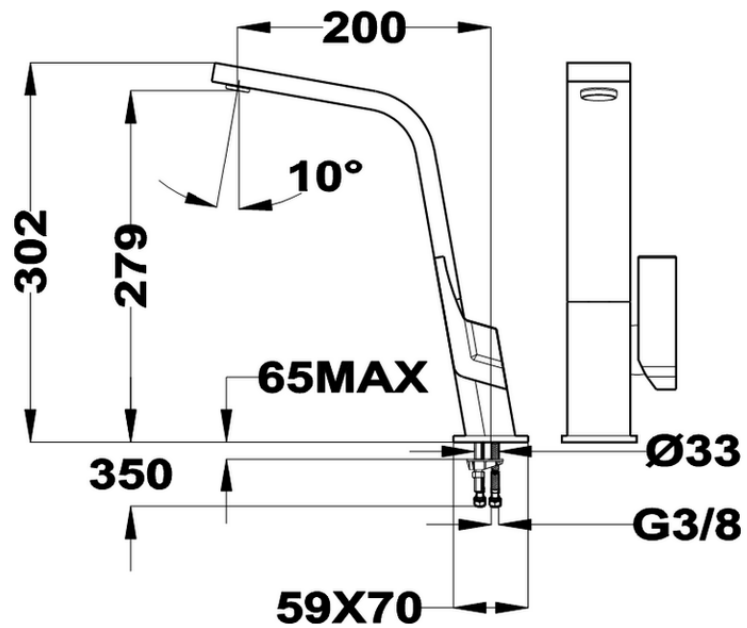

**Single lever sink mixer KITCHEN\_LC000040**

LC000040

<https://en.cisal.it/single-lever-sink-mixer-kitchen-lc000040>

2026-07-03