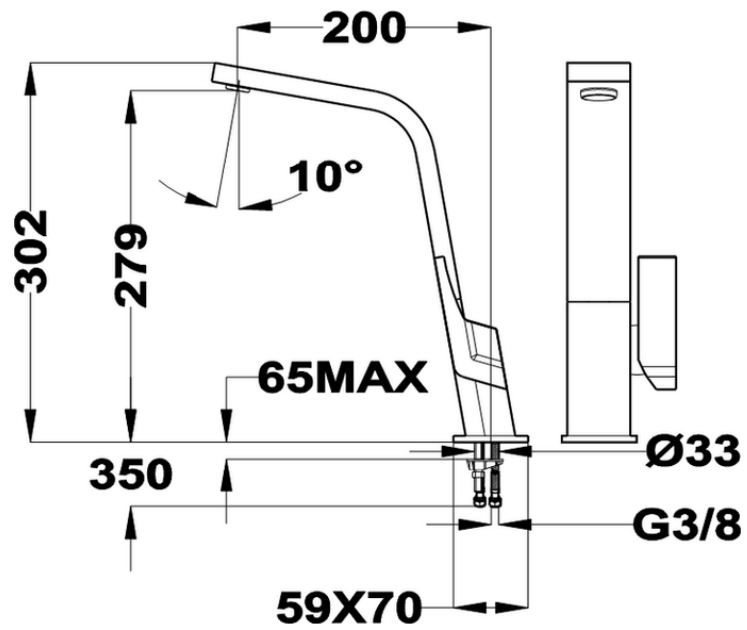

Single lever sink mixer KITCHEN_LC000040

LC000040

<https://en.cisal.it/single-lever-sink-mixer-kitchen-lc000040>

2026-06-13