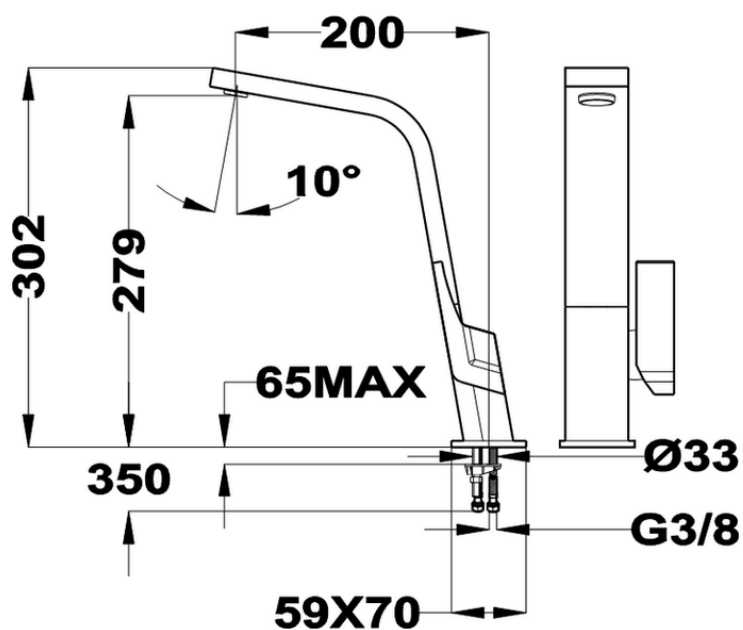

Single lever sink mixer KITCHEN_LC000040

LC000040

<https://en.cisal.it/single-lever-sink-mixer-kitchen-lc000040>

2026-04-06