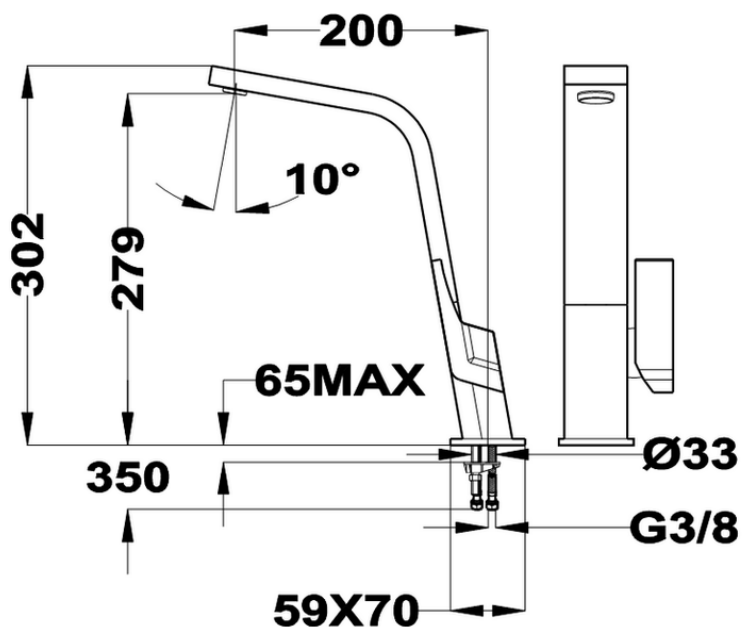

Single lever sink mixer KITCHEN_LC000040

LC000040

<https://en.cisal.it/single-lever-sink-mixer-kitchen-lc000040>

2026-05-17