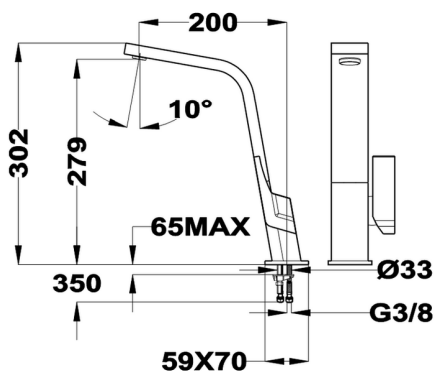

## Single lever sink mixer KITCHEN\_LC000040

MODEL **LC000040**

Single lever sink mixer, swivel spout, G.3/8" stainless steel flexible hose

### CHARACTERISTICS

Cartridge Spare Parts **ZZ94240000**

**25 mm Cartridge**

2026-04-26