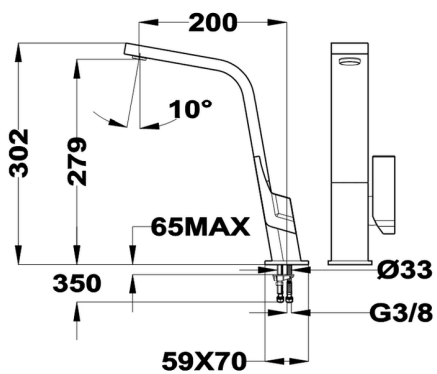

Single lever sink mixer KITCHEN_LC000040

MODEL **LC000040**

Single lever sink mixer, swivel spout, G.3/8" stainless steel flexible hose

AVAILABLE FINISHINGS

- 
21 21 Chrome
- 
64 64 Matt Black/Chrome
- 
6Q 6Q Matt White/Chrome

CHARACTERISTICS

Cartridge Spare Parts **ZZ94240000**

25 mm Cartridge

2026-06-14