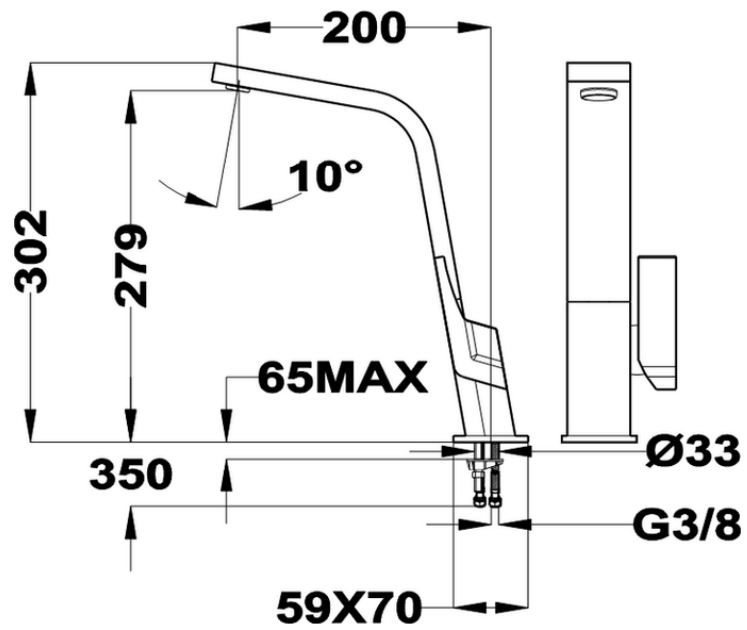

Single lever sink mixer KITCHEN_LC000040

LC000040

<https://en.cisal.it/single-lever-sink-mixer-kitchen-lc000040>

2026-06-14