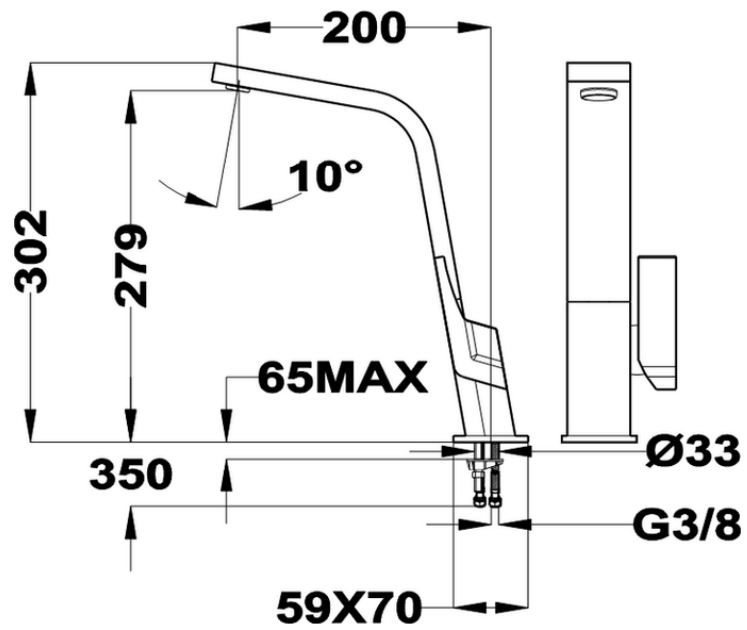

Single lever sink mixer KITCHEN_LC000040

LC000040

<https://en.cisal.it/single-lever-sink-mixer-kitchen-lc000040>

2026-05-17