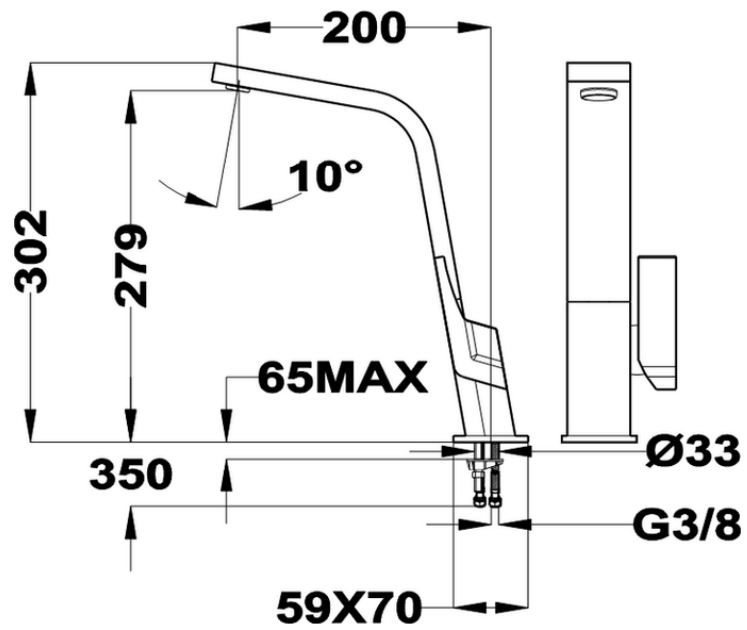

Single lever sink mixer KITCHEN_LC000040

LC000040

<https://en.cisal.it/single-lever-sink-mixer-kitchen-lc000040>

2026-04-26