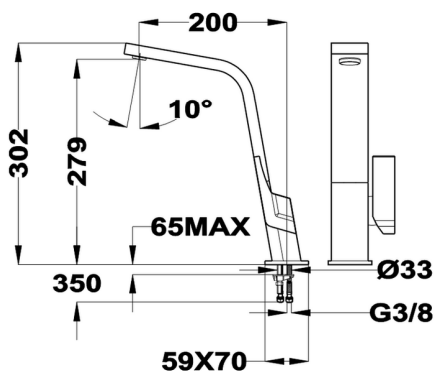

Single lever sink mixer KITCHEN_LC000040

MODEL **LC000040**

Single lever sink mixer, swivel spout, G.3/8" stainless steel flexible hose

AVAILABLE FINISHINGS

- 
21 21 Chrome
- 
64 64 Matt Black/Chrome
- 
6Q 6Q Matt White/Chrome

CHARACTERISTICS

Cartridge Spare Parts **ZZ94240000**

25 mm Cartridge

2026-05-17