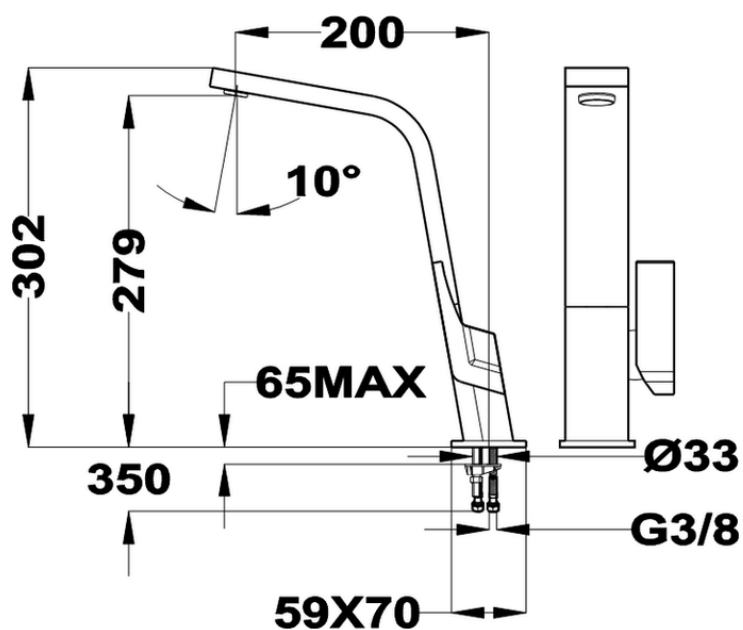

Single lever sink mixer KITCHEN_LC000040

LC000040

<https://en.cisal.it/single-lever-sink-mixer-kitchen-lc000040>

2026-04-26