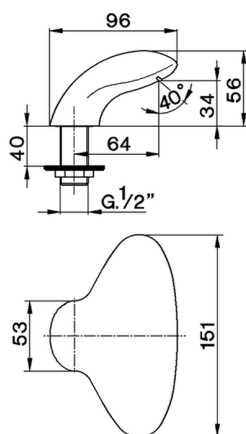

Deck mounted bath spout COMPONENTS_ZA002612

MODEL **ZA002612**

Deck mounted bath spout, without automatic diverter, cascade spray, 1/2" M connection

AVAILABLE FINISHINGS

CHARACTERISTICS

2026-04-26