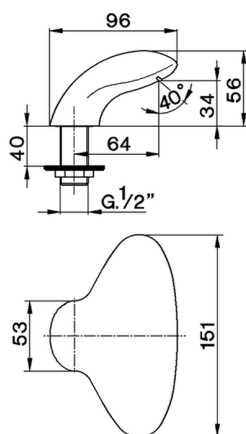

Deck mounted bath spout COMPONENTS_ZA002612

MODEL **ZA002612**

Deck mounted bath spout, without automatic diverter, cascade spray, 1/2" M connection

AVAILABLE FINISHINGS

CHARACTERISTICS

2026-06-13