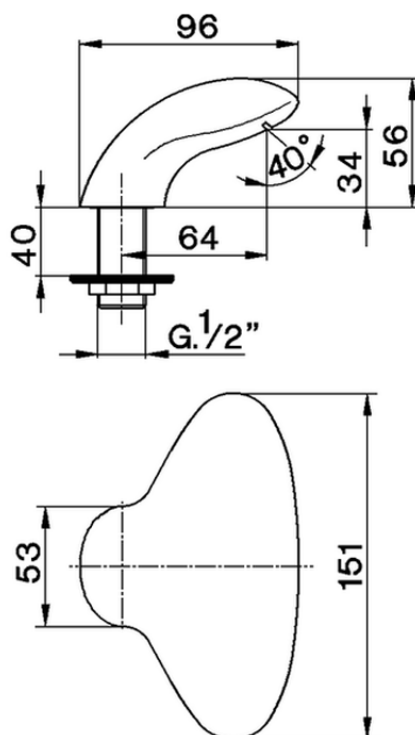

Deck mounted bath spout COMPONENTS_ZA002612

ZA002612

<https://en.cisal.it/deck-mounted-bath-spout-components-za002612>

2026-04-06