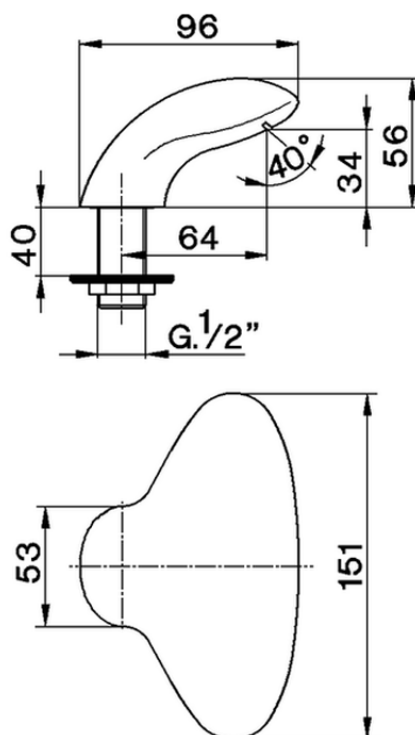

**Deck mounted bath spout COMPONENTS\_ZA002612**

ZA002612

<https://en.cisal.it/deck-mounted-bath-spout-components-za002612>

2026-04-26