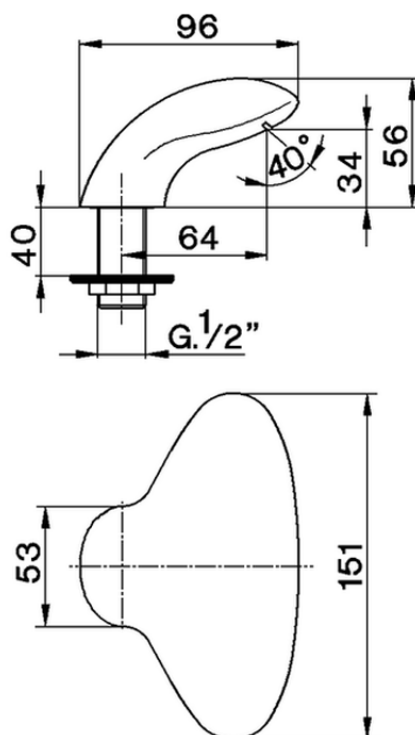

**Deck mounted bath spout COMPONENTS\_ZA002612**

ZA002612

<https://en.cisal.it/deck-mounted-bath-spout-components-za002612>

2026-06-13