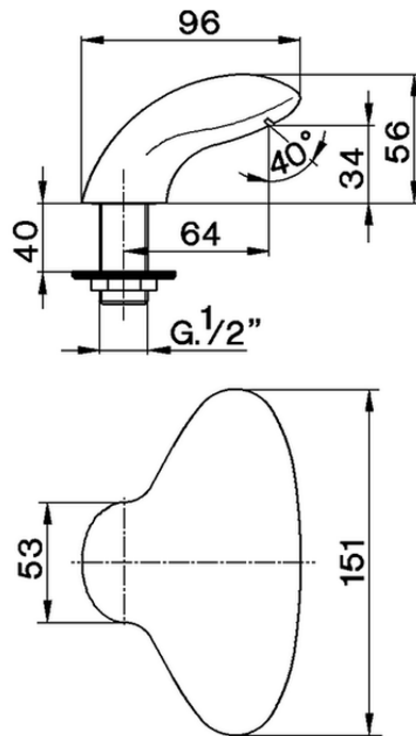

## Deck mounted bath spout COMPONENTS\_ZA002612

ZA002612

<https://en.cisal.it/deck-mounted-bath-spout-components-za002612>

2026-04-28