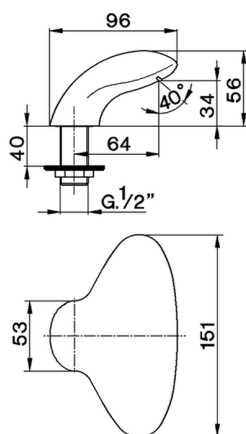

2026-06-13