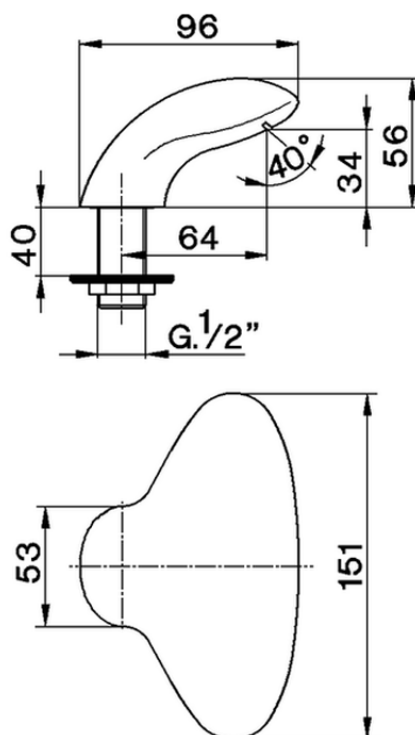

Deck mounted bath spout COMPONENTS_ZA002612

ZA002612

<https://en.cisal.it/deck-mounted-bath-spout-components-za002612>

2026-06-14