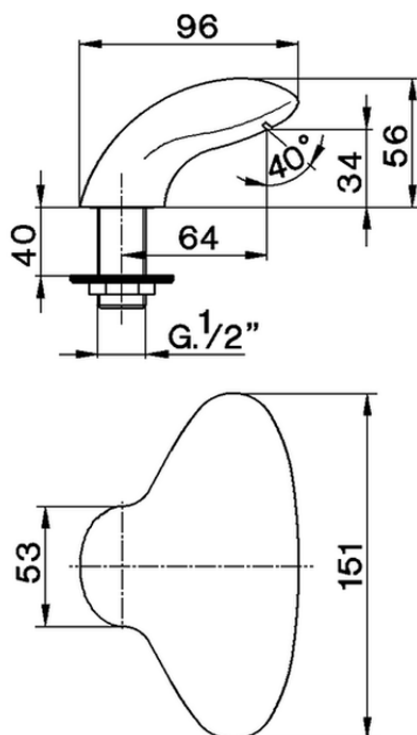

## Deck mounted bath spout COMPONENTS\_ZA002612

ZA002612

<https://en.cisal.it/deck-mounted-bath-spout-components-za002612>

2026-05-17