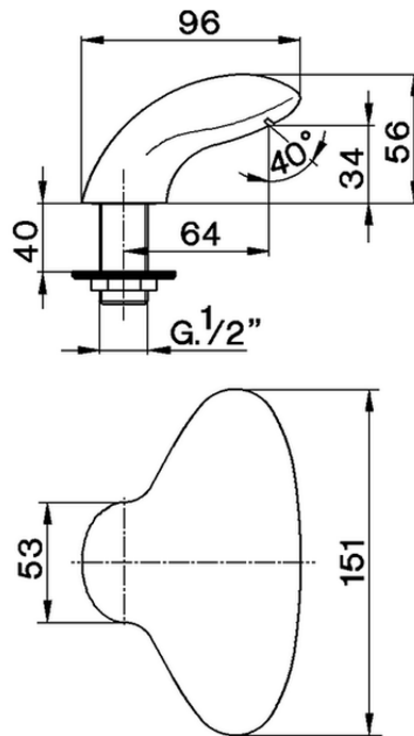

Deck mounted bath spout COMPONENTS_ZA002612

ZA002612

<https://en.cisal.it/deck-mounted-bath-spout-components-za002612>

2026-04-26