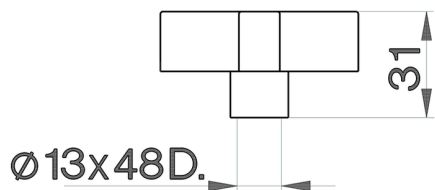

Handle Barcelona SPARE PARTS_ZZ932890

MODEL **ZZ932890**

Handle Barcelona

AVAILABLE FINISHINGS

21 21 Chrome

2A 2A Satin Brushed Nickel

CHARACTERISTICS

2026-06-13