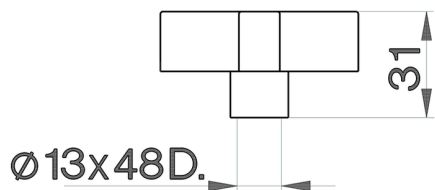

Handle Barcelona SPARE PARTS_ZZ932890

MODEL **ZZ932890**

Handle Barcelona

AVAILABLE FINISHINGS

21 21 Chrome

2A 2A Satin Brushed Nickel

CHARACTERISTICS

2026-06-14