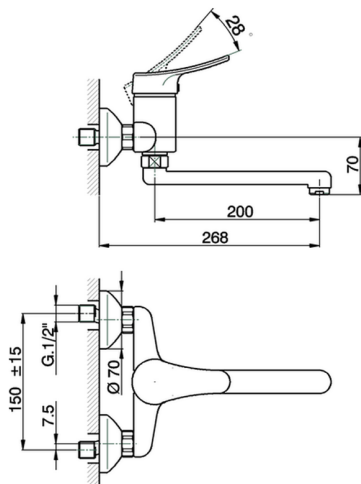

AVAILABLE FINISHINGS

CHARACTERISTICS

Cartridge Spare Parts **ZZ92909000**

43 mm Cartridge