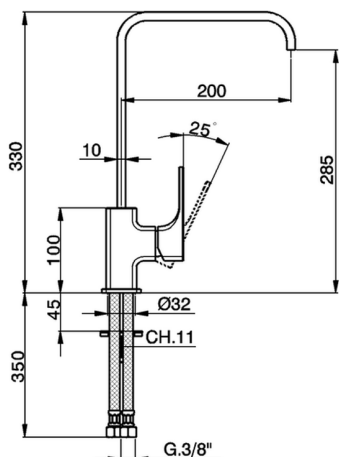

## Single lever sink mixer Energysave KITCHEN\_CU002535

MODEL **CU002535**

Single lever sink mixer Energysave, swivel spout, G.3/8" stainless steel flexible hoses

### CHARACTERISTICS

Cartridge Spare Parts **ZZ96691000**

**25 mm Cartridge**

#### EcoStop

EcoStop feature limits water flow to approximately 50% of maximum output with one point of resistance on setting. Push slightly past the middle stop only when full water output is required. This will save water up to 50%.