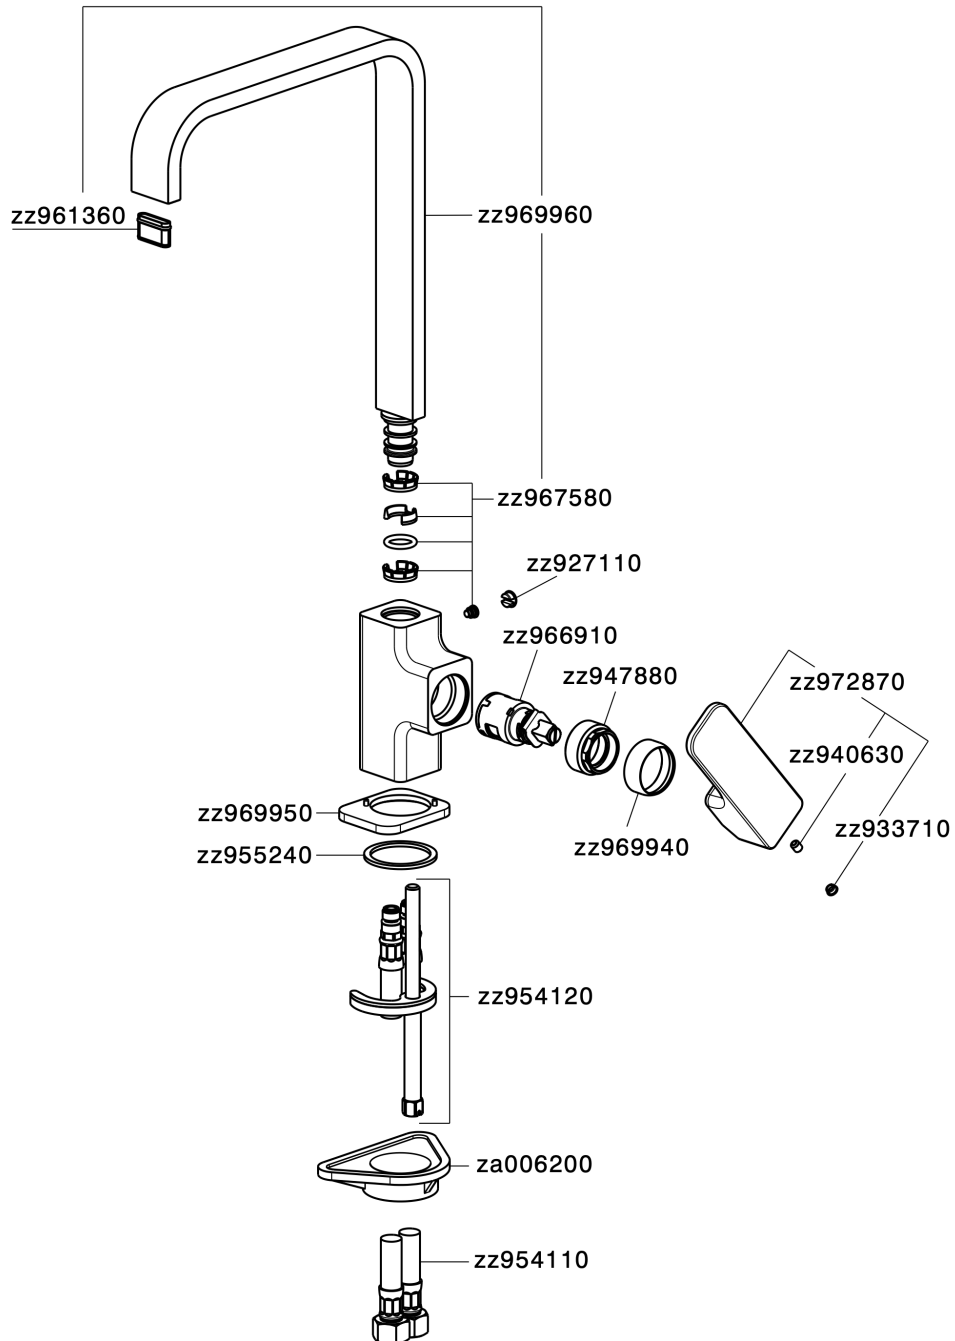

Single lever sink mixer Energysave KITCHEN_CU002535

CU002535

<https://en.cisal.it/single-lever-sink-mixer-energysave-kitchen-cu002535>

2026-06-14