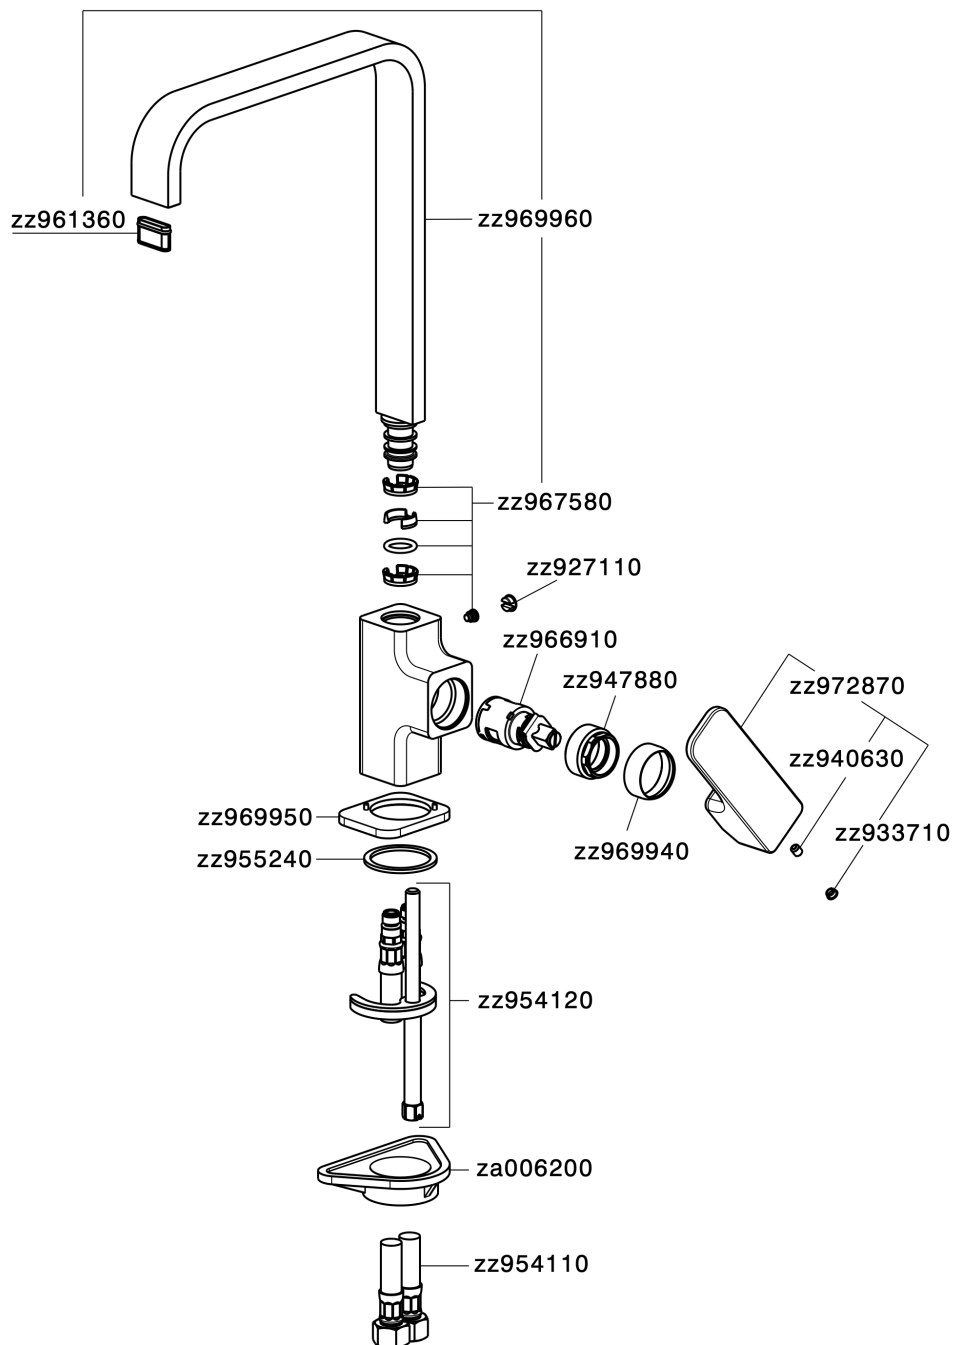

Single lever sink mixer Energysave KITCHEN_CU002535

MODEL **CU002535**

Single lever sink mixer Energysave, swivel spout, G.3/8" stainless steel flexible hoses

AVAILABLE FINISHINGS

-  **21** 21 Chrome
-  **2B** 2B Polished Nickel
-  **2F** 2F Brushed Nickel
-  **40** 40 Matt Black

CHARACTERISTICS

Cartridge Spare Parts **ZZ96691000**

25 mm Cartridge

EcoStop

EcoStop feature limits water flow to approximately 50% of maximum output with one point of resistance on setting. Push slightly past the middle stop only when full water output is required. This will save water up to 50%.

EnergySave

Thanks to the EnergySave device, only cold water will be drawn if the lever is operated in the central position, so that the water heater will not be engaged and no hot water wasted, leading to considerable savings in energy and costs. The temperature can be adjusted by rotating the lever to the left, until the desired temperature is reached.

Single lever sink mixer Energysave KITCHEN_CU002535

CU002535

<https://en.cisal.it/single-lever-sink-mixer-energysave-kitchen-cu002535>

2026-05-01