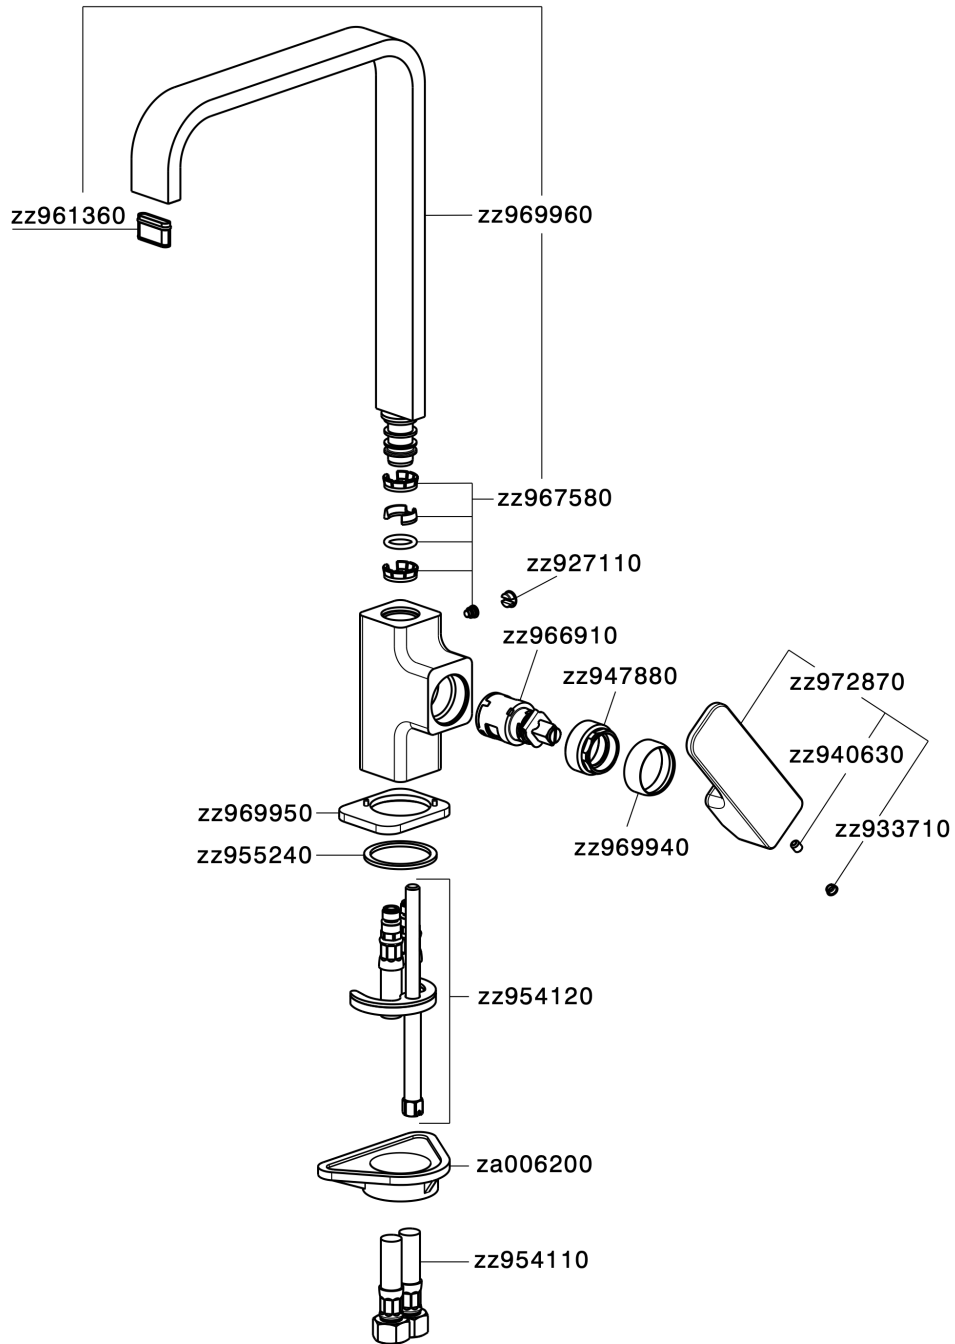

Single lever sink mixer Energysave KITCHEN_CU002535

CU002535

<https://en.cisal.it/single-lever-sink-mixer-energysave-kitchen-cu002535>

2026-04-30