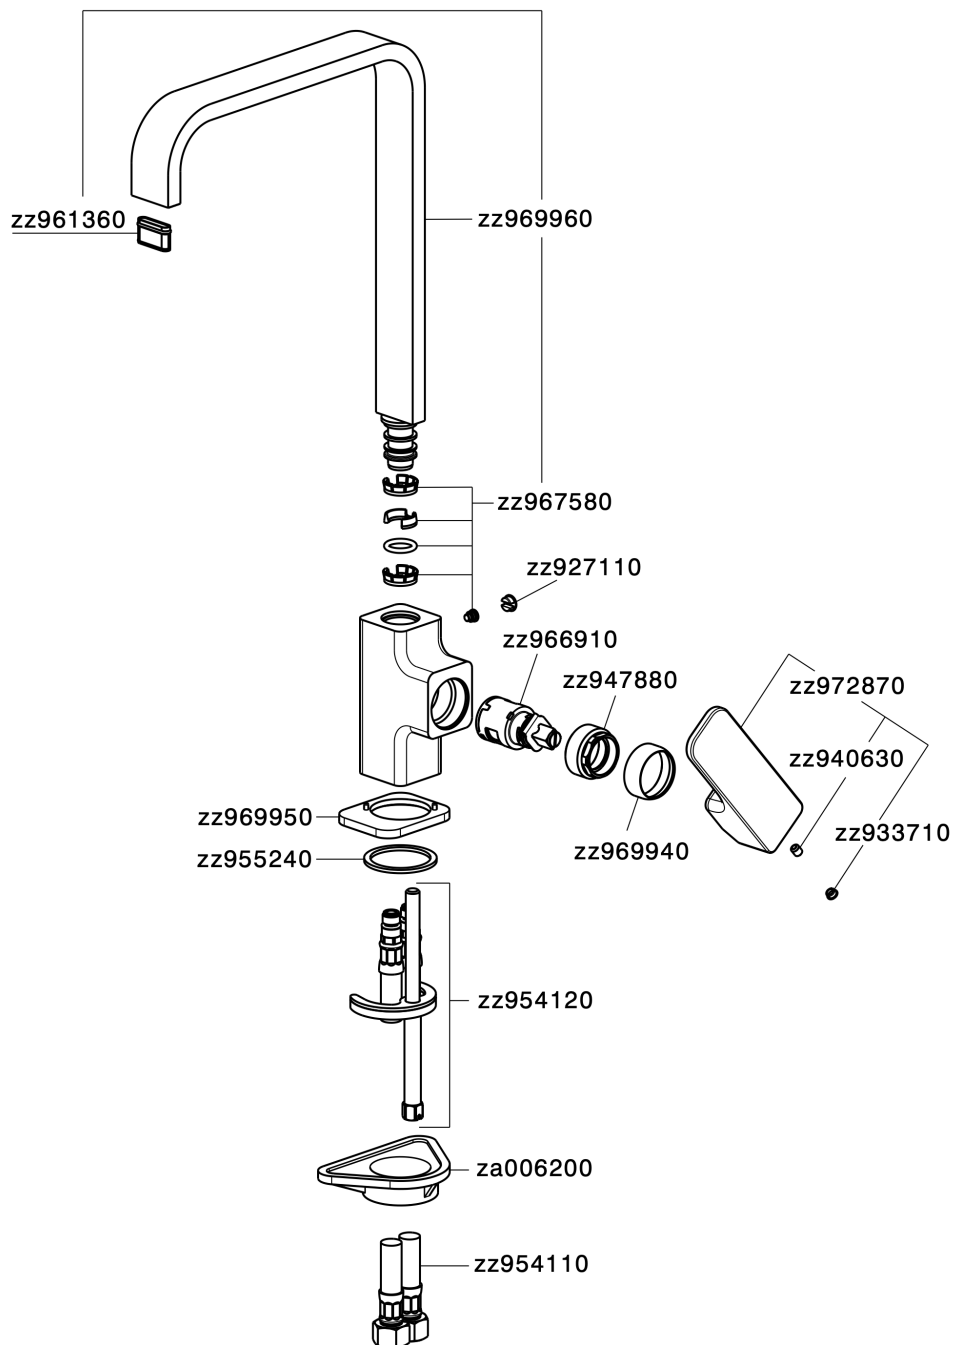

Single lever sink mixer Energysave KITCHEN_CU002535

CU002535

<https://en.cisal.it/single-lever-sink-mixer-energysave-kitchen-cu002535>

2026-06-14