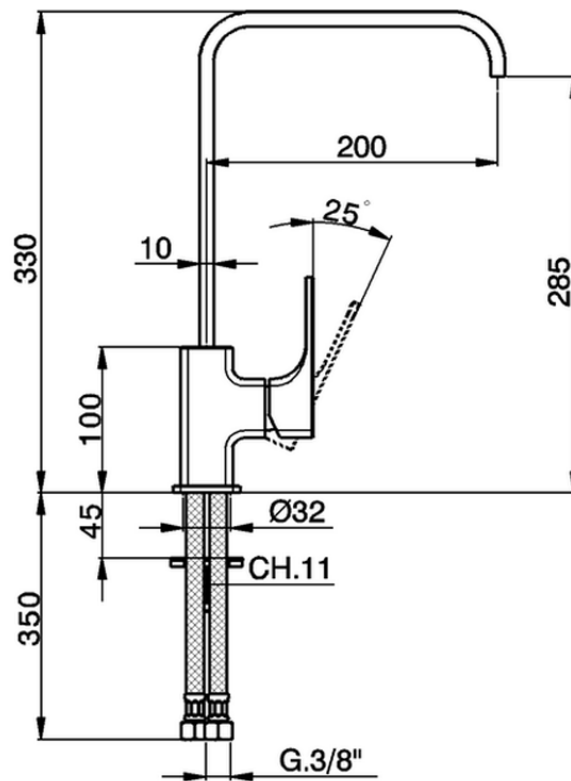

**Single lever sink mixer Energysave KITCHEN\_CU002535**

CU002535

<https://en.cisal.it/single-lever-sink-mixer-energysave-kitchen-cu002535>

2026-04-08