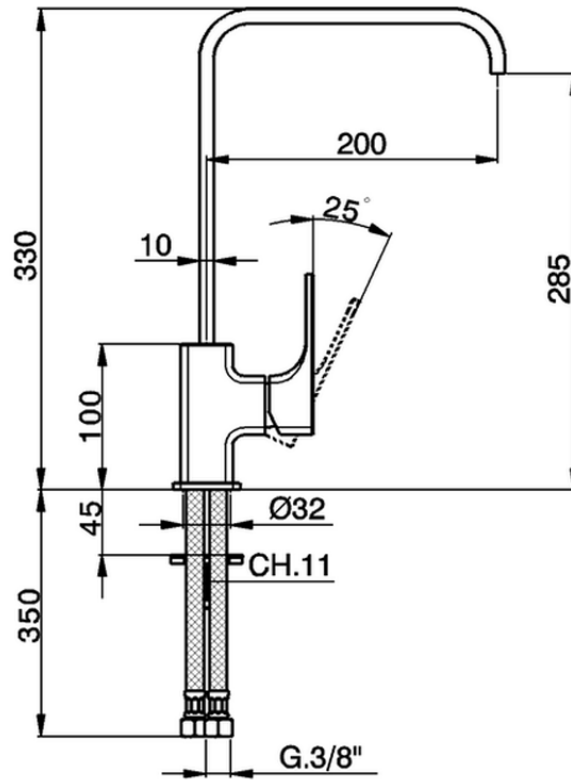

Single lever sink mixer Energysave KITCHEN_CU002535

CU002535

<https://en.cisal.it/single-lever-sink-mixer-energysave-kitchen-cu002535>

2026-05-20