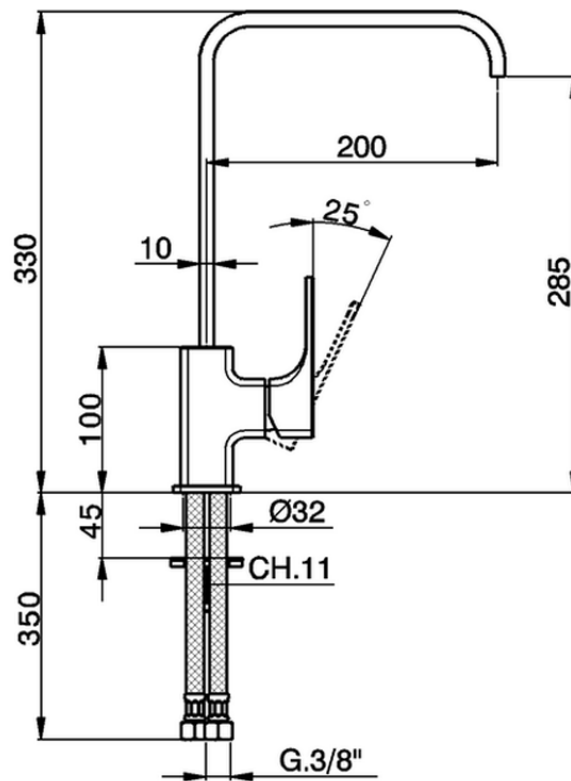

Single lever sink mixer Energysave KITCHEN_CU002535

CU002535

<https://en.cisal.it/single-lever-sink-mixer-energysave-kitchen-cu002535>

2026-06-14