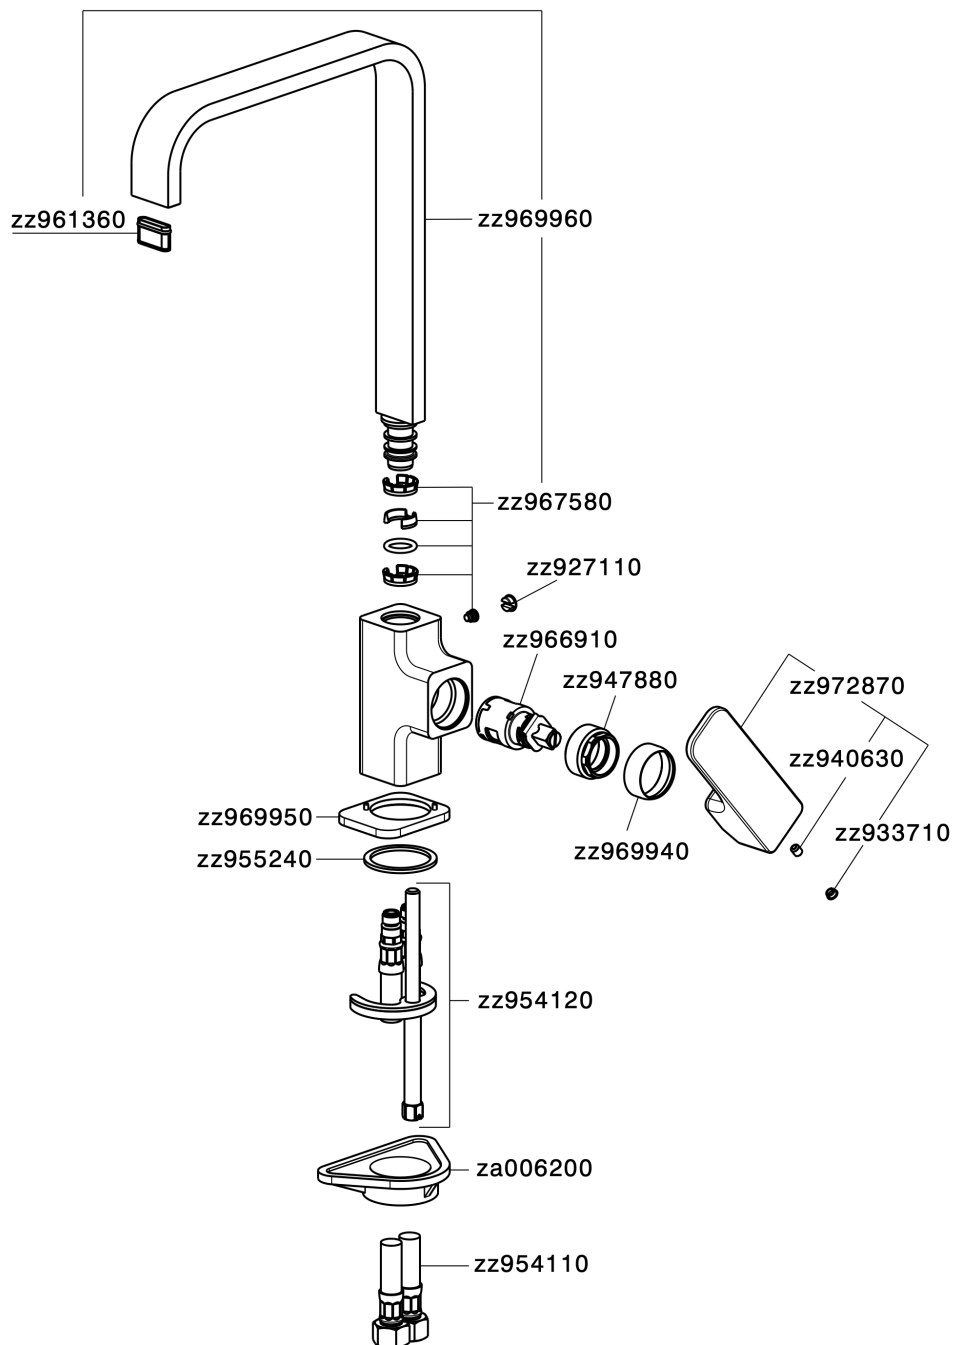

Single lever sink mixer Energysave KITCHEN_CU002535

MODEL **CU002535**

Single lever sink mixer Energysave, swivel spout, G.3/8" stainless steel flexible hoses

AVAILABLE FINISHINGS

-  **21** 21 Chrome
-  **2B** 2B Polished Nickel
-  **2F** 2F Brushed Nickel
-  **40** 40 Matt Black

CHARACTERISTICS

Cartridge Spare Parts **ZZ96691000**

25 mm Cartridge

EcoStop

EcoStop feature limits water flow to approximately 50% of maximum output with one point of resistance on setting. Push slightly past the middle stop only when full water output is required. This will save water up to 50%.

EnergySave

Thanks to the EnergySave device, only cold water will be drawn if the lever is operated in the central position, so that the water heater will not be engaged and no hot water wasted, leading to considerable savings in energy and costs. The temperature can be adjusted by rotating the lever to the left, until the desired temperature is reached.

Single lever sink mixer Energysave KITCHEN_CU002535

CU002535

<https://en.cisal.it/single-lever-sink-mixer-energysave-kitchen-cu002535>

2026-06-13