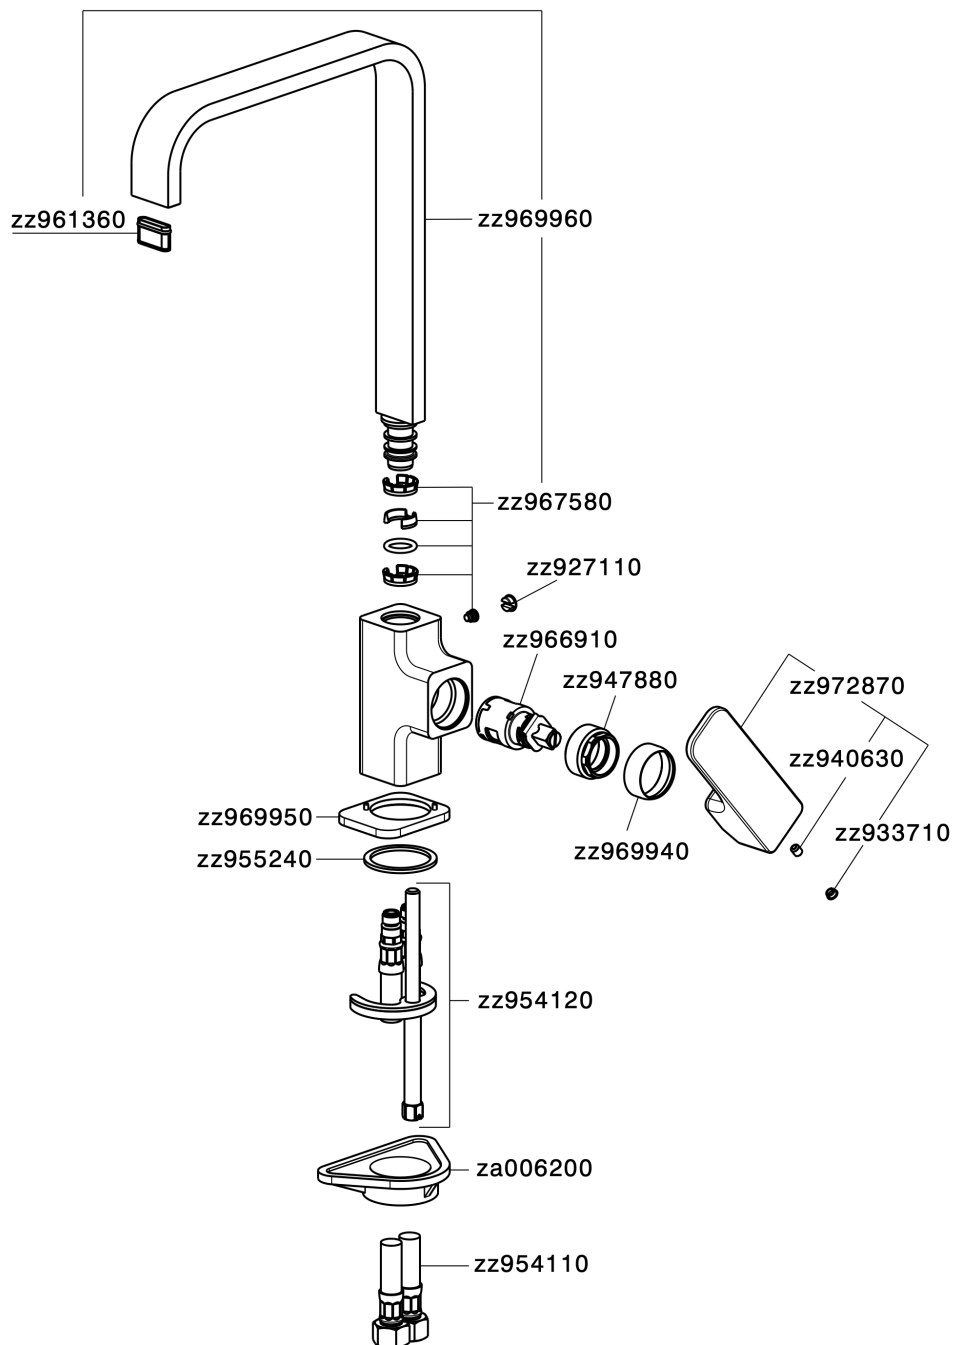

Single lever sink mixer Energysave KITCHEN_CU002535

MODEL **CU002535**

Single lever sink mixer Energysave, swivel spout, G.3/8" stainless steel flexible hoses

AVAILABLE FINISHINGS

-  **21** 21 Chrome
-  **2B** 2B Polished Nickel
-  **2F** 2F Brushed Nickel
-  **40** 40 Matt Black

CHARACTERISTICS

Cartridge Spare Parts **ZZ96691000**

25 mm Cartridge

EcoStop

EcoStop feature limits water flow to approximately 50% of maximum output with one point of resistance on setting. Push slightly past the middle stop only when full water output is required. This will save water up to 50%.

EnergySave

Thanks to the EnergySave device, only cold water will be drawn if the lever is operated in the central position, so that the water heater will not be engaged and no hot water wasted, leading to considerable savings in energy and costs. The temperature can be adjusted by rotating the lever to the left, until the desired temperature is reached.

Single lever sink mixer Energysave KITCHEN_CU002535

CU002535

<https://en.cisal.it/single-lever-sink-mixer-energysave-kitchen-cu002535>

2026-04-08