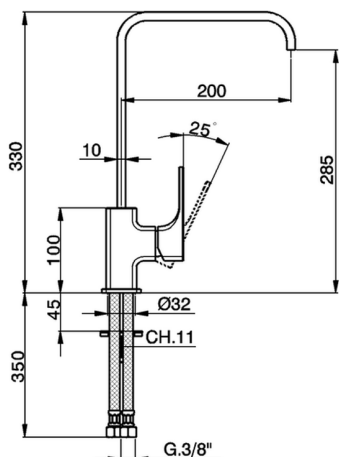

Single lever sink mixer Energysave KITCHEN_CU002535

MODEL **CU002535**

Single lever sink mixer Energysave, swivel spout, G.3/8" stainless steel flexible hoses

AVAILABLE FINISHINGS

-  **21** 21 Chrome
-  **2B** 2B Polished Nickel
-  **2F** 2F Brushed Nickel
-  **40** 40 Matt Black

CHARACTERISTICS

Cartridge Spare Parts **ZZ96691000**

25 mm Cartridge

EcoStop

EcoStop feature limits water flow to approximately 50% of maximum output with one point of resistance on setting. Push slightly past the middle stop only when full water output is required. This will save water up to 50%.

EnergySave

Thanks to the EnergySave device, only cold water will be drawn if the lever is operated in the central position, so that the water heater will not be engaged and no hot water wasted, leading to considerable savings in energy and costs. The temperature can be adjusted by rotating the lever to the left, until the desired temperature is reached.