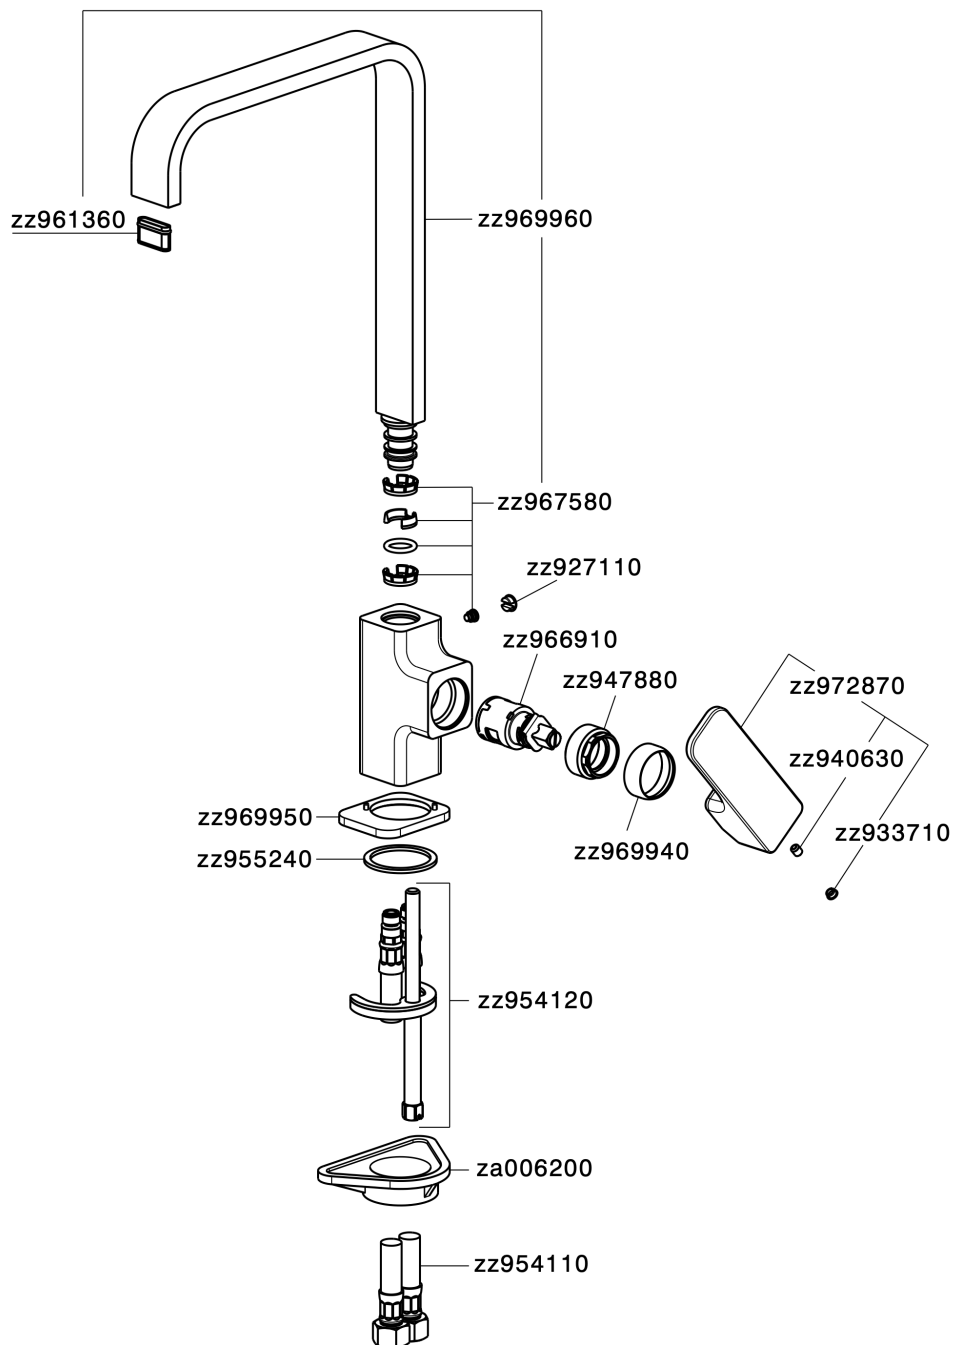

## Single lever sink mixer Energysave KITCHEN\_CU002535

CU002535

<https://en.cisal.it/single-lever-sink-mixer-energysave-kitchen-cu002535>

2026-06-13