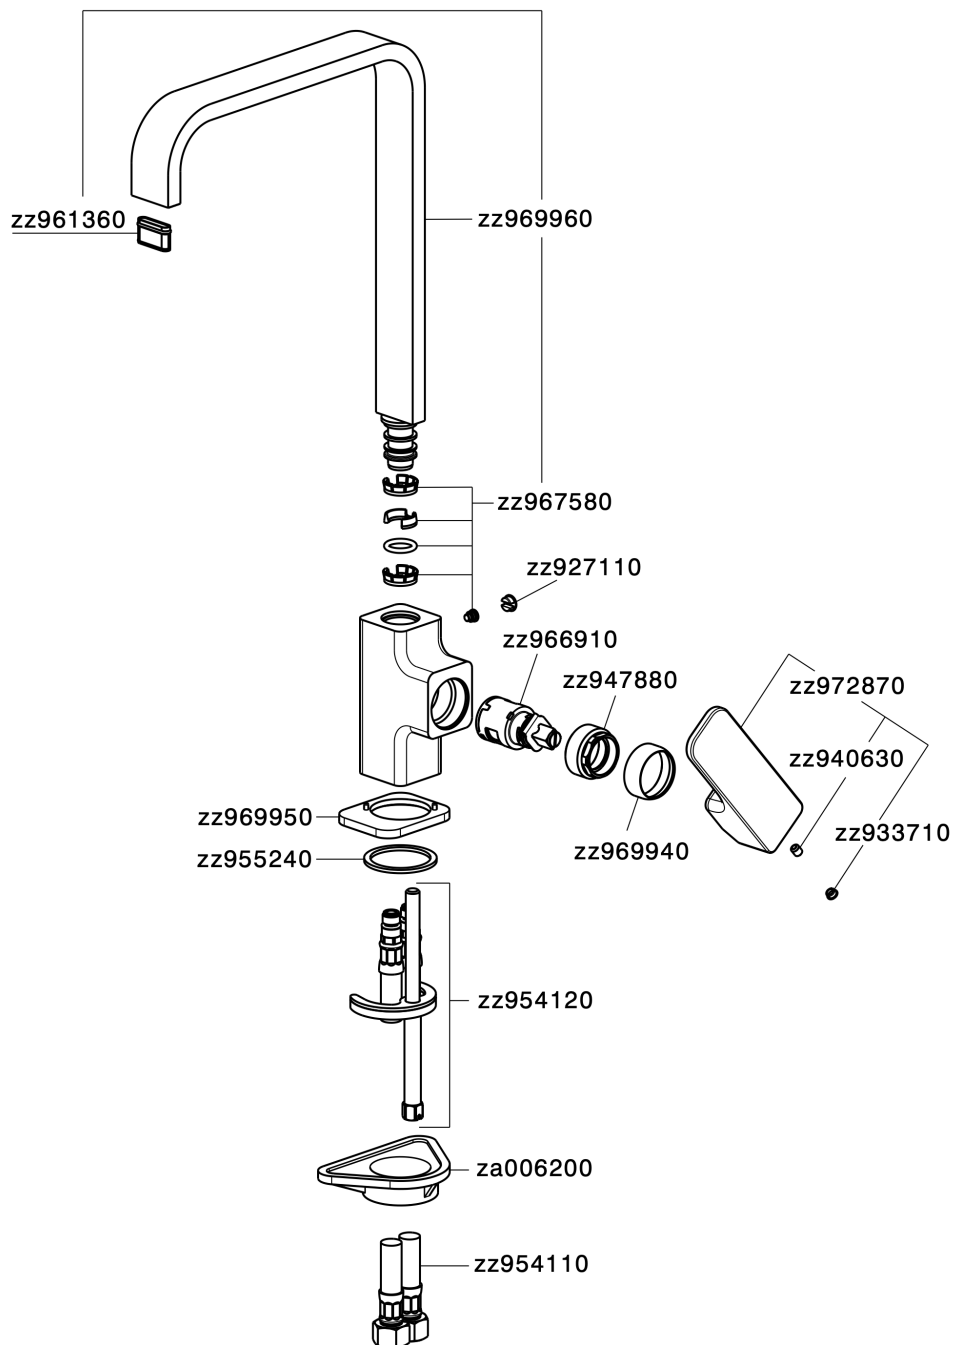

Single lever sink mixer Energysave KITCHEN_CU002535

CU002535

<https://en.cisal.it/single-lever-sink-mixer-energysave-kitchen-cu002535>

2026-04-29