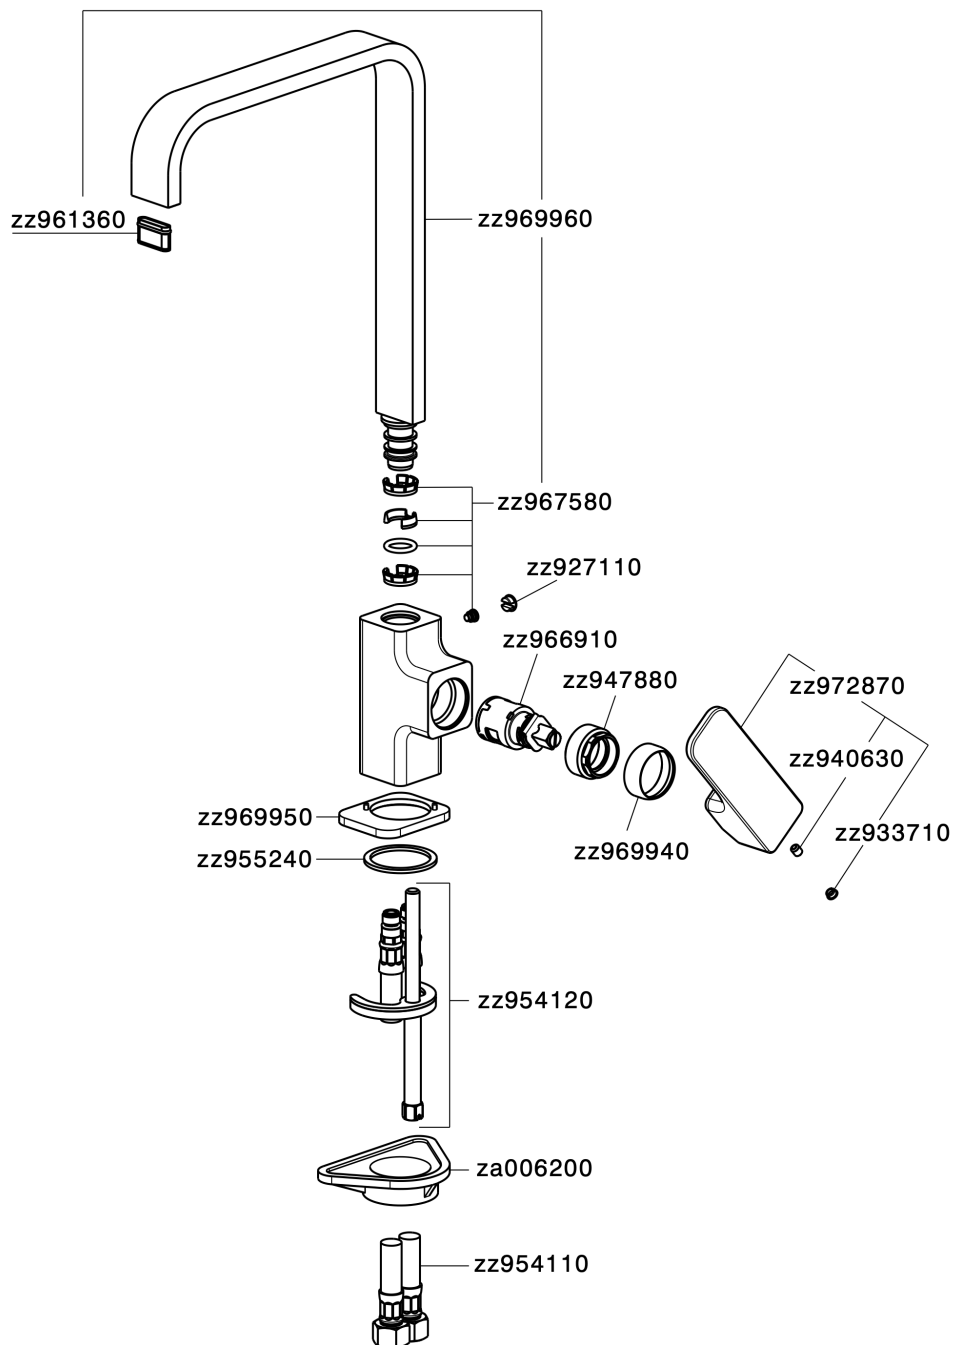

Single lever sink mixer Energysave KITCHEN_CU002535

CU002535

<https://en.cisal.it/single-lever-sink-mixer-energysave-kitchen-cu002535>

2026-05-20