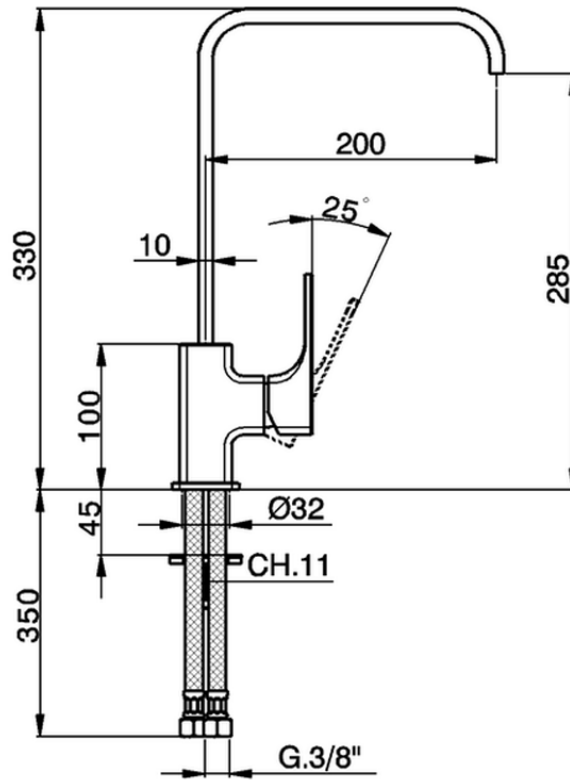

Single lever sink mixer Energysave KITCHEN_CU002535

CU002535

<https://en.cisal.it/single-lever-sink-mixer-energysave-kitchen-cu002535>

2026-04-08