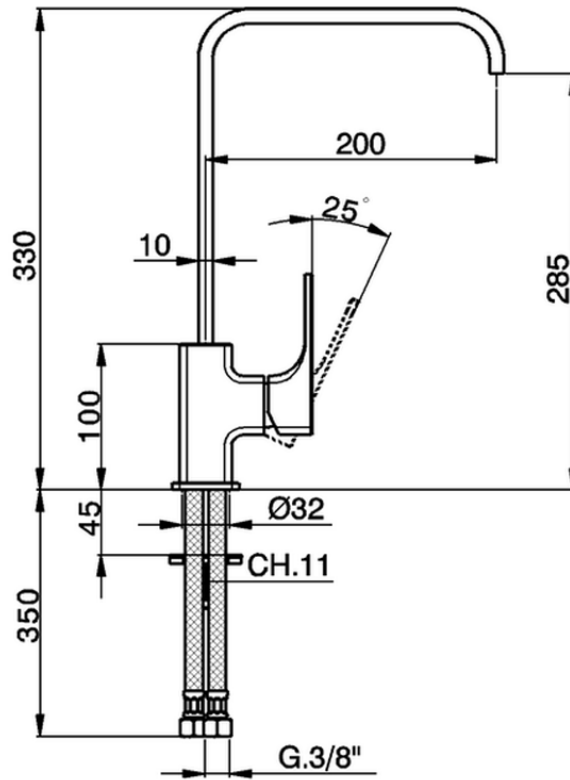

Single lever sink mixer Energysave KITCHEN_CU002535

CU002535

<https://en.cisal.it/single-lever-sink-mixer-energysave-kitchen-cu002535>

2026-06-13