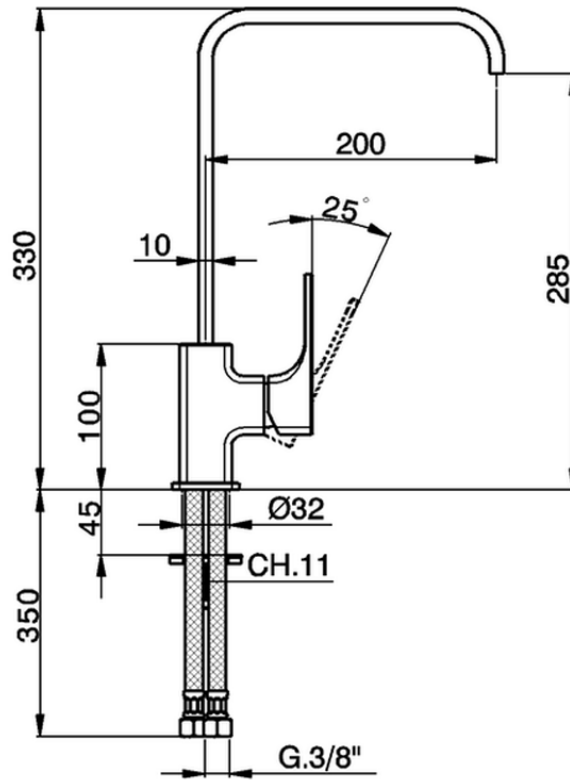

Single lever sink mixer Energysave KITCHEN\_CU002535

CU002535

<https://en.cisal.it/single-lever-sink-mixer-energysave-kitchen-cu002535>

2026-04-29