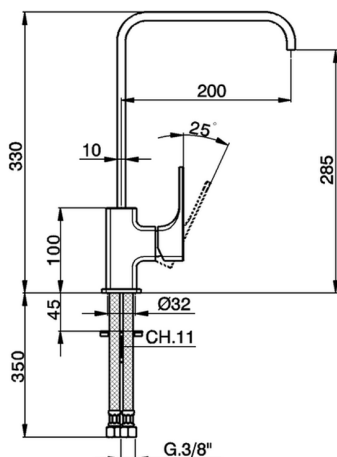

Single lever sink mixer Energysave KITCHEN_CU002535

MODEL **CU002535**

Single lever sink mixer Energysave, swivel spout, G.3/8" stainless steel flexible hoses

AVAILABLE FINISHINGS

-  **21** 21 Chrome
-  **2B** 2B Polished Nickel
-  **2F** 2F Brushed Nickel
-  **40** 40 Matt Black

CHARACTERISTICS

Cartridge Spare Parts **ZZ96691000**

25 mm Cartridge

EcoStop

EcoStop feature limits water flow to approximately 50% of maximum output with one point of resistance on setting. Push slightly past the middle stop only when full water output is required. This will save water up to 50%.

EnergySave

Thanks to the EnergySave device, only cold water will be drawn if the lever is operated in the central position, so that the water heater will not be engaged and no hot water wasted, leading to considerable savings in energy and costs. The temperature can be adjusted by rotating the lever to the left, until the desired temperature is reached.