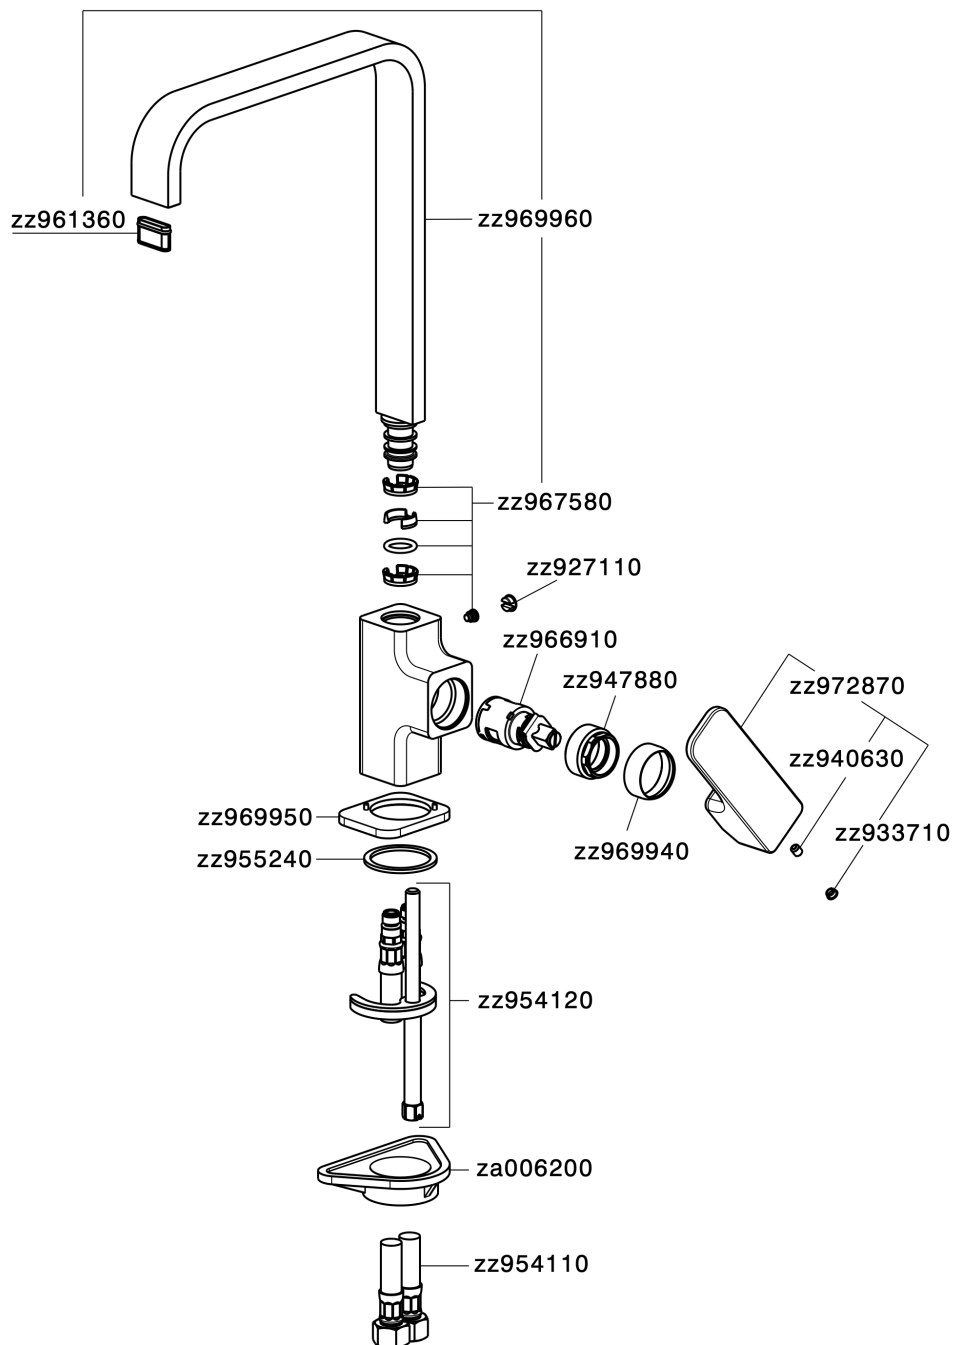

Single lever sink mixer Energysave KITCHEN_CU002535

MODEL **CU002535**

Single lever sink mixer Energysave, swivel spout, G.3/8" stainless steel flexible hoses

AVAILABLE FINISHINGS

-  **21** 21 Chrome
-  **2B** 2B Polished Nickel
-  **2F** 2F Brushed Nickel
-  **40** 40 Matt Black

CHARACTERISTICS

Cartridge Spare Parts **ZZ96691000**

25 mm Cartridge

EcoStop

EcoStop feature limits water flow to approximately 50% of maximum output with one point of resistance on setting. Push slightly past the middle stop only when full water output is required. This will save water up to 50%.

EnergySave

Thanks to the EnergySave device, only cold water will be drawn if the lever is operated in the central position, so that the water heater will not be engaged and no hot water wasted, leading to considerable savings in energy and costs. The temperature can be adjusted by rotating the lever to the left, until the desired temperature is reached.

Single lever sink mixer Energysave KITCHEN_CU002535

CU002535

<https://en.cisal.it/single-lever-sink-mixer-energysave-kitchen-cu002535>

2026-04-30