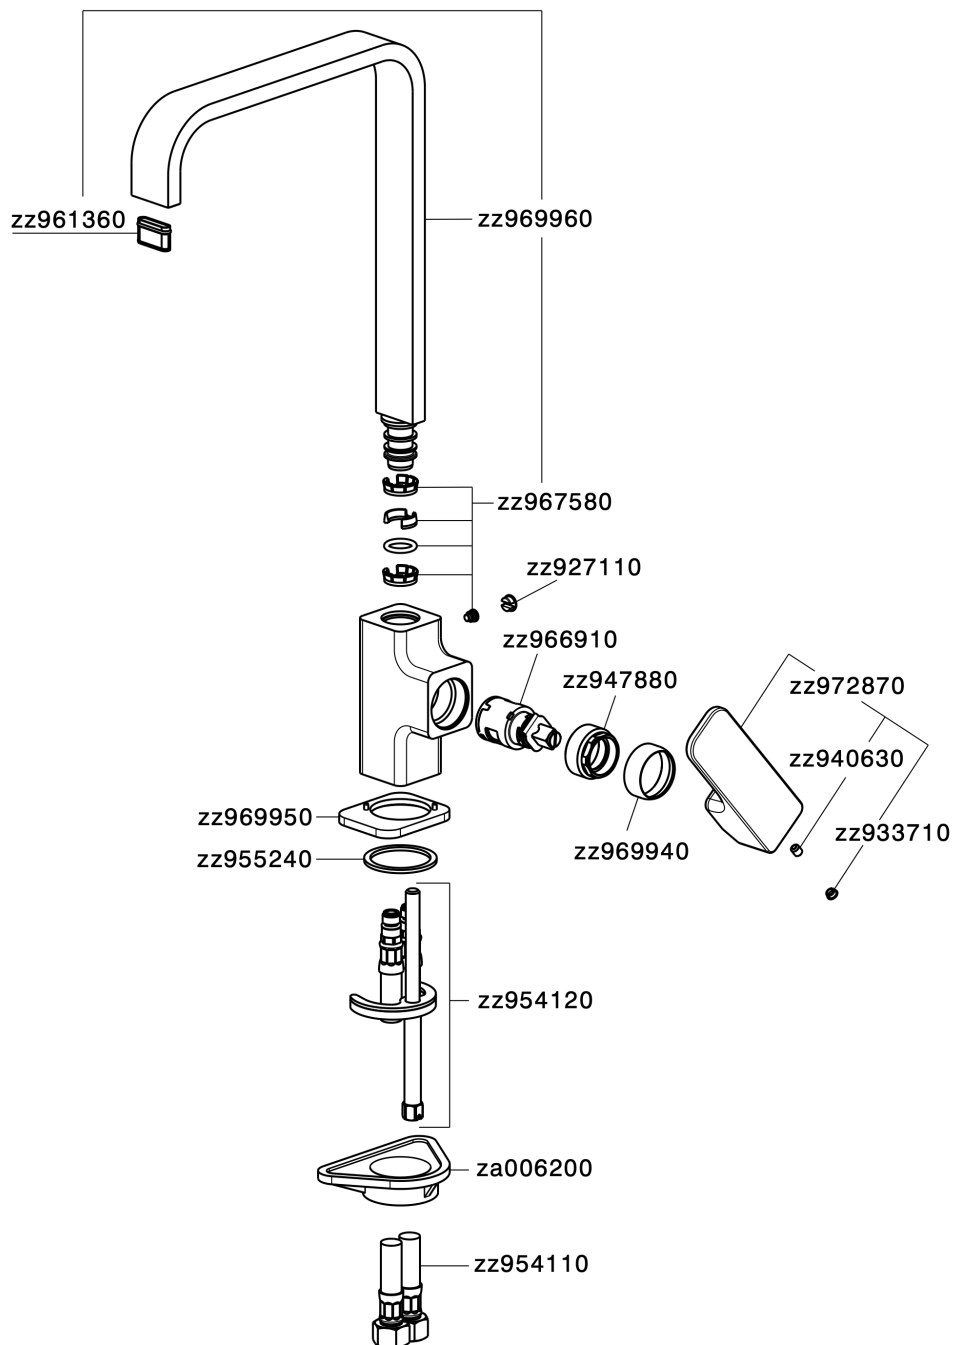

Single lever sink mixer Energysave KITCHEN_CU002535

MODEL **CU002535**

Single lever sink mixer Energysave, swivel spout, G.3/8" stainless steel flexible hoses

AVAILABLE FINISHINGS

-  **21** 21 Chrome
-  **2B** 2B Polished Nickel
-  **2F** 2F Brushed Nickel
-  **40** 40 Matt Black

CHARACTERISTICS

Cartridge Spare Parts **ZZ96691000**

25 mm Cartridge

EcoStop

EcoStop feature limits water flow to approximately 50% of maximum output with one point of resistance on setting. Push slightly past the middle stop only when full water output is required. This will save water up to 50%.

EnergySave

Thanks to the EnergySave device, only cold water will be drawn if the lever is operated in the central position, so that the water heater will not be engaged and no hot water wasted, leading to considerable savings in energy and costs. The temperature can be adjusted by rotating the lever to the left, until the desired temperature is reached.

Single lever sink mixer Energysave KITCHEN_CU002535

CU002535

<https://en.cisal.it/single-lever-sink-mixer-energysave-kitchen-cu002535>

2026-06-14