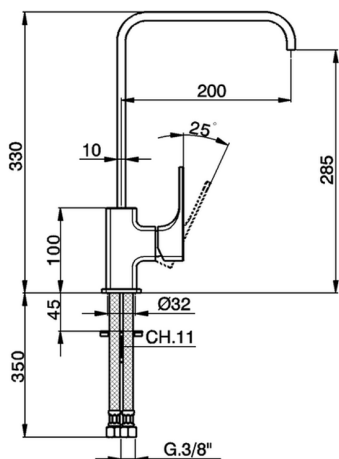

Single lever sink mixer Energysave KITCHEN_CU002535

MODEL **CU002535**

Single lever sink mixer Energysave, swivel spout, G.3/8" stainless steel flexible hoses

AVAILABLE FINISHINGS

-  **21** 21 Chrome
-  **2B** 2B Polished Nickel
-  **2F** 2F Brushed Nickel
-  **40** 40 Matt Black

CHARACTERISTICS

Cartridge Spare Parts **ZZ96691000**

25 mm Cartridge

EcoStop

EcoStop feature limits water flow to approximately 50% of maximum output with one point of resistance on setting. Push slightly past the middle stop only when full water output is required. This will save water up to 50%.

EnergySave

Thanks to the EnergySave device, only cold water will be drawn if the lever is operated in the central position, so that the water heater will not be engaged and no hot water wasted, leading to considerable savings in energy and costs. The temperature can be adjusted by rotating the lever to the left, until the desired temperature is reached.