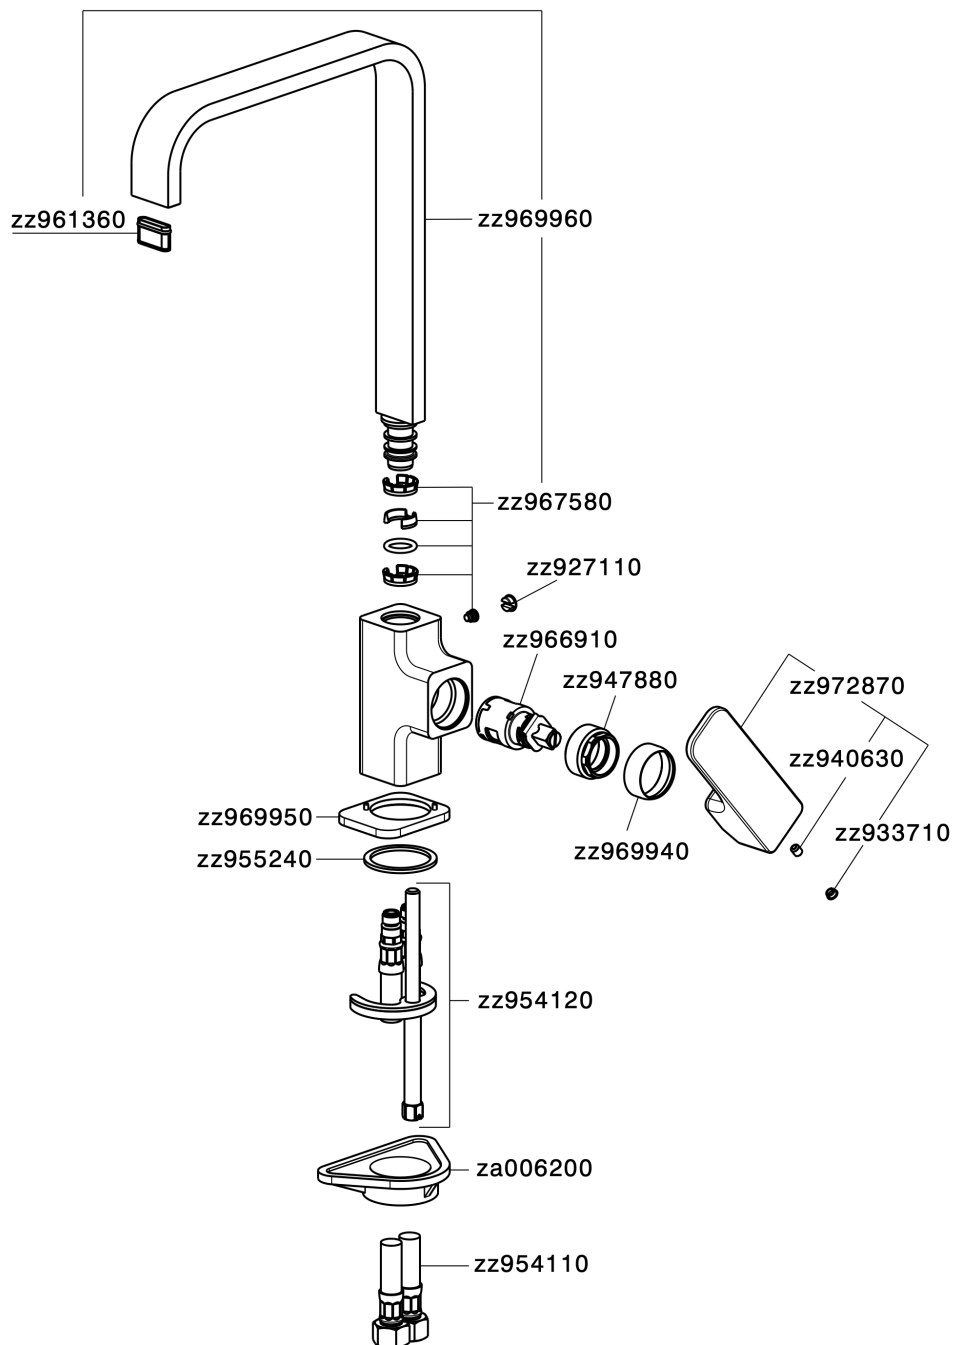

Single lever sink mixer Energysave KITCHEN_CU002535

MODEL **CU002535**

Single lever sink mixer Energysave, swivel spout, G.3/8" stainless steel flexible hoses

AVAILABLE FINISHINGS

-  **21** 21 Chrome
-  **2B** 2B Polished Nickel
-  **2F** 2F Brushed Nickel
-  **40** 40 Matt Black

CHARACTERISTICS

Cartridge Spare Parts **ZZ96691000**

25 mm Cartridge

EcoStop

EcoStop feature limits water flow to approximately 50% of maximum output with one point of resistance on setting. Push slightly past the middle stop only when full water output is required. This will save water up to 50%.

EnergySave

Thanks to the EnergySave device, only cold water will be drawn if the lever is operated in the central position, so that the water heater will not be engaged and no hot water wasted, leading to considerable savings in energy and costs. The temperature can be adjusted by rotating the lever to the left, until the desired temperature is reached.

Single lever sink mixer Energysave KITCHEN_CU002535

CU002535

<https://en.cisal.it/single-lever-sink-mixer-energysave-kitchen-cu002535>

2026-04-09