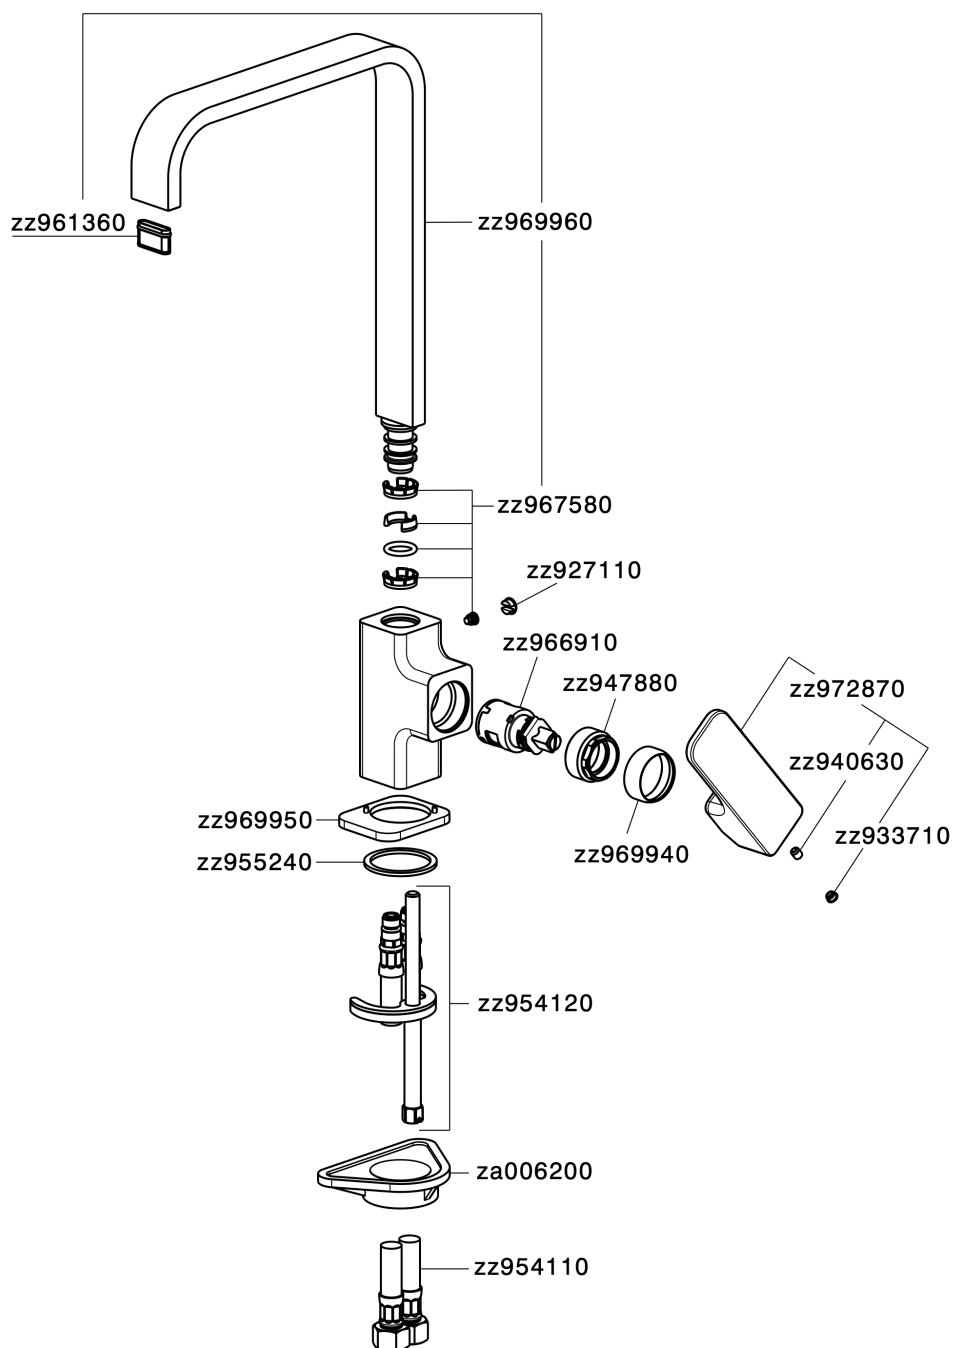

## Single lever sink mixer Energysave KITCHEN\_CU002535

CU002535

<https://en.cisal.it/single-lever-sink-mixer-energysave-kitchen-cu002535>

2026-04-10