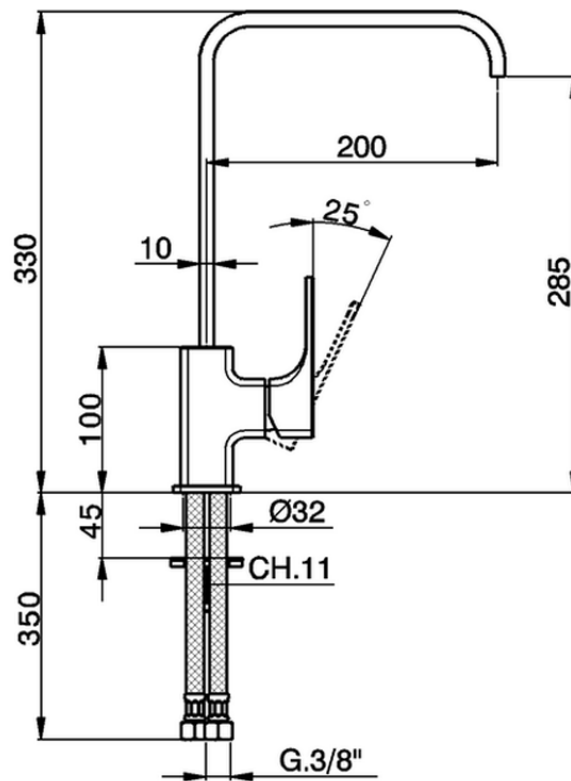

Single lever sink mixer Energysave KITCHEN_CU002535

CU002535

<https://en.cisal.it/single-lever-sink-mixer-energysave-kitchen-cu002535>

2026-05-20