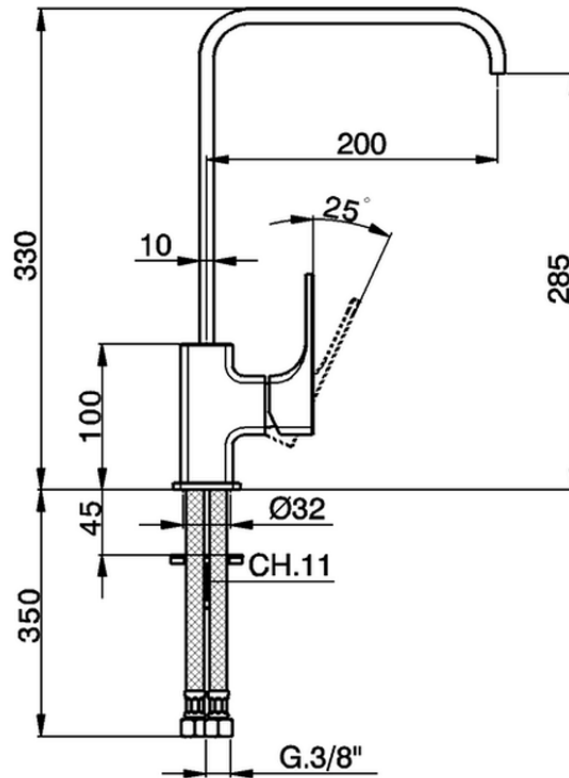

Single lever sink mixer Energysave KITCHEN_CU002535

CU002535

<https://en.cisal.it/single-lever-sink-mixer-energysave-kitchen-cu002535>

2026-04-30