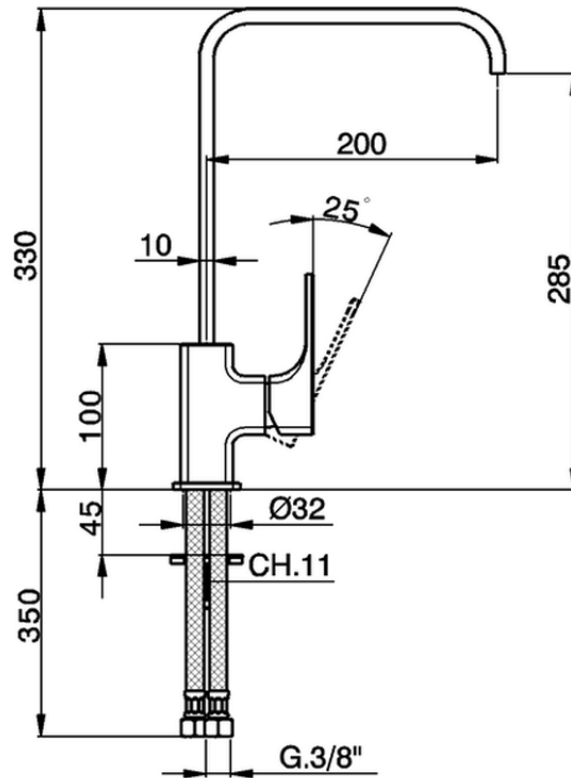

Single lever sink mixer Energysave KITCHEN_CU002535

CU002535

<https://en.cisal.it/single-lever-sink-mixer-energysave-kitchen-cu002535>

2026-06-14