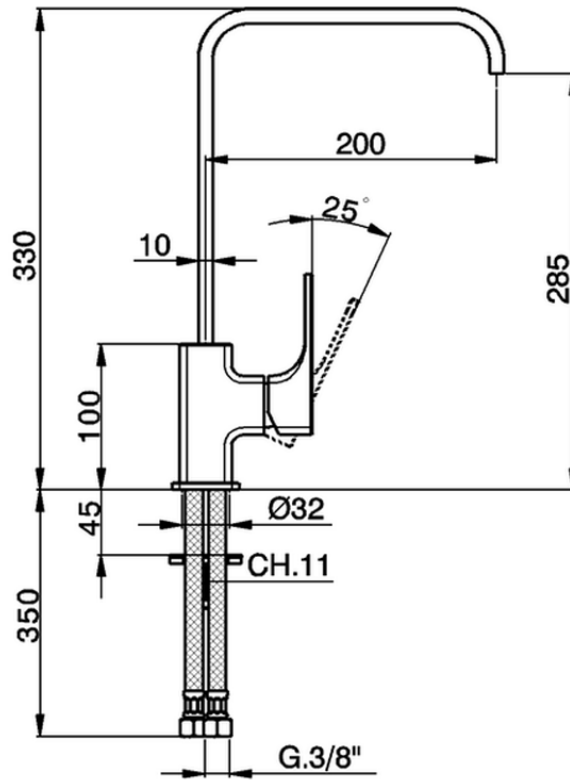

Single lever sink mixer Energysave KITCHEN_CU002535

CU002535

<https://en.cisal.it/single-lever-sink-mixer-energysave-kitchen-cu002535>

2026-04-09