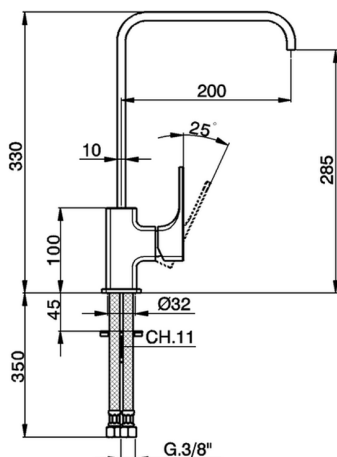

## Single lever sink mixer Energysave KITCHEN\_CU002535

MODEL **CU002535**

Single lever sink mixer Energysave, swivel spout, G.3/8" stainless steel flexible hoses

### CHARACTERISTICS

Cartridge Spare Parts **ZZ96691000**

**25 mm Cartridge**

#### EcoStop

EcoStop feature limits water flow to approximately 50% of maximum output with one point of resistance on setting. Push slightly past the middle stop only when full water output is required. This will save water up to 50%.