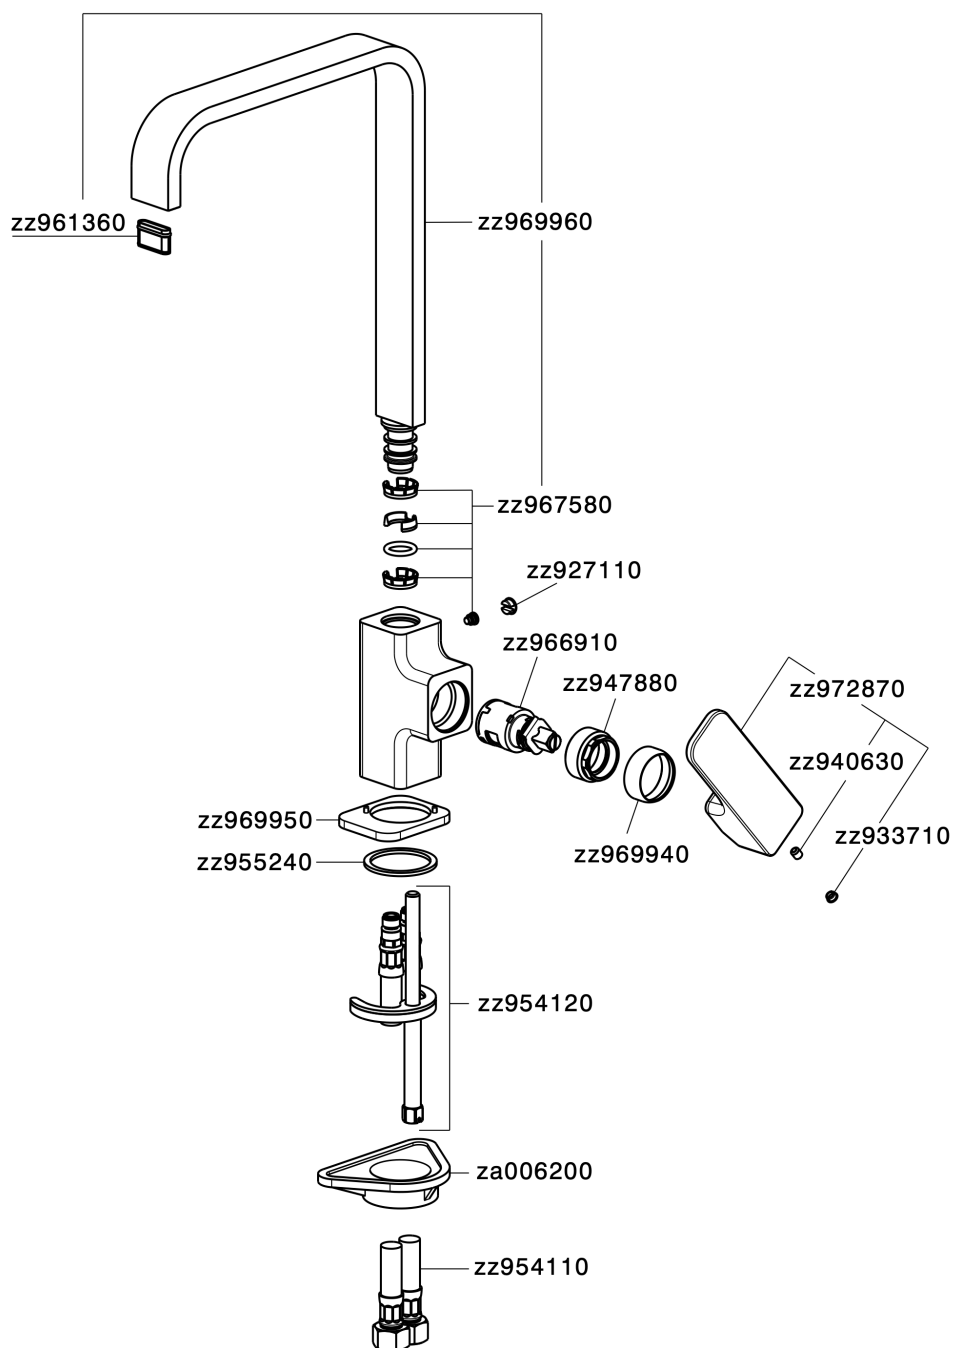

Single lever sink mixer Energysave KITCHEN_CU002535

CU002535

<https://en.cisal.it/single-lever-sink-mixer-energysave-kitchen-cu002535>

2026-04-10