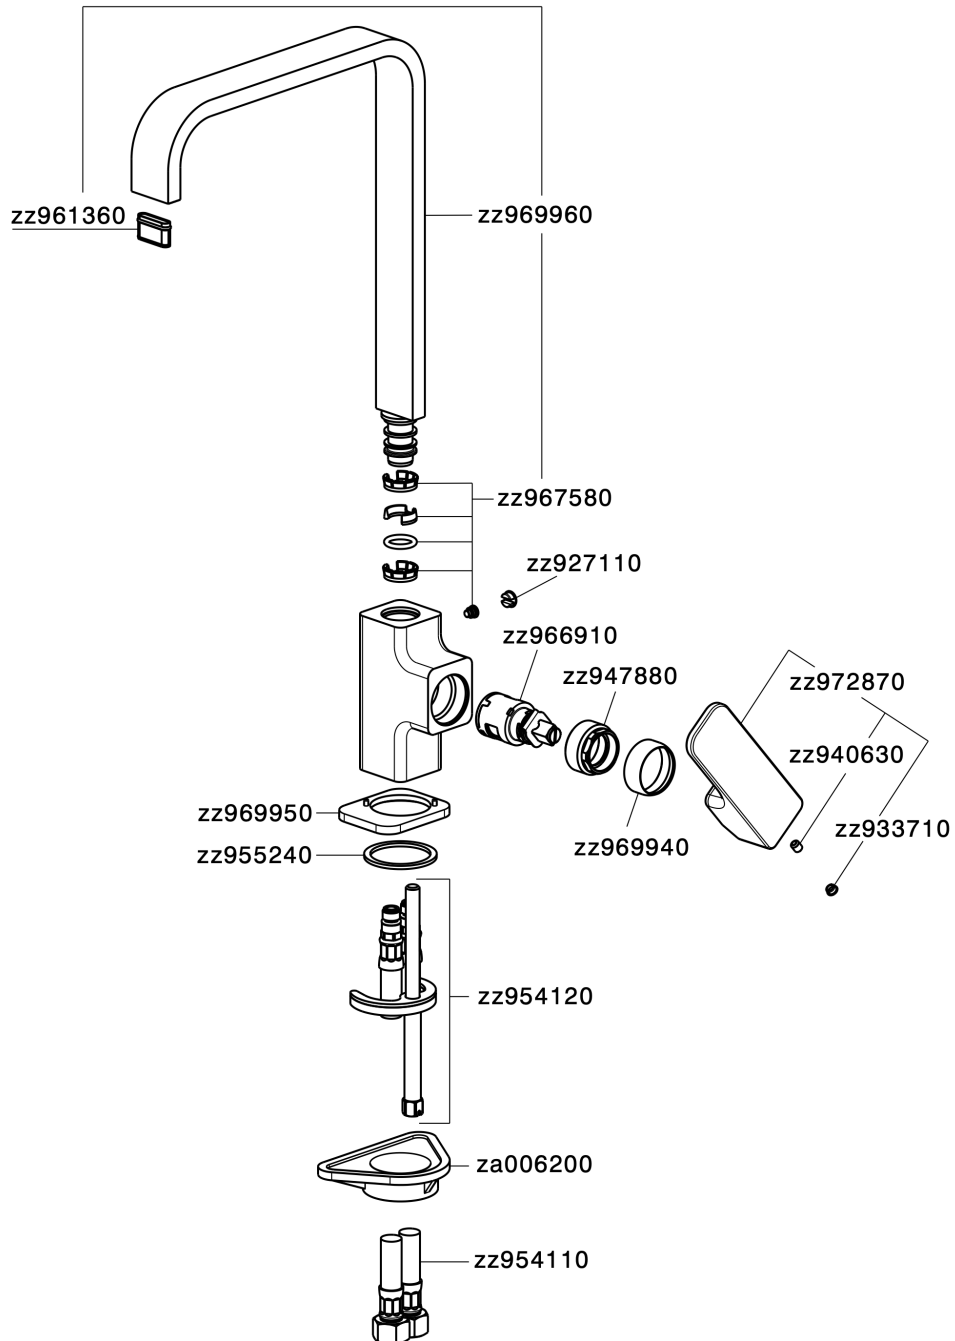

Single lever sink mixer Energysave KITCHEN_CU002535

MODEL **CU002535**

Single lever sink mixer Energysave, swivel spout, G.3/8" stainless steel flexible hoses

AVAILABLE FINISHINGS

-  **21** 21 Chrome
-  **2B** 2B Polished Nickel
-  **2F** 2F Brushed Nickel
-  **40** 40 Matt Black

CHARACTERISTICS

Cartridge Spare Parts **ZZ96691000**

25 mm Cartridge

EcoStop

EcoStop feature limits water flow to approximately 50% of maximum output with one point of resistance on setting. Push slightly past the middle stop only when full water output is required. This will save water up to 50%.

EnergySave

Thanks to the EnergySave device, only cold water will be drawn if the lever is operated in the central position, so that the water heater will not be engaged and no hot water wasted, leading to considerable savings in energy and costs. The temperature can be adjusted by rotating the lever to the left, until the desired temperature is reached.

Single lever sink mixer Energysave KITCHEN_CU002535

CU002535

<https://en.cisal.it/single-lever-sink-mixer-energysave-kitchen-cu002535>

2026-05-20