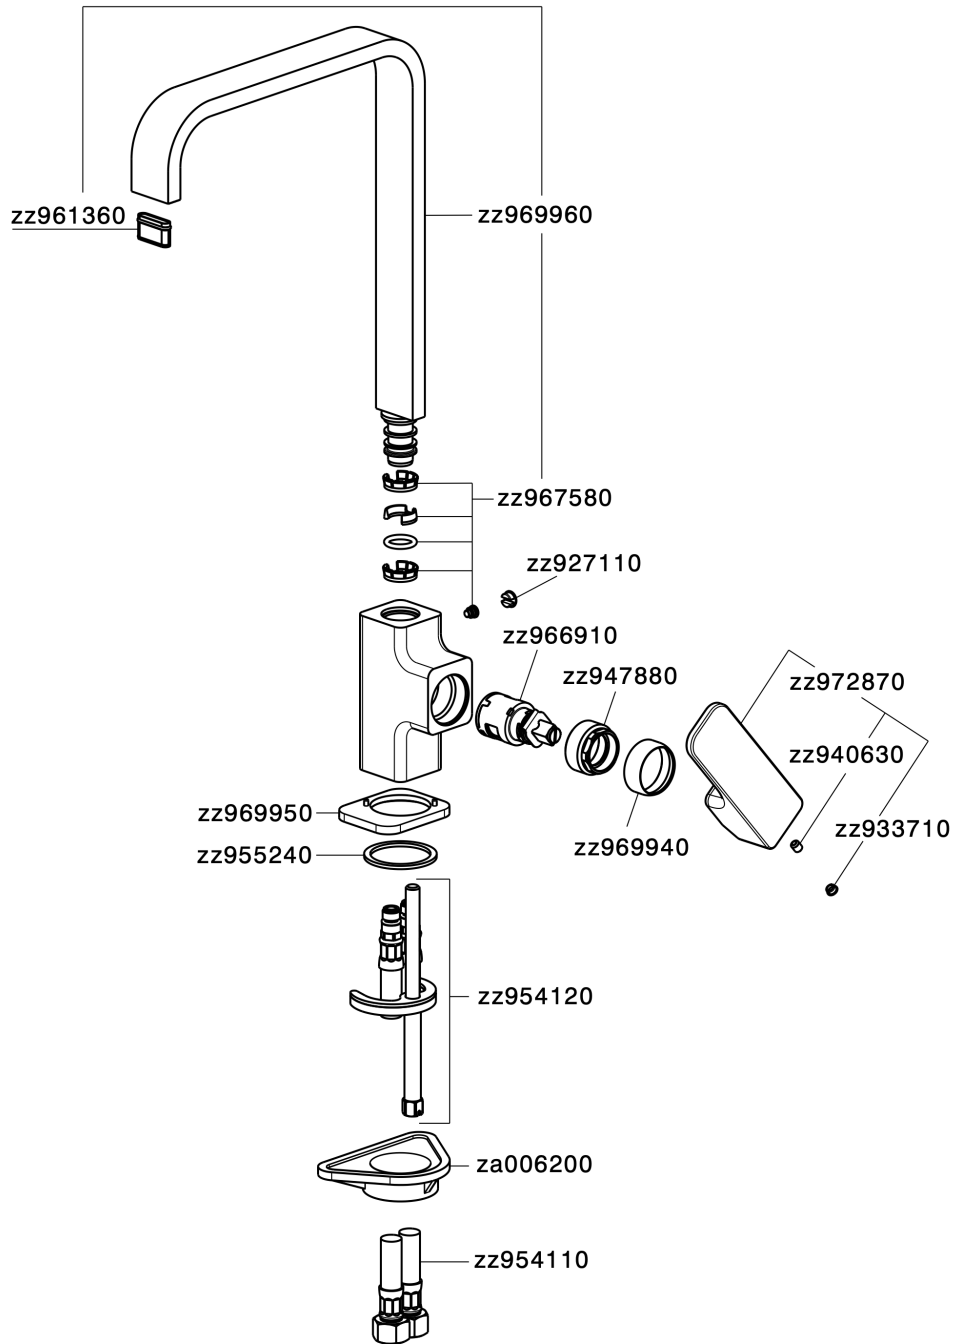

Single lever sink mixer Energysave KITCHEN_CU002535

MODEL **CU002535**

Single lever sink mixer Energysave, swivel spout, G.3/8" stainless steel flexible hoses

AVAILABLE FINISHINGS

-  **21** 21 Chrome
-  **2B** 2B Polished Nickel
-  **2F** 2F Brushed Nickel
-  **40** 40 Matt Black

CHARACTERISTICS

Cartridge Spare Parts **ZZ96691000**

25 mm Cartridge

EcoStop

EcoStop feature limits water flow to approximately 50% of maximum output with one point of resistance on setting. Push slightly past the middle stop only when full water output is required. This will save water up to 50%.

EnergySave

Thanks to the EnergySave device, only cold water will be drawn if the lever is operated in the central position, so that the water heater will not be engaged and no hot water wasted, leading to considerable savings in energy and costs. The temperature can be adjusted by rotating the lever to the left, until the desired temperature is reached.

Single lever sink mixer Energysave KITCHEN_CU002535

CU002535

<https://en.cisal.it/single-lever-sink-mixer-energysave-kitchen-cu002535>

2026-06-13