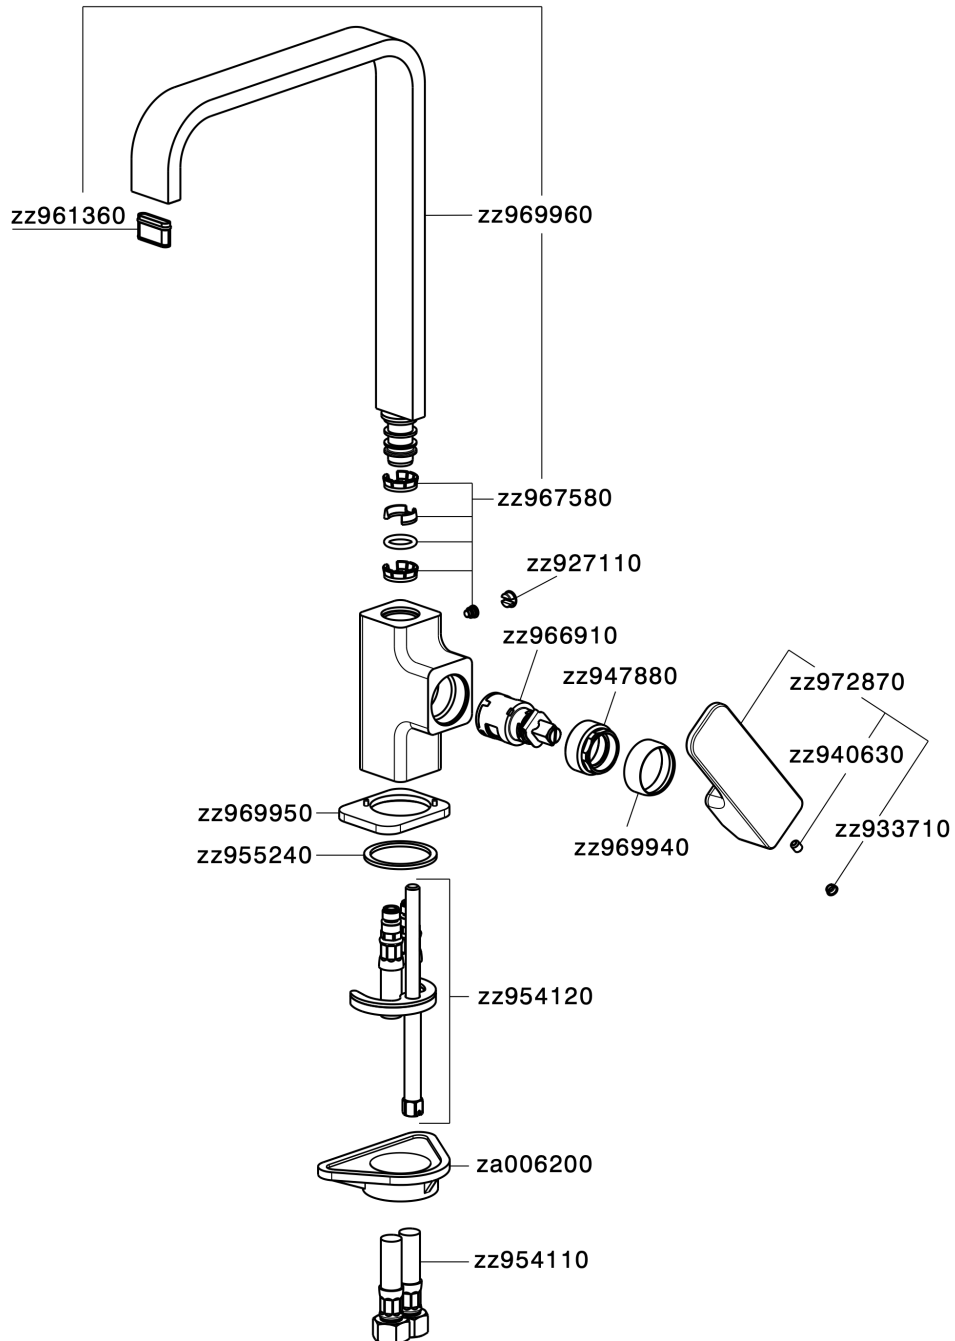

## Single lever sink mixer Energysave KITCHEN\_CU002535

CU002535

<https://en.cisal.it/single-lever-sink-mixer-energysave-kitchen-cu002535>

2026-04-09