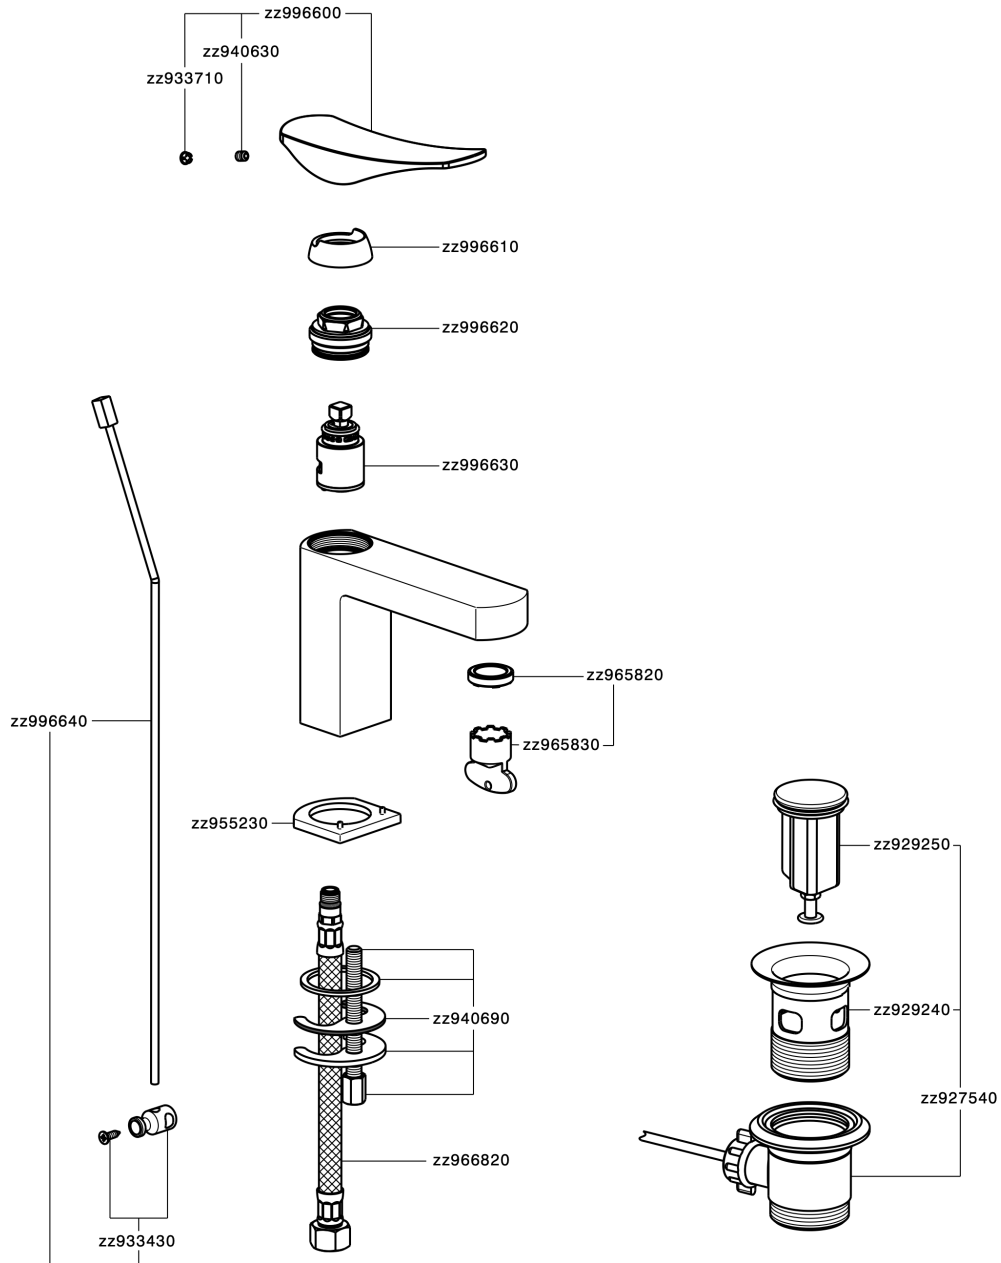

Single lever washbasin mixer ROADSTER ACCENT_RA000510

RA000510

<https://en.cisal.it/single-lever-washbasin-mixer-roadster-accent-ra000510>

2024-12-22