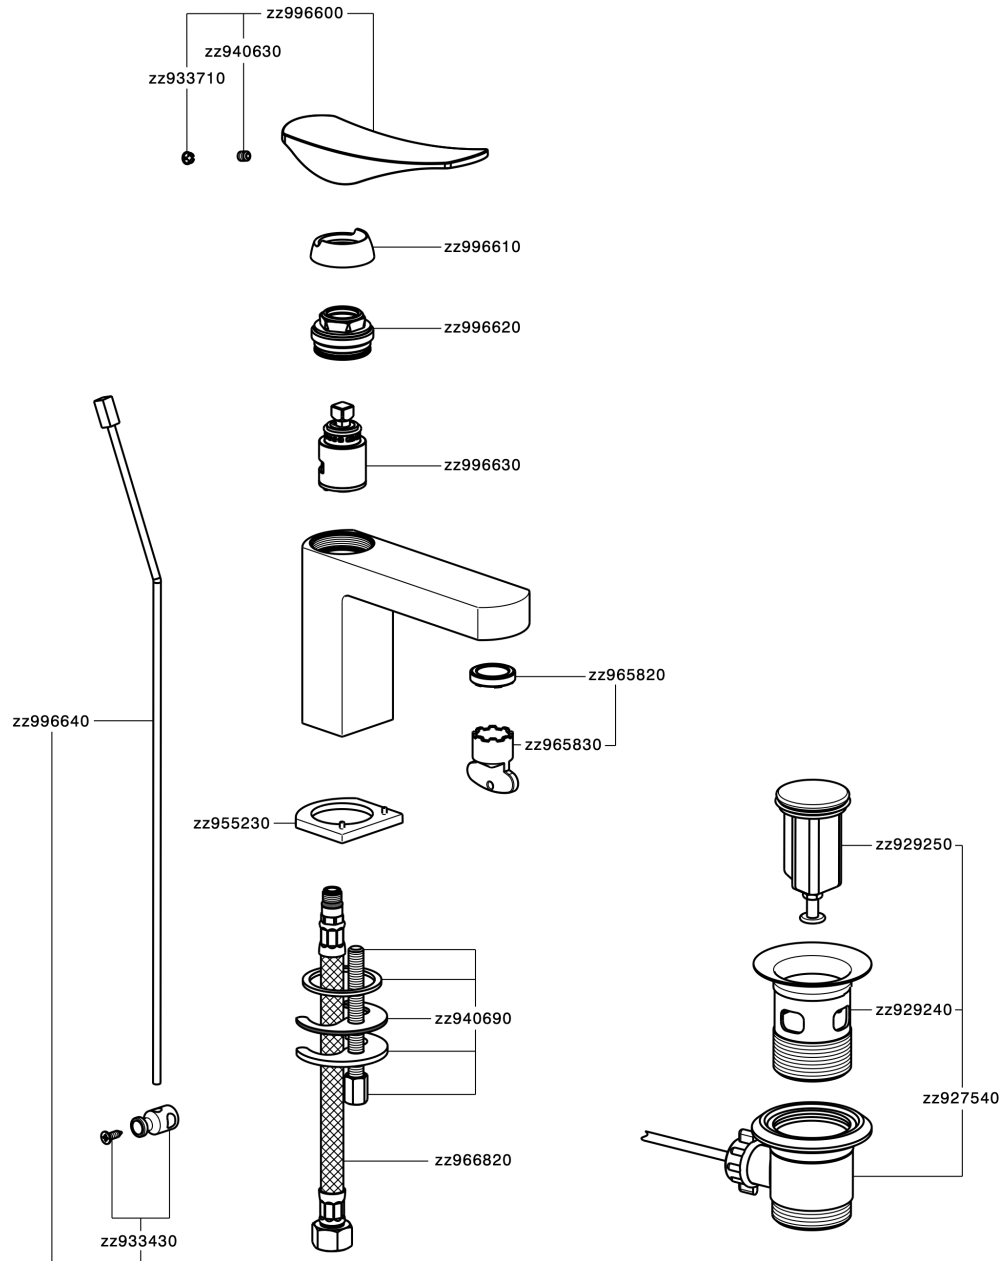

Single lever washbasin mixer ROADSTER ACCENT_RA000510

MODEL **RA000510**

Single lever washbasin mixer, with 1"1/4 automatic pop-up waste, G.3/8" stainless steel flexible hoses

AVAILABLE FINISHINGS

-  **21** 21 Chrome
-  **2B** 2B Polished Nickel
-  **2F** 2F Brushed Nickel
-  **2Q** 2Q Black Titanium
-  **40** 40 Matt Black
-  **4Q** 4Q Matt White

CHARACTERISTICS

Cartridge Spare Parts **ZZ99663000**

25 mm Cartridge

Single lever washbasin mixer ROADSTER ACCENT_RA000510

RA000510

<https://en.cisal.it/single-lever-washbasin-mixer-roadster-accent-ra000510>