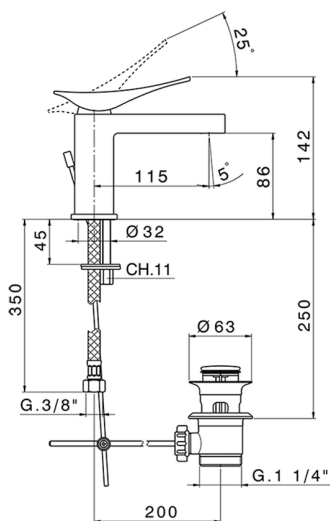

Single lever washbasin mixer ROADSTER ACCENT_RA000510

MODEL **RA000510**

Single lever washbasin mixer, with 1"1/4 automatic pop-up waste, G.3/8" stainless steel flexible hoses

AVAILABLE FINISHINGS

-  **21** 21 Chrome
-  **2B** 2B Polished Nickel
-  **2F** 2F Brushed Nickel
-  **2Q** 2Q Black Titanium
-  **40** 40 Matt Black
-  **4Q** 4Q Matt White

CHARACTERISTICS

Cartridge Spare Parts **ZZ99663000**

25 mm Cartridge

Single lever washbasin mixer ROADSTER ACCENT_RA000510

RA000510

<https://en.cisal.it/single-lever-washbasin-mixer-roadster-accent-ra000510>