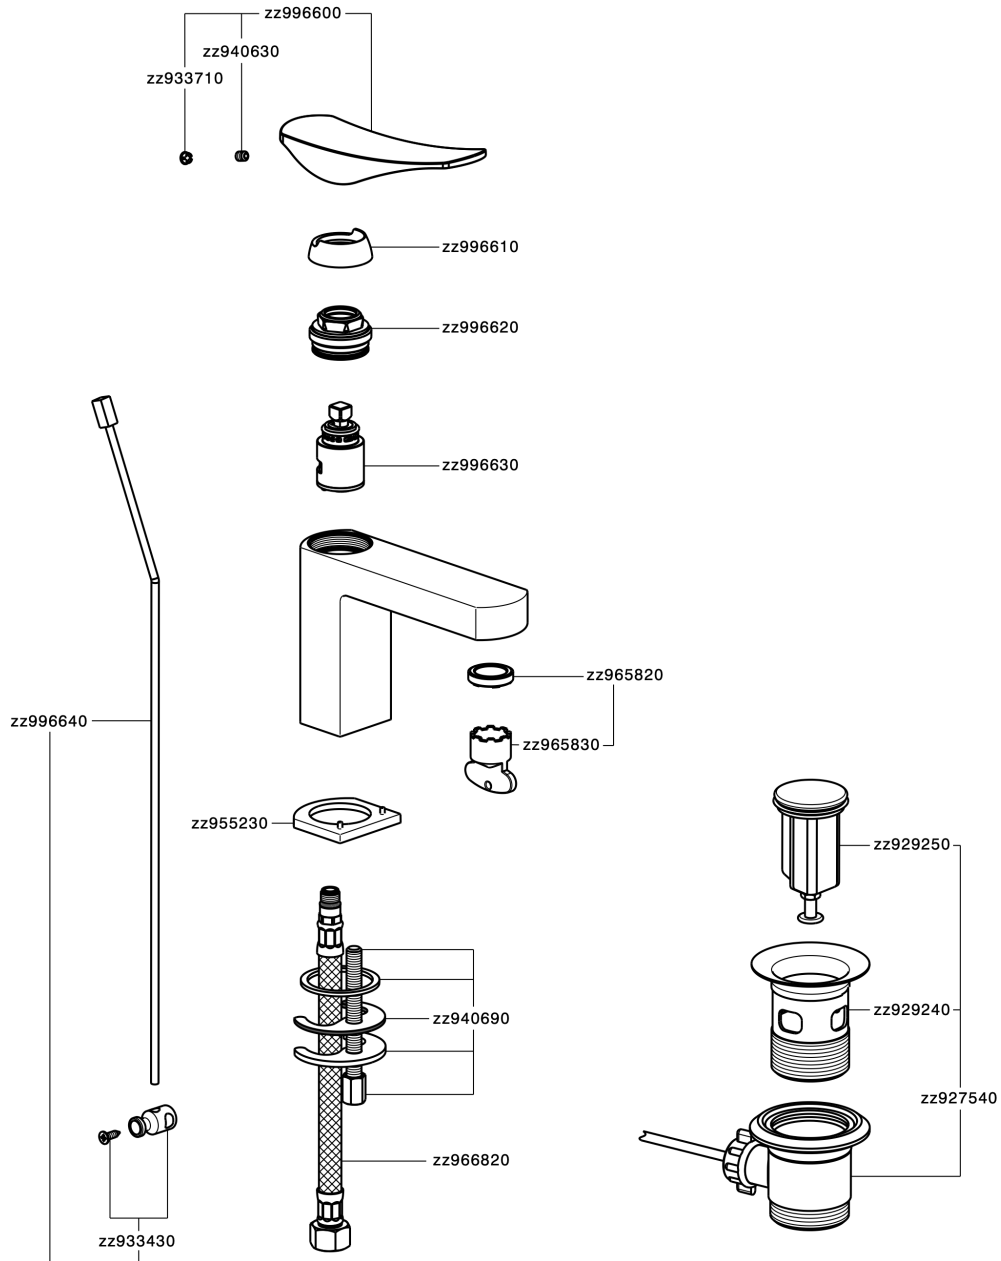

Single lever washbasin mixer ROADSTER ACCENT_RA000510

RA000510

<https://en.cisal.it/single-lever-washbasin-mixer-roadster-accent-ra000510>

2024-12-21