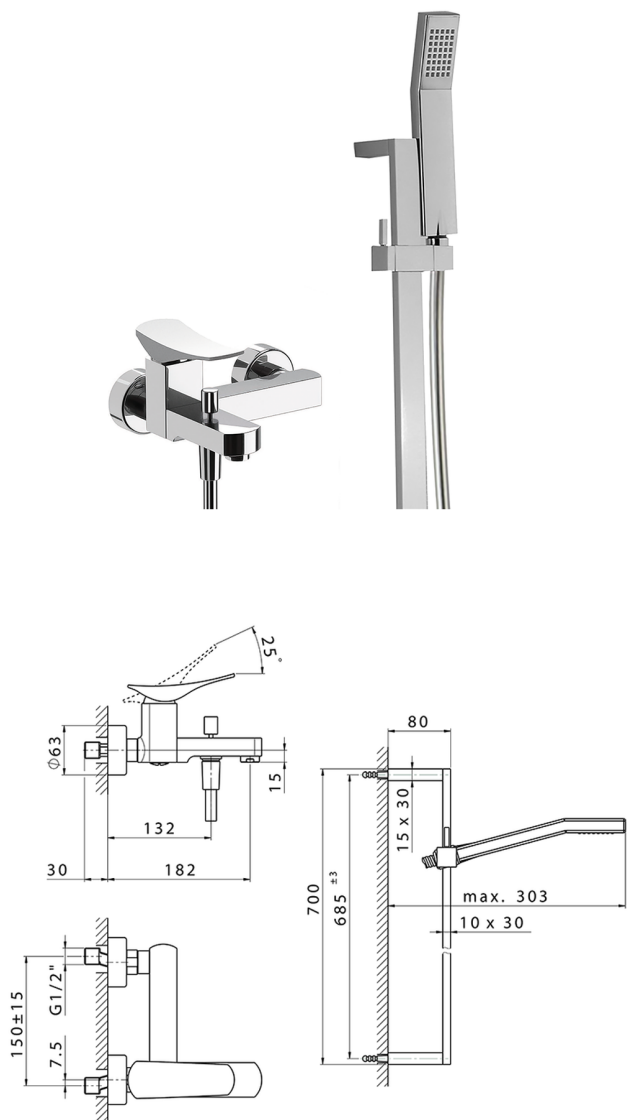

Single lever bath mixer, with shower set ROADSTER ACCENT_RA000060

MODEL **RA000060**

Single lever bath mixer, with shower set, 70 cm sliding rail bar with sliding bracket, 42x18 mm ABS Quad one spray handshower, 150 cm SUPREME smooth flexible hose

AVAILABLE FINISHINGS

-  **21** 21 Chrome
-  **2B** 2B Polished Nickel
-  **2F** 2F Brushed Nickel
-  **2Q** 2Q Black Titanium
-  **40** 40 Matt Black
-  **4Q** 4Q Matt White

CHARACTERISTICS

Cartridge Spare Parts **ZZ96799000**

35 mm Cartridge

2024-11-27