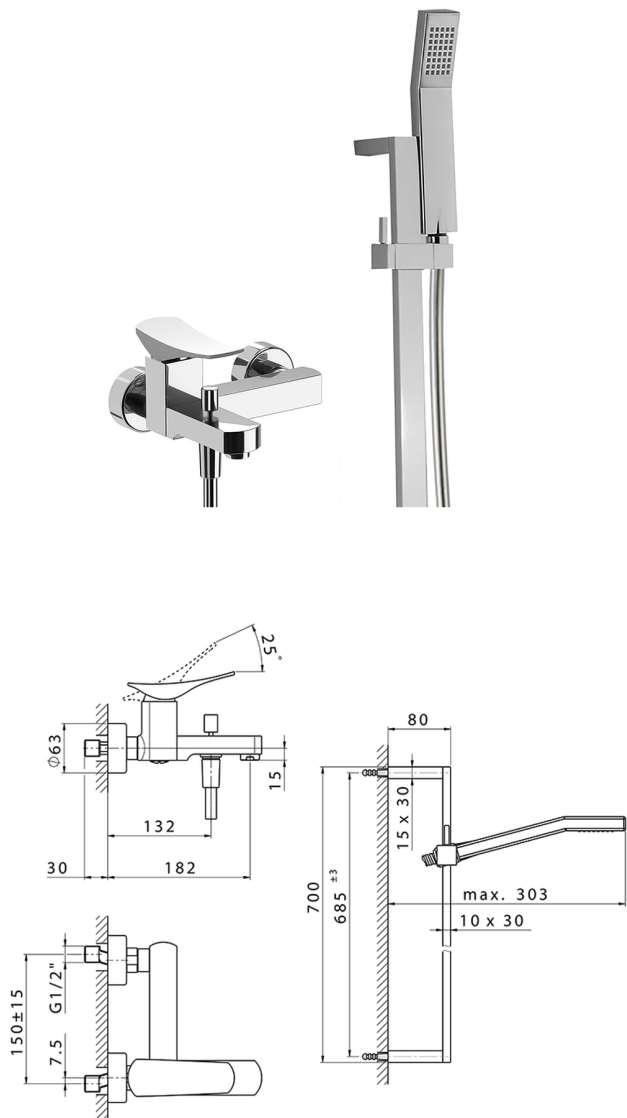

Single lever bath mixer, with shower set ROADSTER ACCENT_RA000060

MODEL **RA000060**

Single lever bath mixer, with shower set, 70 cm sliding rail bar with sliding bracket, 42x18 mm ABS Quad one spray handshower, 150 cm SUPREME smooth flexible hose

AVAILABLE FINISHINGS

-  **21** 21 Chrome
-  **2B** 2B Polished Nickel
-  **2F** 2F Brushed Nickel
-  **2Q** 2Q Black Titanium
-  **40** 40 Matt Black
-  **4Q** 4Q Matt White

CHARACTERISTICS

Cartridge Spare Parts **ZZ96799000**

35 mm Cartridge

2024-11-23