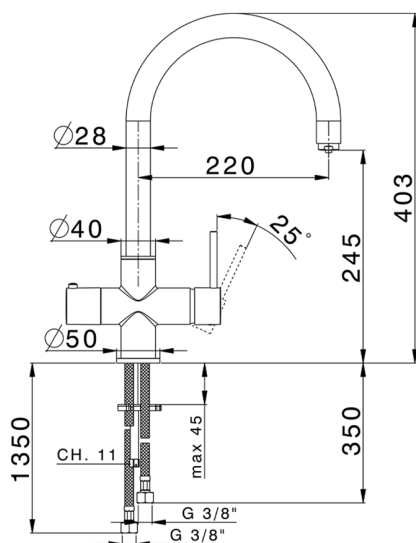

Single Handle Kitchen faucet Cooking100 KITCHEN_CV001005

MODEL **CV001005**

Single Handle Kitchen faucet Cooking100, 100°
Boiling Hot Water, swivel Spout, without boiler, G.3/8"
Stainless Steel flexible hoses

AVAILABLE FINISHINGS

CHARACTERISTICS

Cartridge Spare Parts **ZZ94034000**

35 mm Cartridge

EcoStop

EcoStop feature limits water flow to approximately 50% of maximum output with one point of resistance on setting. Push slightly past the middle stop only when full water output is required. This will save water up to 50%.

EnergySave

Thanks to the EnergySave device, only cold water will be drawn if the lever is operated in the central position, so that the water heater will not be engaged and no hot water wasted, leading to considerable savings in energy and costs. The temperature can be adjusted by rotating the lever to the left, until the desired temperature is reached.