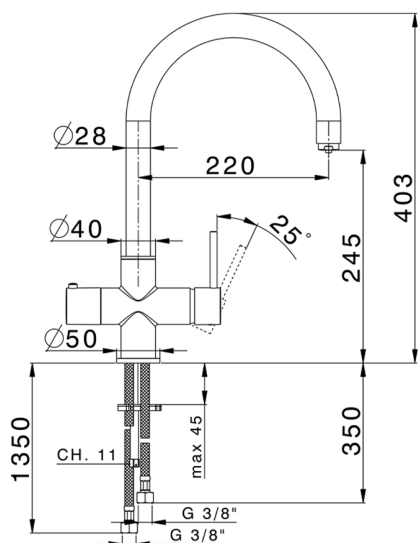

Single Handle Kitchen faucet Cooking100 KITCHEN_CV001005

MODEL **CV001005**

Single Handle Kitchen faucet Cooking100, 100° Boiling Hot Water, swivel Spout, without boiler, G.3/8" Stainless Steel flexible hoses

AVAILABLE FINISHINGS

CHARACTERISTICS

Cartridge Spare Parts **ZZ94034000**

35 mm Cartridge

EcoStop

EcoStop feature limits water flow to approximately 50% of maximum output with one point of resistance on setting. Push slightly past the middle stop only when full water output is required. This will save water up to 50%.

EnergySave

Thanks to the EnergySave device, only cold water will be drawn if the lever is operated in the central position, so that the water heater will not be engaged and no hot water wasted, leading to considerable savings in energy and costs. The temperature can be adjusted by rotating the lever to the left, until the desired temperature is reached.