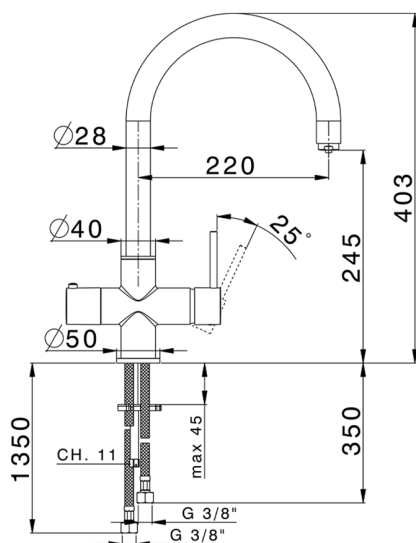

Single Handle Kitchen faucet Cooking100 KITCHEN_CV001005

MODEL **CV001005**

Single Handle Kitchen faucet Cooking100, 100° Boiling Hot Water, swivel Spout, without boiler, G.3/8" Stainless Steel flexible hoses

AVAILABLE FINISHINGS

CHARACTERISTICS

Cartridge Spare Parts **ZZ94034000**

35 mm Cartridge

EcoStop

EcoStop feature limits water flow to approximately 50% of maximum output with one point of resistance on setting. Push slightly past the middle stop only when full water output is required. This will save water up to 50%.

EnergySave

Thanks to the EnergySave device, only cold water will be drawn if the lever is operated in the central position, so that the water heater will not be engaged and no hot water wasted, leading to considerable savings in energy and costs. The temperature can be adjusted by rotating the lever to the left, until the desired temperature is reached.