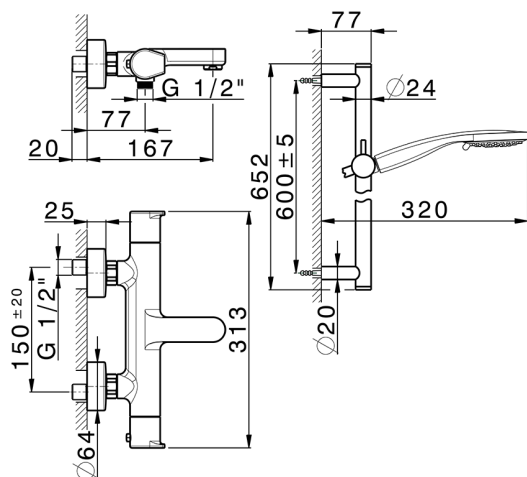

Thermostatic bath-shower mixer with sliding bar ROCK&ROLL_RKS21016

MODEL **RKS21016**

Thermostatic bath-shower mixer with sliding bar, 60 cm slide rail kit with sliding bracket, 100 mm ABS 3 sprays handshower, 150 cm SUPREME smooth flexible hose

AVAILABLE FINISHINGS

-  **21** 21 Chrome
-  **2F** 2F Brushed Nickel
-  **40** 40 Matt Black

CHARACTERISTICS

Cartridge Spare Parts **22.04A.AR - ZZ97279004**

Argo 2 (long filter) Thermostatic Valve

EcoStop

EcoStop feature limits water flow to approximately 50% of maximum output with one point of resistance on setting. Push slightly past the middle stop only when full water output is required. This will save water up to 50%.