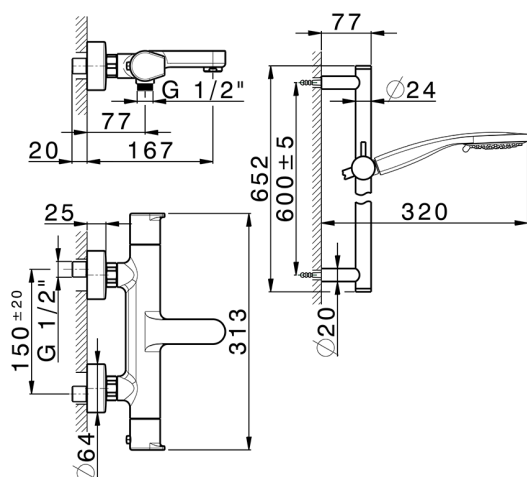

## Thermostatic bath-shower mixer with sliding bar ROCK&ROLL\_RKS21016

MODEL **RKS21016**

Thermostatic bath-shower mixer with sliding bar, 60 cm slide rail kit with sliding bracket, 100 mm ABS 3 sprays handshower, 150 cm SUPREME smooth flexible hose

### CHARACTERISTICS

Cartridge Spare Parts **22.04A.AR - ZZ97279004**

**Argo 2 (long filter) Thermostatic Valve**

#### EcoStop

EcoStop feature limits water flow to approximately 50% of maximum output with one point of resistance on setting. Push slightly past the middle stop only when full water output is required. This will save water up to 50%.