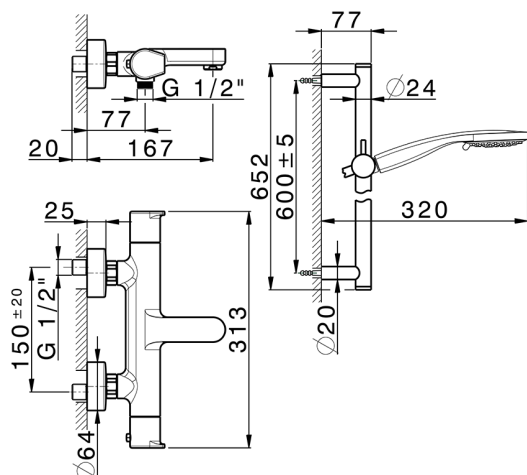

Thermostatic bath-shower mixer with sliding bar ROCK&ROLL_RKS21016

MODEL **RKS21016**

Thermostatic bath-shower mixer with sliding bar, 60 cm slide rail kit with sliding bracket, 100 mm ABS 3 sprays handshower, 150 cm SUPREME smooth flexible hose

AVAILABLE FINISHINGS

-  **21** 21 Chrome
-  **2F** 2F Brushed Nickel
-  **40** 40 Matt Black

CHARACTERISTICS

Cartridge Spare Parts **22.04A.AR - ZZ97279004**

Argo 2 (long filter) Thermostatic Valve

EcoStop

EcoStop feature limits water flow to approximately 50% of maximum output with one point of resistance on setting. Push slightly past the middle stop only when full water output is required. This will save water up to 50%.