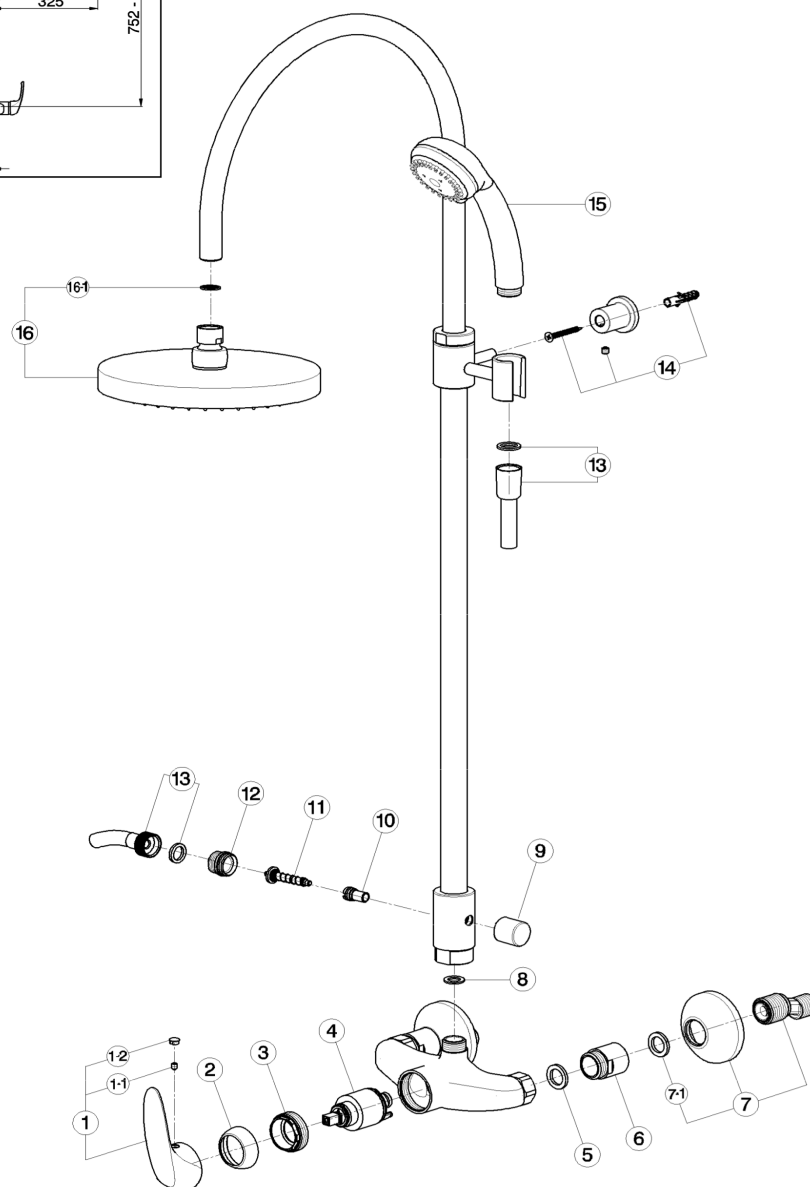

2-functions Single lever shower set FLASH_FL004050

cisal

FL 00405 0

da Febbraio 2009 - from February 2009
ab Februar 2009 - de Février 2009

FL004050

<https://en.cisal.it/2-functions-single-lever-shower-set-flash-fl004050>

2-functions Single lever shower set FLASH_FL004050

cisal

FL 00405 0

da Febbraio 2009 - from February 2009
ab Februar 2009 - de Février 2009

NR.	DESCRIZIONE DESCRIPTION BESCREIBUNG DESCRIPTION	N.CODICE CODE NO. WERSKNR. NR.CODE	NR.	DESCRIZIONE DESCRIPTION BESCREIBUNG DESCRIPTION	N.CODICE CODE NO. WERSKNR. NR.CODE	NR.	DESCRIZIONE DESCRIPTION BESCREIBUNG DESCRIPTION	N.CODICE CODE NO. WERSKNR. NR.CODE
1	Leva monoc.FL Levier "FL" Lever "FL" Hebel "FL"	ZZ940780	7	Eccentrico con rosone Excentrique + rosace Excentric connection with escutcheon S - Anschluss m.Rosette	ZZ928480	14	Set installazione asta doccia Set installation colonne de douche Installation set for sliding bar Installationsset für Wandstange	ZZ949870
1-1	Grano punta coppa inox M.5x6 Vis speciale inox M.5x6 Screw-stainless steel M.5x6 Madenschraube M.5x6	ZZ940630	7-1	Guarnizione NBR 90 SH. 24x16x2,7 Joint NBR 90 SH. 24x16x2,7 Gasket NBR 90 SH. 24x16x2,7 Dichtung NBR 90 SH. 24x16x2,7	ZZ926890	15	Doccia zeus Douchette Zeus Handshower Zeus Handbrause Zeus	DS014170
1-2	Placchetta per leva Plaquelette levier Cap for lever Abdeckkappe fuer Hebel	ZZ927100	8	Guarnizione fibra 18,5x11x2 Joint en fibre 18,5x11x2 Gasket rubber 18,5x11x2 Fiberdichtung 18,5x11x2	ZZ927140	16	Soffione doccia Pomme de douche Headshower Kopfbrause	DS016130
2	Copricartuccia senza ideogrammi Couvre-cartouche sans ideogramme Escutcheon cartridge without ideogram Abdeckkappe ohne Ideogramm Calotta bloccaggio cartuccia	ZZ940650	9	Pomolo per deviazione Pommeau pour inverseur Knob for diverter Zugknopf Umsteller Corpo deviazione automatica	ZZ933290	16-1	Guarnizione fibra 18,5x11x2 Joint en fibre 18,5x11x2 Gasket rubber 18,5x11x2 Fiberdichtung 18,5x11x2	ZZ927140
3	Ecrou pour cartouche Nut for mixing valve Mutter f/kartusche	ZZ940660	10	Corps inverseur automatique Body for athomatic diverter Körper für automatische Umstellung	ZZ949860			
4	Cartuccia monocomando Cartouche milgeurs Mixing valve Kartusche	ZZ940340	11	Asta deviazione completa Tige inverseur compète Complete diverting rod Umstellung	ZZ933140			
5	Guarnizione NBR 90 SH. 24x16x2,7 Joint NBR 90 SH. 24x16x2,7 Gasket NBR 90 SH. 24x16x2,7 Dichtung NBR 90 SH. 24x16x2,7	ZZ926890	12	Attacco flessibile Raccord flex Flexible connection Flex Anschluss	ZZ931410			
6	Prolunga per gruppo doccia Rallonge pour mélangeur douche Extension for shower mixer Verlängerungsset für Brausebatterie	ZZ946030	13	Flex PVC Ø 14x150 c/conico 1/2"x 1/2" Flex PVC Ø 14x150 raccord conique 1/2" PVC hose Ø 14x150 1/2"x 1/2" PVC Schlauch Ø14x150 1/2"x 1/2" Konus	ZA009021			

FL004050

<https://en.cisal.it/2-functions-single-lever-shower-set-flash-fl004050>

2026-06-13