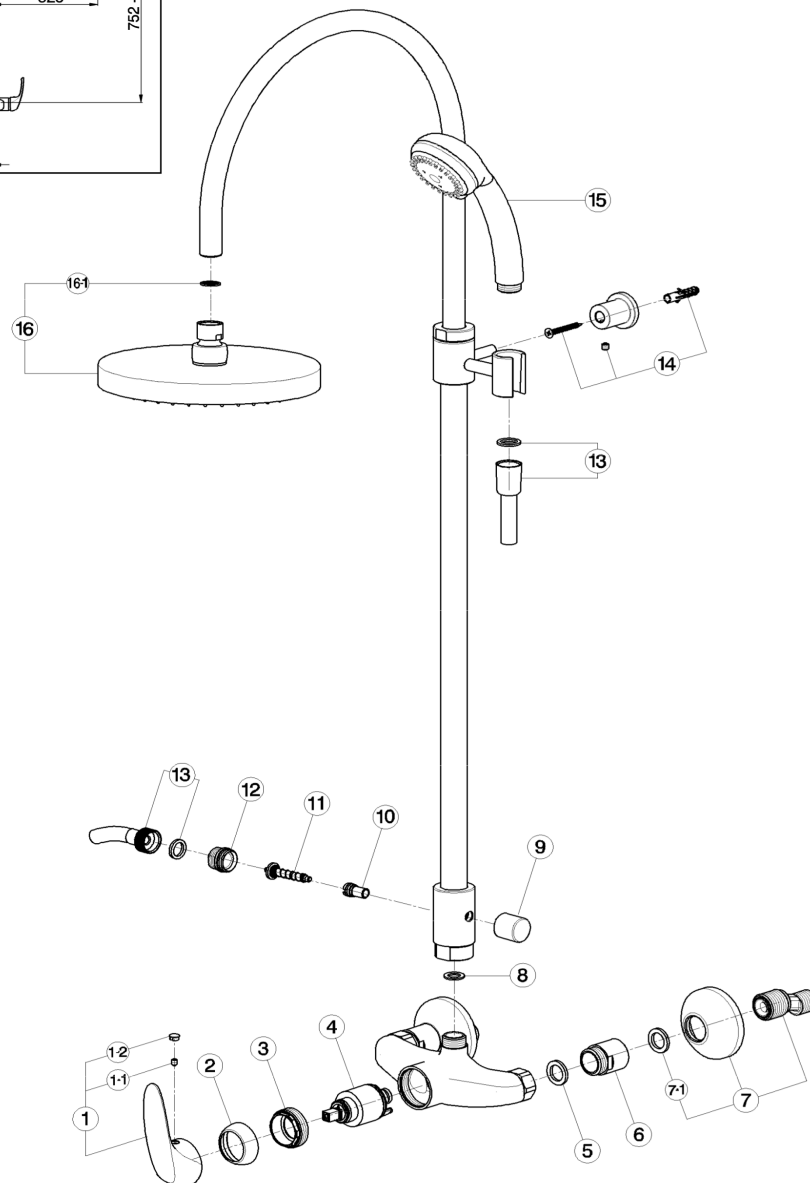

2-functions Single lever shower set FLASH_FL004050

cisal

FL 00405 0

da Febbraio 2009 - from February 2009
ab Februar 2009 - de Février 2009

FL004050

<https://en.cisal.it/2-functions-single-lever-shower-set-flash-fl004050>

2-functions Single lever shower set FLASH_FL004050

cisal

FL 00405 0

da Febbraio 2009 - from February 2009
ab Februar 2009 - de Février 2009

NR.	DESCRIZIONE DESCRIPTION BESCREIBUNG DESCRIPTION	N.CODICE CODE NO. WERSKNR. NR.CODE	NR.	DESCRIZIONE DESCRIPTION BESCREIBUNG DESCRIPTION	N.CODICE CODE NO. WERSKNR. NR.CODE	NR.	DESCRIZIONE DESCRIPTION BESCREIBUNG DESCRIPTION	N.CODICE CODE NO. WERSKNR. NR.CODE
1	Leva monoc.FL Levier "FL" Lever "FL" Hebel "FL"	ZZ940780	7	Eccentrico con rosone Excentrique + rosace Excentric connection with escutcheon S - Anschluss m.Rosette	ZZ928480	14	Set installazione asta doccia Set installation colonne de douche Installation set for sliding bar Installationsset für Wandstange	ZZ949870
1-1	Grano punta coppa inox M.5x6 Vis speciale inox M.5x6 Screw-stainless steel M.5x6 Madenschraube M.5x6	ZZ940630	7-1	Guarnizione NBR 90 SH. 24x16x2,7 Joint NBR 90 SH. 24x16x2,7 Gasket NBR 90 SH. 24x16x2,7 Dichtung NBR 90 SH. 24x16x2,7	ZZ926890	15	Doccia zeus Douchette Zeus Handshower Zeus Handbrause Zeus	DS014170
1-2	Placchetta per leva Plaquelette levier Cap for lever Abdeckkappe fuer Hebel	ZZ927100	8	Guarnizione fibra 18,5x11x2 Joint en fibre 18,5x11x2 Gasket rubber 18,5x11x2 Fiberdichtung 18,5x11x2	ZZ927140	16	Soffione doccia Pomme de douche Headshower Kopfbrause	DS016130
2	Copricartuccia senza ideogrammi Couvre-cartouche sans ideogramme Escutcheon cartridge without ideogram Abdeckkappe ohne Ideogramm Calotta bloccaggio cartuccia	ZZ940650	9	Pomolo per deviazione Pommeau pour inverseur Knob for diverter Zugknopf Umsteller Corpo deviazione automatica	ZZ933290	16-1	Guarnizione fibra 18,5x11x2 Joint en fibre 18,5x11x2 Gasket rubber 18,5x11x2 Fiberdichtung 18,5x11x2	ZZ927140
3	Ecrou pour cartouche Nut for mixing valve Mutter f/kartusche	ZZ940660	10	Corps inverseur automatique Body for athomatic diverter Körper für automatische Umstellung	ZZ949860			
4	Cartuccia monocomando Cartouche mitigeurs Mixing valve Kartusche	ZZ940340	11	Asta deviazione completa Tige inverseur complète Complete diverting rod Umstellung	ZZ933140			
5	Guarnizione NBR 90 SH. 24x16x2,7 Joint NBR 90 SH. 24x16x2,7 Gasket NBR 90 SH. 24x16x2,7 Dichtung NBR 90 SH. 24x16x2,7	ZZ926890	12	Attacco flessibile Raccord flex Flexible connection Flex Anschluss	ZZ931410			
6	Prolunga per gruppo doccia Rallonge pour mélangeur douche Extension for shower mixer Verlängerungsset für Brausebatterie	ZZ946030	13	Flex PVC Ø 14x150 c/conico 1/2"x 1/2" Flex PVC Ø 14x150 raccord conique 1/2" PVC hose Ø 14x150 1/2"x 1/2" PVC Schlauch Ø14x150 1/2"x 1/2" Konus	ZA009021			

FL004050

<https://en.cisal.it/2-functions-single-lever-shower-set-flash-fl004050>

2026-04-10