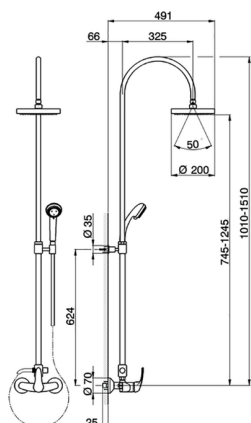

## 2-functions Single lever shower set FLASH\_FL004050

MODEL **FL004050**

2-functions Single lever shower set, 2 outlet diverter, adjustable riser column, with not sliding handshower bracket, Ares ABS 3 sprays handshower, 200 mm Brass round headshower, 150 cm PVC Flexible Hose

AVAILABLE FINISHINGS

**21** 21 Chrome

CHARACTERISTICS

Cartridge Spare Parts **ZZ94034000**

**35 mm Cartridge**