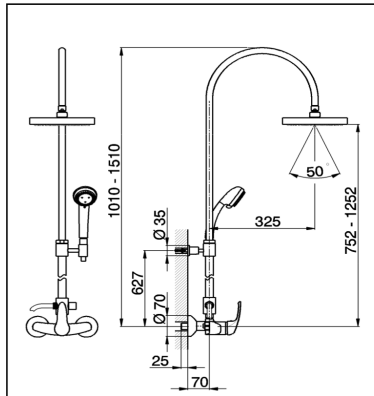

2-functions Single lever shower set FLASH_FL004050

cisal

FL 00405 0

da Febbraio 2009 - from February 2009
ab Februar 2009 - de Février 2009

FL004050

<https://en.cisal.it/2-functions-single-lever-shower-set-flash-fl004050>

2-functions Single lever shower set FLASH_FL004050

cisal

FL 00405 0

da Febbraio 2009 - from February 2009
ab Februar 2009 - de Février 2009

NR.	DESCRIZIONE DESCRIPTION BESCREIBUNG DESCRIPTION	N.CODICE CODE NO. WERSKNR. NR.CODE	NR.	DESCRIZIONE DESCRIPTION BESCREIBUNG DESCRIPTION	N.CODICE CODE NO. WERSKNR. NR.CODE	NR.	DESCRIZIONE DESCRIPTION BESCREIBUNG DESCRIPTION	N.CODICE CODE NO. WERSKNR. NR.CODE
1	Leva monoc.FL Levier "FL" Lever "FL" Hebel "FL"	ZZ940780	7	Eccentrico con rosone Excentrique + rosace Excentric connection with escutcheon S - Anschluss m.Rosette	ZZ928480	14	Set installazione asta doccia Set installation colonne de douche Installation set for sliding bar Installationsset für Wandstange	ZZ949870
1-1	Grano punta coppa inox M.5x6 Vis speciale inox M.5x6 Screw-stainless steel M.5x6 Madenschraube M.5x6	ZZ940630	7-1	Guarnizione NBR 90 SH. 24x16x2,7 Joint NBR 90 SH. 24x16x2,7 Gasket NBR 90 SH. 24x16x2,7 Dichtung NBR 90 SH. 24x16x2,7	ZZ926890	15	Doccia zeus Douchette Zeus Handshower Zeus Handbrause Zeus	DS014170
1-2	Placchetta per leva Plaquelette levier Cap for lever Abdeckkappe fuer Hebel	ZZ927100	8	Guarnizione fibra 18,5x11x2 Joint en fibre 18,5x11x2 Gasket rubber 18,5x11x2 Fiberdichtung 18,5x11x2	ZZ927140	16	Soffione doccia Pomme de douche Headshower Kopfbrause	DS016130
2	Copricartuccia senza ideogrammi Couvre-cartouche sans ideogramme Escutcheon cartridge without ideogram Abdeckkappe ohne Ideogramm Calotta bloccaggio cartuccia	ZZ940650	9	Pomolo per deviazione Pommeau pour inverseur Knob for diverter Zugknopf Umsteller Corpo deviazione automatica	ZZ933290	16-1	Guarnizione fibra 18,5x11x2 Joint en fibre 18,5x11x2 Gasket rubber 18,5x11x2 Fiberdichtung 18,5x11x2	ZZ927140
3	Ecrou pour cartouche Nut for mixing valve Mutter f/kartusche	ZZ940660	10	Corps inverseur automatique Body for athomatic diverter Körper für automatische Umstellung	ZZ949860			
4	Cartuccia monocomando Cartouche mitigeurs Mixing valve Kartusche	ZZ940340	11	Asta deviazione completa Tige inverseur complète Complete diverting rod Umstellung	ZZ933140			
5	Guarnizione NBR 90 SH. 24x16x2,7 Joint NBR 90 SH. 24x16x2,7 Gasket NBR 90 SH. 24x16x2,7 Dichtung NBR 90 SH. 24x16x2,7	ZZ926890	12	Attacco flessibile Raccord flex Flexible connection Flex Anschluss	ZZ931410			
6	Prolunga per gruppo doccia Rallonge pour mélangeur douche Extension for shower mixer Verlängerungsset für Brausebatterie	ZZ946030	13	Flex PVC Ø 14x150 c/conico 1/2"x 1/2" Flex PVC Ø 14x150 raccord conique 1/2" PVC hose Ø 14x150 1/2"x 1/2" PVC Schlauch Ø14x150 1/2"x 1/2" Konus	ZA009021			

FL004050

<https://en.cisal.it/2-functions-single-lever-shower-set-flash-fl004050>

2026-04-10