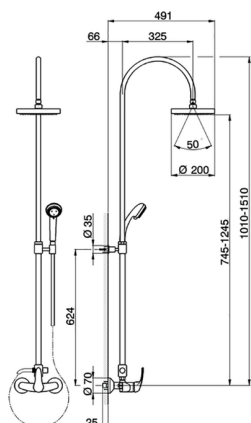

2-functions Single lever shower set FLASH_FL004050

MODEL **FL004050**

2-functions Single lever shower set, 2 outlet diverter, adjustable riser column, with not sliding handshower bracket, Ares ABS 3 sprays handshower, 200 mm Brass round headshower, 150 cm PVC Flexible Hose

AVAILABLE FINISHINGS

21 21 Chrome

CHARACTERISTICS

Cartridge Spare Parts **ZZ94034000**

35 mm Cartridge

2-functions Single lever shower set FLASH_FL004050

cisal

FL 00405 0