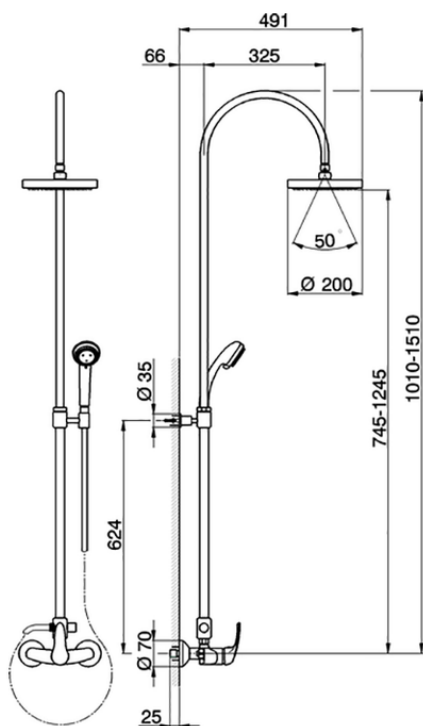

## 2-functions Single lever shower set FLASH\_FL004050

FL004050

<https://en.cisal.it/2-functions-single-lever-shower-set-flash-fl004050>

2026-06-13