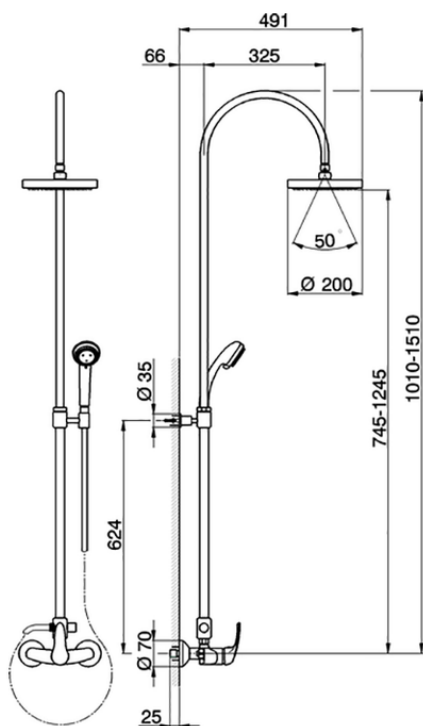

2-functions Single lever shower set FLASH_FL004050

FL004050

<https://en.cisal.it/2-functions-single-lever-shower-set-flash-fl004050>

2026-04-29