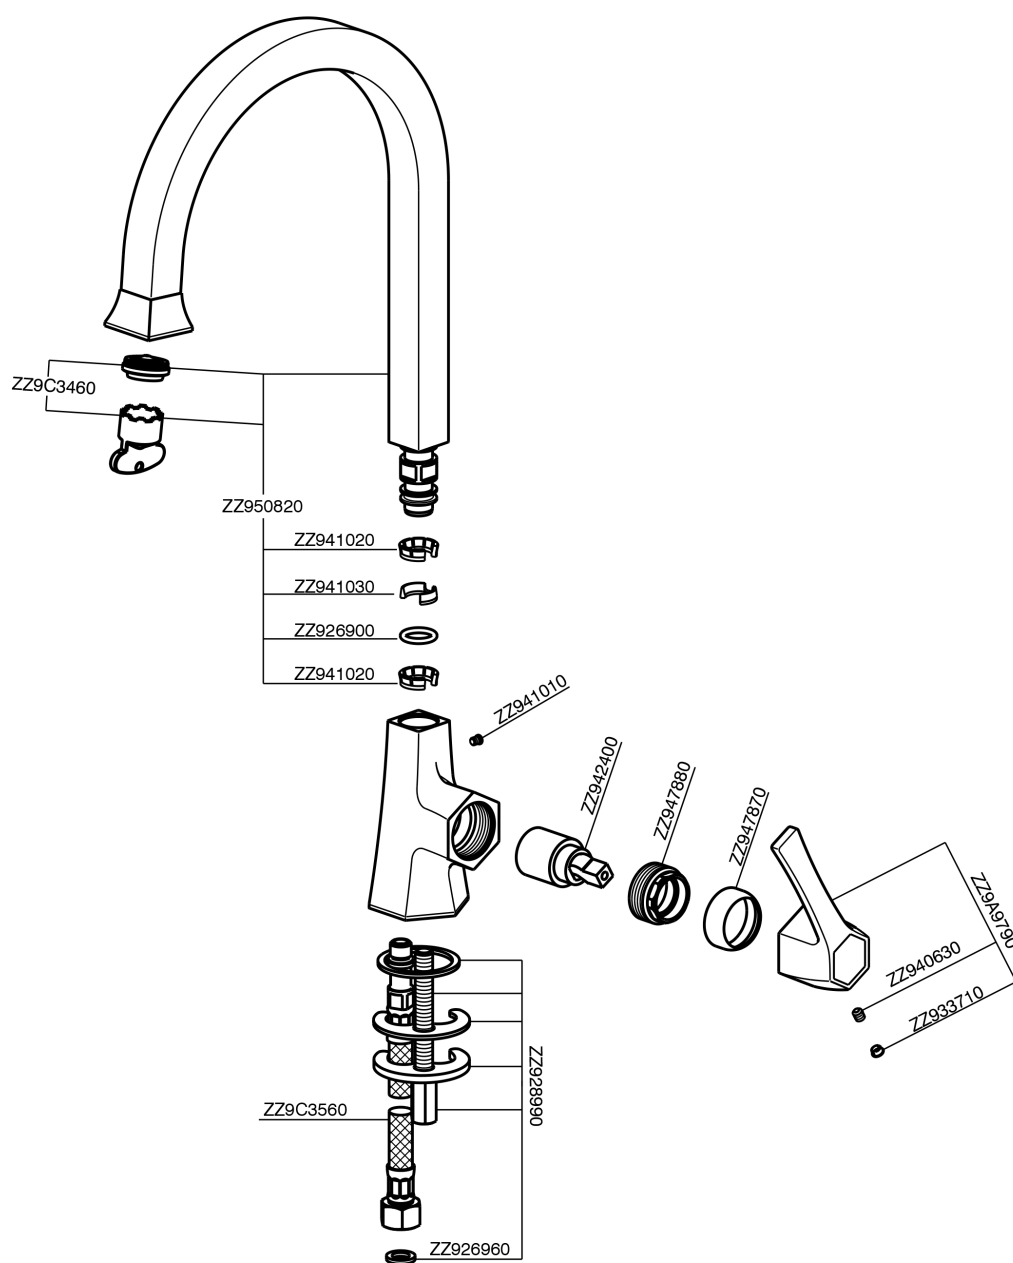

Single Lever basin/sink mixer **CHERIE_CH000534**

MODEL **CH000534**

Single Lever basin/sink mixer, swivel spout, without pop-up waste, G.3/8" stainless steel flexible hoses

AVAILABLE FINISHINGS

- 
6T 6T Chrome/Matt Black
- 
7C 7C Gold/Matt Black
- 
7D 7D Polished Nickel/Matt Black
- 
7E 7E Rose Gold/Matt Black

CHARACTERISTICS

Cartridge Spare Parts **ZZ94240000**

25 mm Cartridge

Single Lever basin/sink mixer CHERIE_CH000534

CH000534

<https://en.cisal.it/single-lever-basin-sink-mixer-cherie-ch000534>

2026-06-14