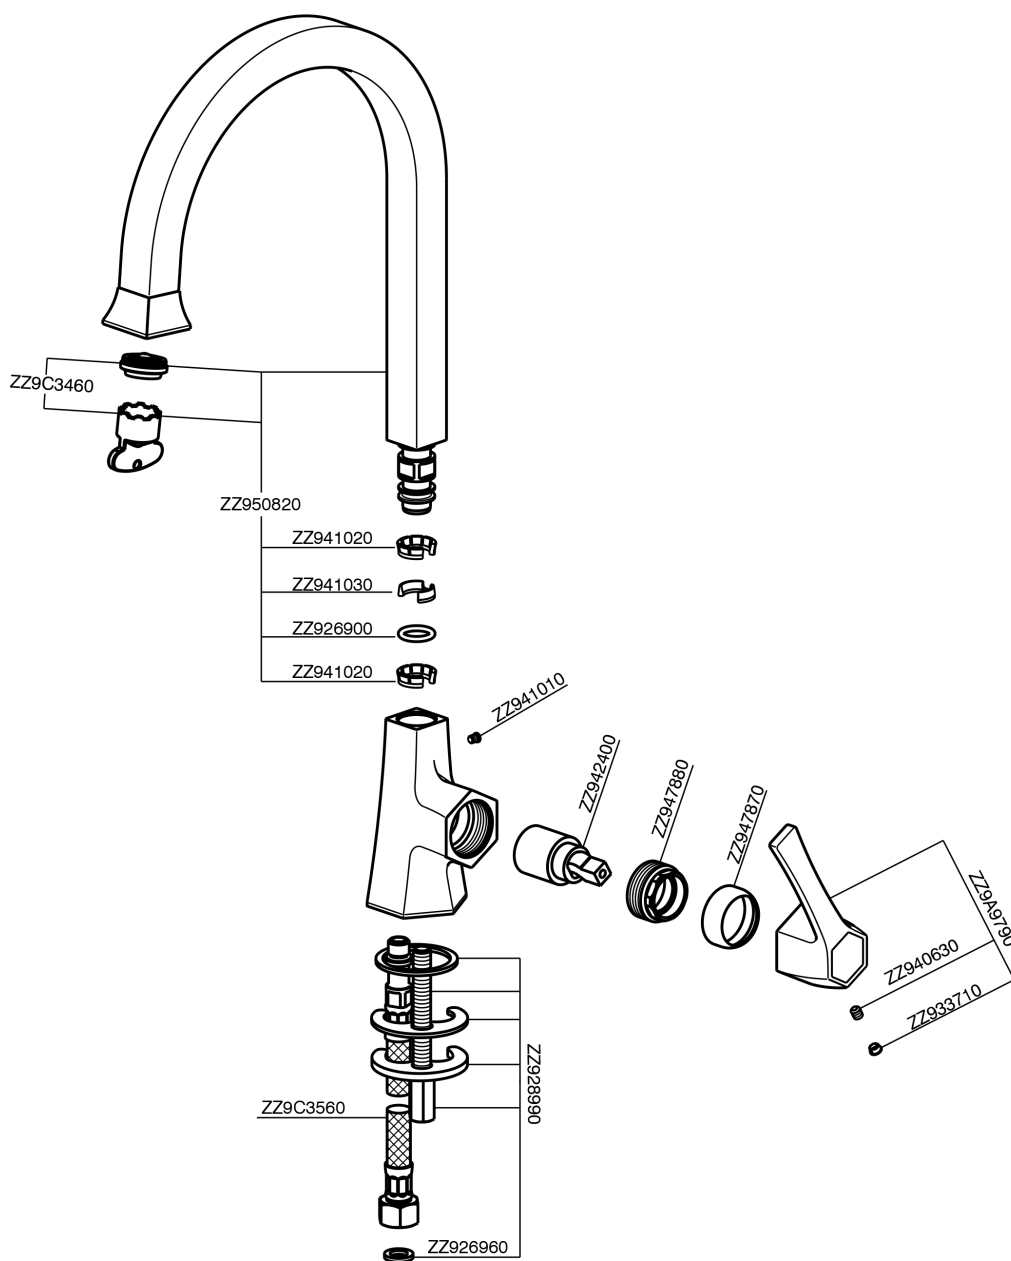

Single Lever basin/sink mixer **CHERIE_CH000534**

MODEL **CH000534**

Single Lever basin/sink mixer, swivel spout, without pop-up waste, G.3/8" stainless steel flexible hoses

AVAILABLE FINISHINGS

- 
6T 6T Chrome/Matt Black
- 
7C 7C Gold/Matt Black
- 
7D 7D Polished Nickel/Matt Black
- 
7E 7E Rose Gold/Matt Black

CHARACTERISTICS

Cartridge Spare Parts **ZZ94240000**

25 mm Cartridge

Single Lever basin/sink mixer CHERIE_CH000534

CH000534

<https://en.cisal.it/single-lever-basin-sink-mixer-cherie-ch000534>

2026-05-20