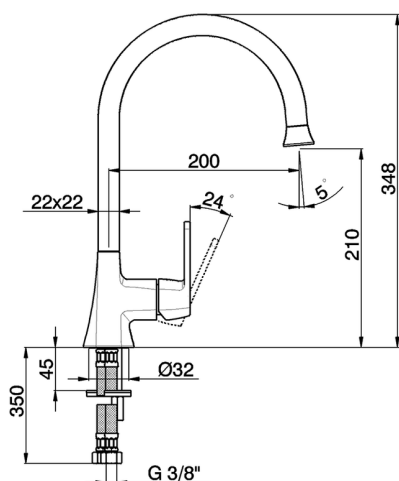

Single Lever basin/sink mixer **CHERIE_CH000534**

MODEL **CH000534**

Single Lever basin/sink mixer, swivel spout, without pop-up waste, G.3/8" stainless steel flexible hoses

AVAILABLE FINISHINGS

- 
6T 6T Chrome/Matt Black
- 
7C 7C Gold/Matt Black
- 
7D 7D Polished Nickel/Matt Black
- 
7E 7E Rose Gold/Matt Black

CHARACTERISTICS

Cartridge Spare Parts **ZZ94240000**

25 mm Cartridge

Single Lever basin/sink mixer CHERIE_CH000534

CH000534

<https://en.cisal.it/single-lever-basin-sink-mixer-cherie-ch000534>

2026-06-14