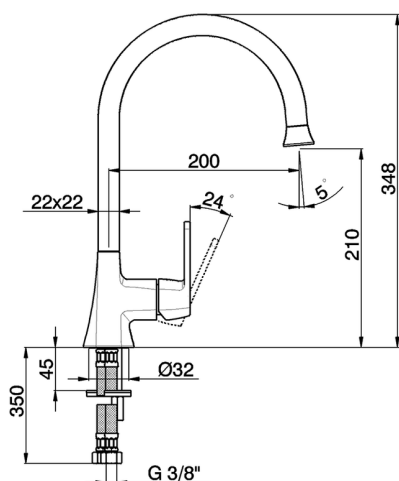

Single Lever basin/sink mixer **CHERIE_CH000534**

MODEL **CH000534**

Single Lever basin/sink mixer, swivel spout, without pop-up waste, G.3/8" stainless steel flexible hoses

AVAILABLE FINISHINGS

- 
6T 6T Chrome/Matt Black
- 
7C 7C Gold/Matt Black
- 
7D 7D Polished Nickel/Matt Black
- 
7E 7E Rose Gold/Matt Black

CHARACTERISTICS

Cartridge Spare Parts **ZZ94240000**

25 mm Cartridge

Single Lever basin/sink mixer CHERIE_CH000534

CH000534

<https://en.cisal.it/single-lever-basin-sink-mixer-cherie-ch000534>

2026-05-20