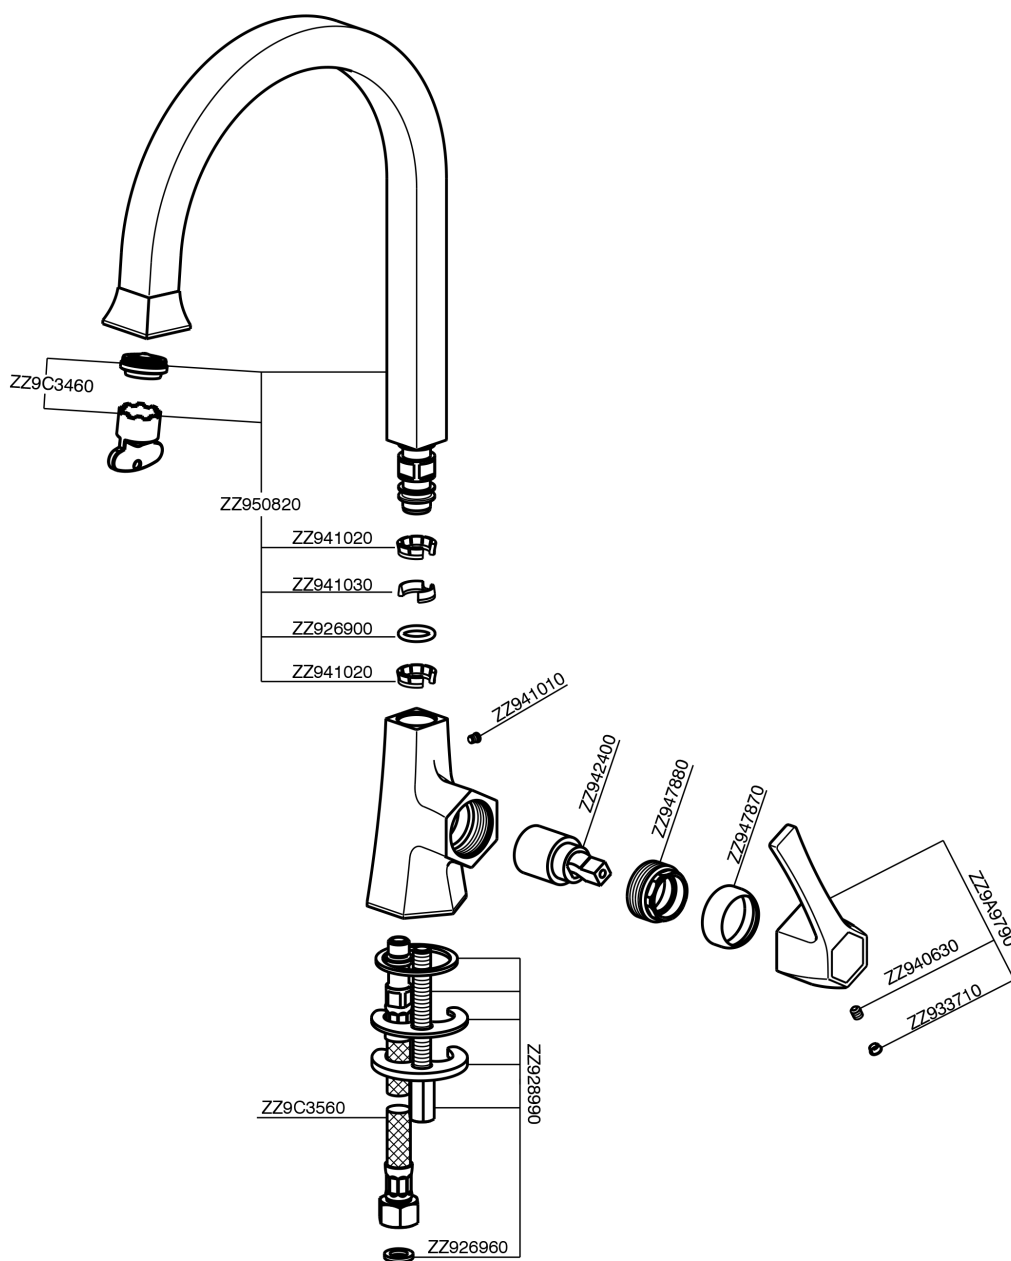

Single Lever basin/sink mixer CHERIE_CH000534

CH000534

<https://en.cisal.it/single-lever-basin-sink-mixer-cherie-ch000534>

2026-06-13