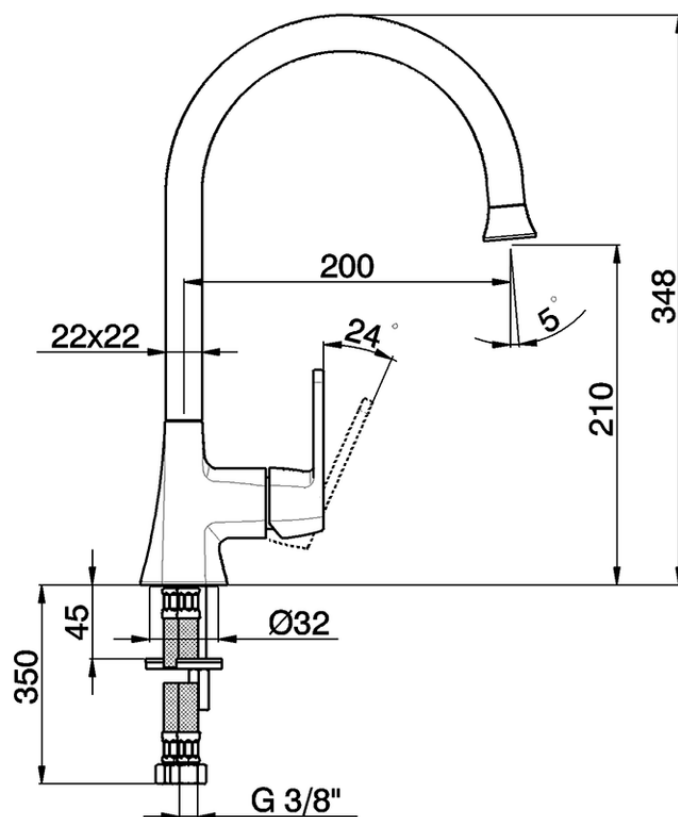

Single Lever basin/sink mixer CHERIE_CH000534

CH000534

<https://en.cisal.it/single-lever-basin-sink-mixer-cherie-ch000534>

2026-05-20