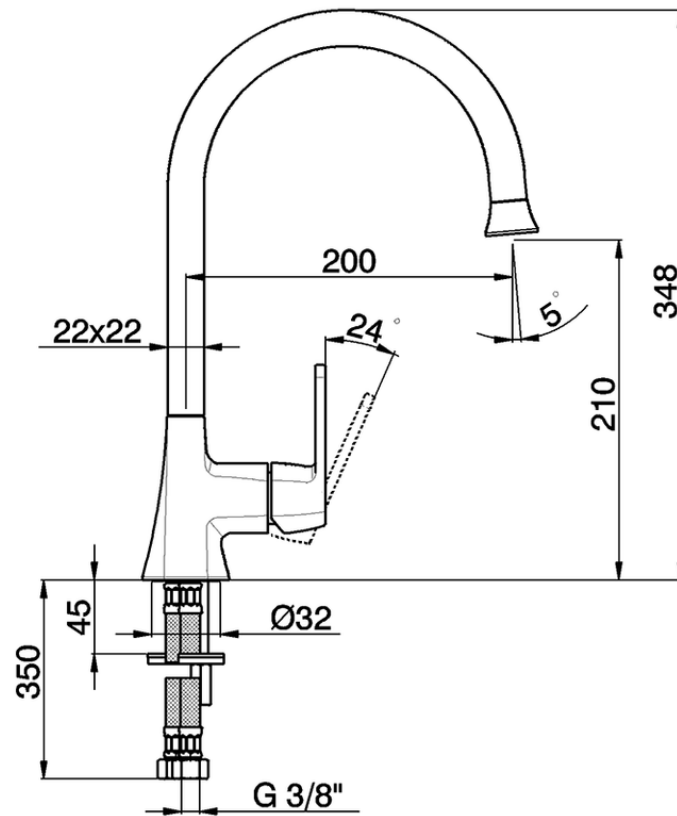

**Single Lever basin/sink mixer CHERIE\_CH000534**

CH000534

<https://en.cisal.it/single-lever-basin-sink-mixer-cherie-ch000534>

2026-04-29