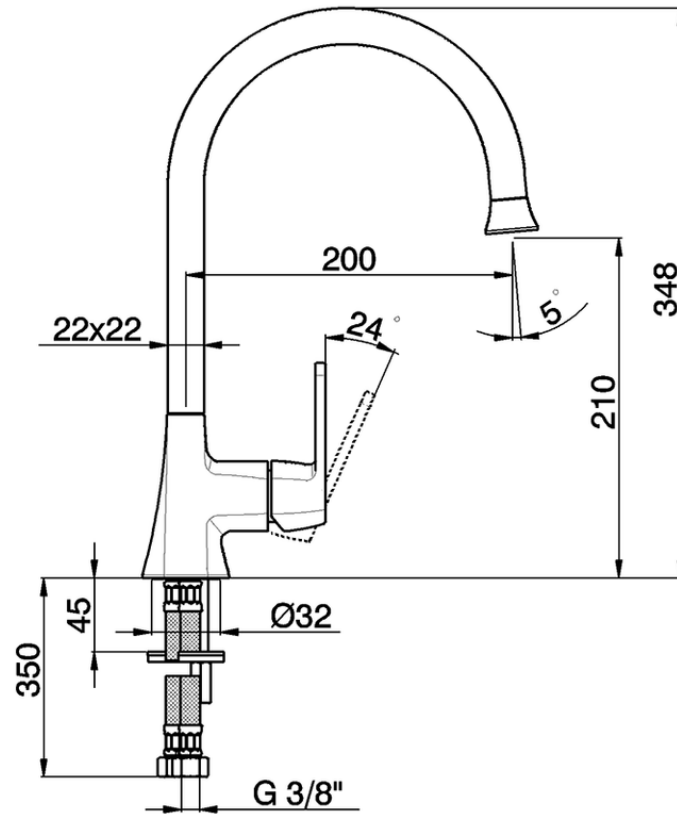

Single Lever basin/sink mixer CHERIE_CH000534

CH000534

<https://en.cisal.it/single-lever-basin-sink-mixer-cherie-ch000534>

2026-07-03