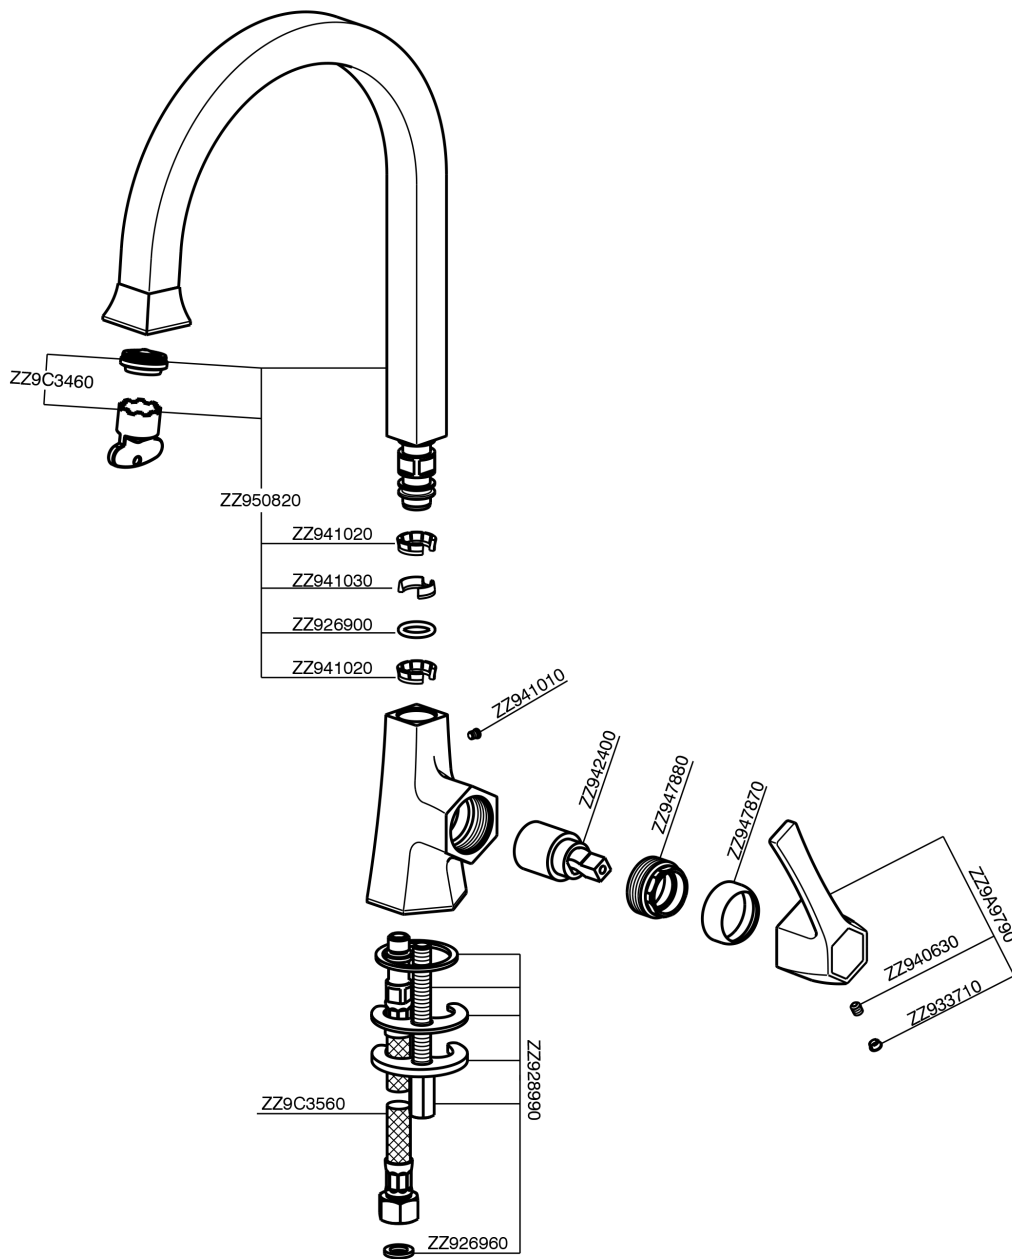

## Single Lever basin/sink mixer **CHERIE\_CH000534**

MODEL **CH000534**

Single Lever basin/sink mixer, swivel spout, without pop-up waste, G.3/8" stainless steel flexible hoses

### CHARACTERISTICS

Cartridge Spare Parts **ZZ94240000**

**25 mm Cartridge**

## Single Lever basin/sink mixer CHERIE\_CH000534

CH000534

<https://en.cisal.it/single-lever-basin-sink-mixer-cherie-ch000534>

2026-04-09