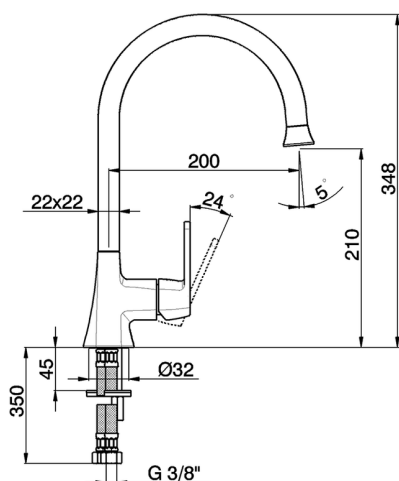

Single Lever basin/sink mixer **CHERIE_CH000534**

MODEL **CH000534**

Single Lever basin/sink mixer, swivel spout, without pop-up waste, G.3/8" stainless steel flexible hoses

AVAILABLE FINISHINGS

- 
6T 6T Chrome/Matt Black
- 
7C 7C Gold/Matt Black
- 
7D 7D Polished Nickel/Matt Black
- 
7E 7E Rose Gold/Matt Black

CHARACTERISTICS

Cartridge Spare Parts **ZZ94240000**

25 mm Cartridge

Single Lever basin/sink mixer CHERIE_CH000534

CH000534

<https://en.cisal.it/single-lever-basin-sink-mixer-cherie-ch000534>

2026-04-30