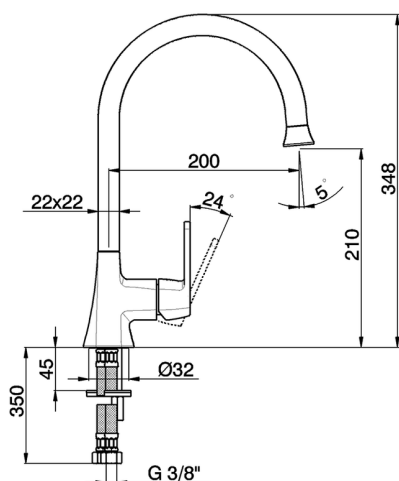

Single Lever basin/sink mixer **CHERIE_CH000534**

MODEL **CH000534**

Single Lever basin/sink mixer, swivel spout, without pop-up waste, G.3/8" stainless steel flexible hoses

AVAILABLE FINISHINGS

- 
6T 6T Chrome/Matt Black
- 
7C 7C Gold/Matt Black
- 
7D 7D Polished Nickel/Matt Black
- 
7E 7E Rose Gold/Matt Black

CHARACTERISTICS

Cartridge Spare Parts **ZZ94240000**

25 mm Cartridge

Single Lever basin/sink mixer CHERIE_CH000534

CH000534

<https://en.cisal.it/single-lever-basin-sink-mixer-cherie-ch000534>

2026-06-13