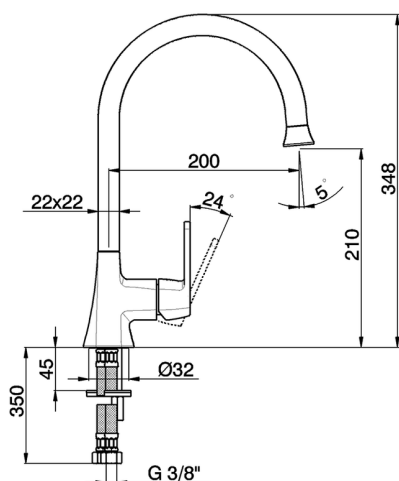

## Single Lever basin/sink mixer **CHERIE\_CH000534**

MODEL **CH000534**

Single Lever basin/sink mixer, swivel spout, without pop-up waste, G.3/8" stainless steel flexible hoses

### CHARACTERISTICS

Cartridge Spare Parts **ZZ94240000**

**25 mm Cartridge**