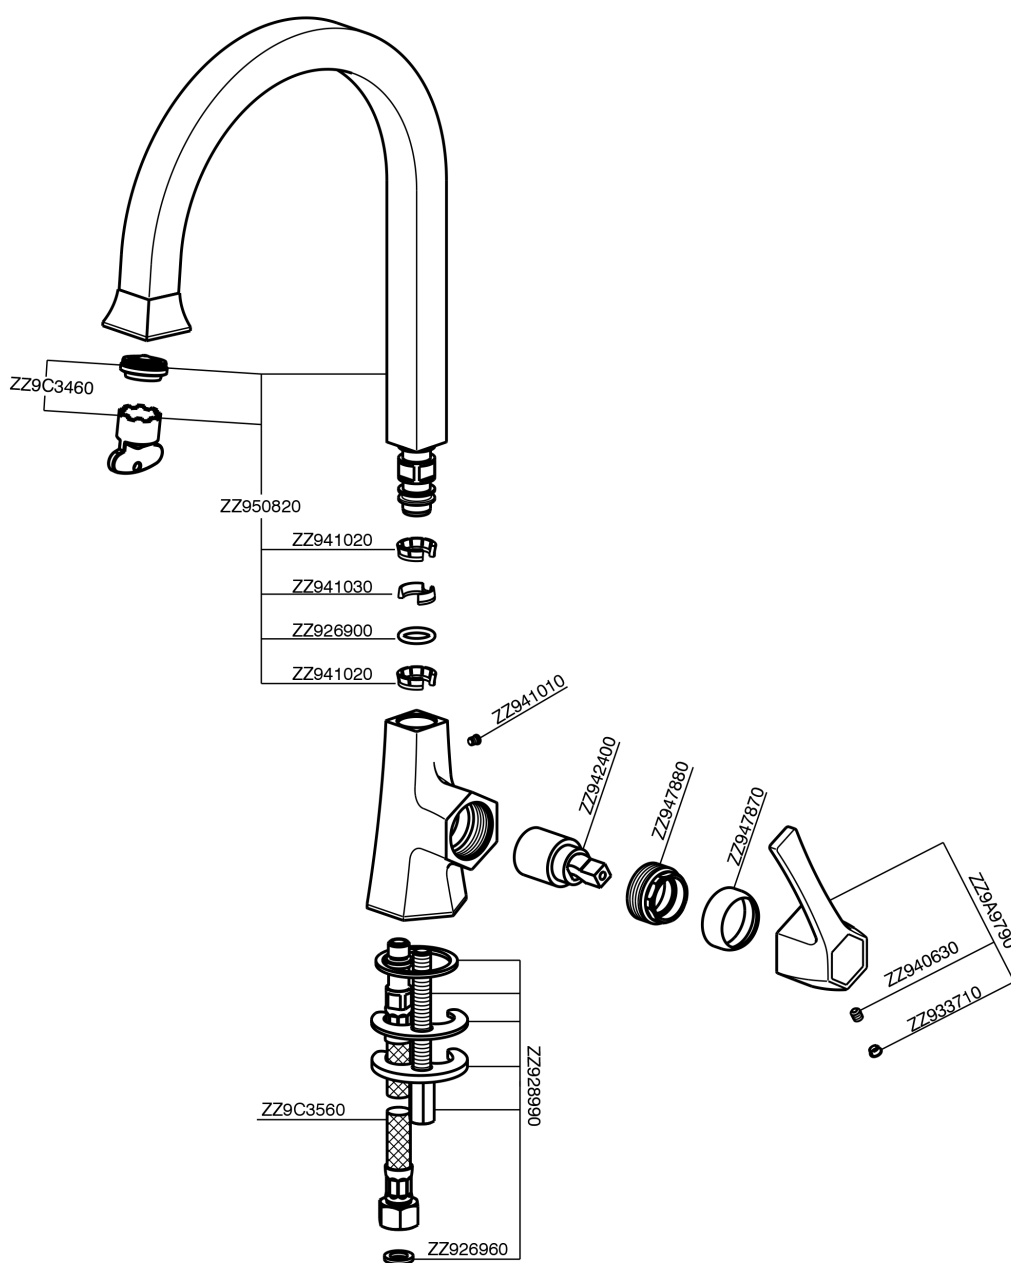

Single Lever basin/sink mixer **CHERIE_CH000534**

MODEL **CH000534**

Single Lever basin/sink mixer, swivel spout, without pop-up waste, G.3/8" stainless steel flexible hoses

AVAILABLE FINISHINGS

- 
6T 6T Chrome/Matt Black
- 
7C 7C Gold/Matt Black
- 
7D 7D Polished Nickel/Matt Black
- 
7E 7E Rose Gold/Matt Black

CHARACTERISTICS

Cartridge Spare Parts **ZZ94240000**

25 mm Cartridge

Single Lever basin/sink mixer CHERIE_CH000534

CH000534

<https://en.cisal.it/single-lever-basin-sink-mixer-cherie-ch000534>

2026-06-13