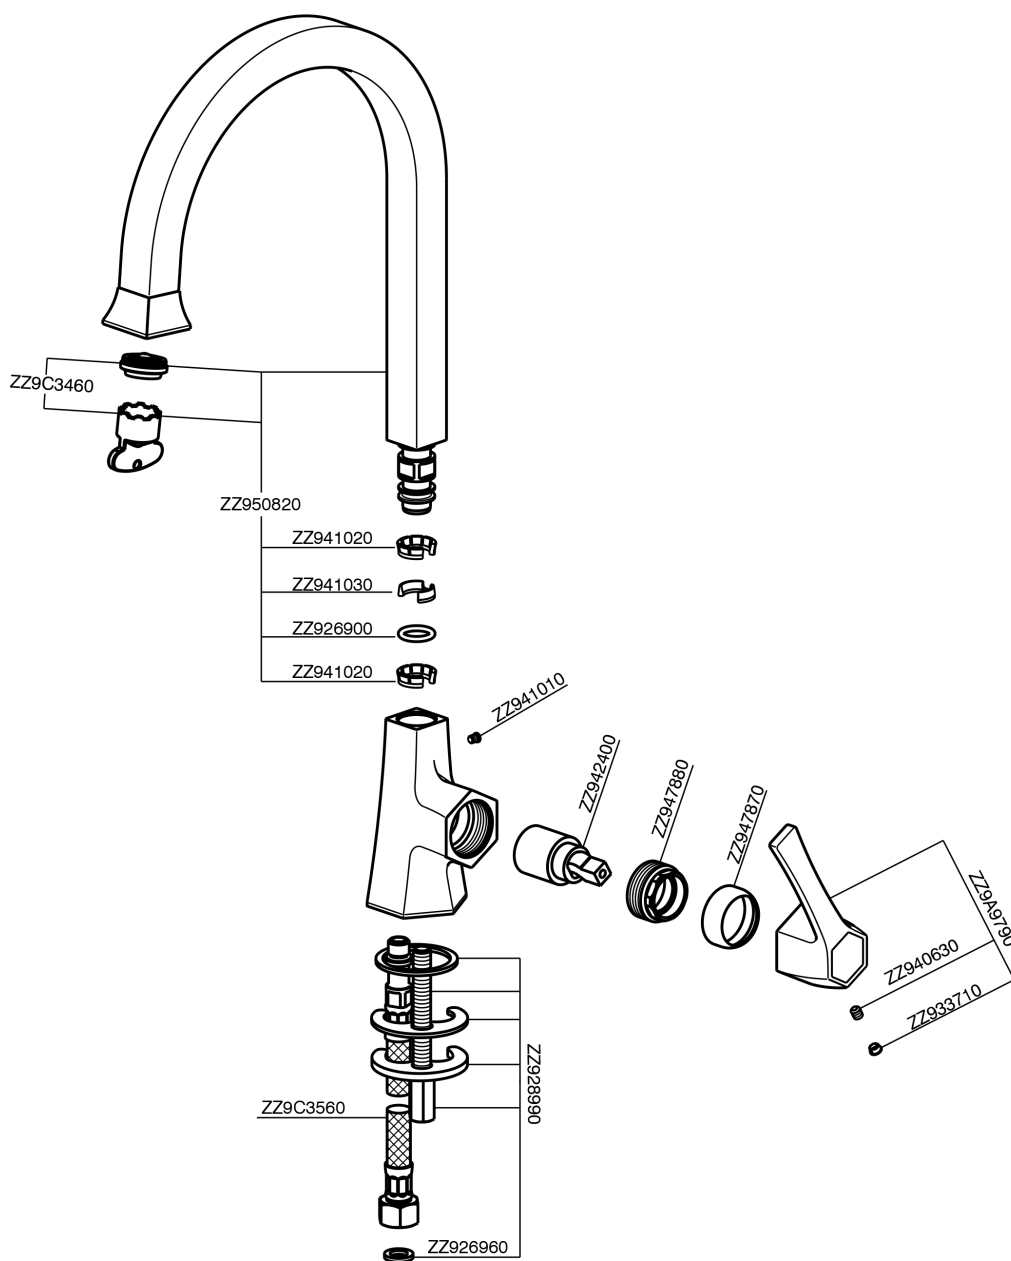

Single Lever basin/sink mixer **CHERIE_CH000534**

MODEL **CH000534**

Single Lever basin/sink mixer, swivel spout, without pop-up waste, G.3/8" stainless steel flexible hoses

AVAILABLE FINISHINGS

- 
6T 6T Chrome/Matt Black
- 
7C 7C Gold/Matt Black
- 
7D 7D Polished Nickel/Matt Black
- 
7E 7E Rose Gold/Matt Black

CHARACTERISTICS

Cartridge Spare Parts **ZZ94240000**

25 mm Cartridge

Single Lever basin/sink mixer CHERIE_CH000534

CH000534

<https://en.cisal.it/single-lever-basin-sink-mixer-cherie-ch000534>

2026-04-30