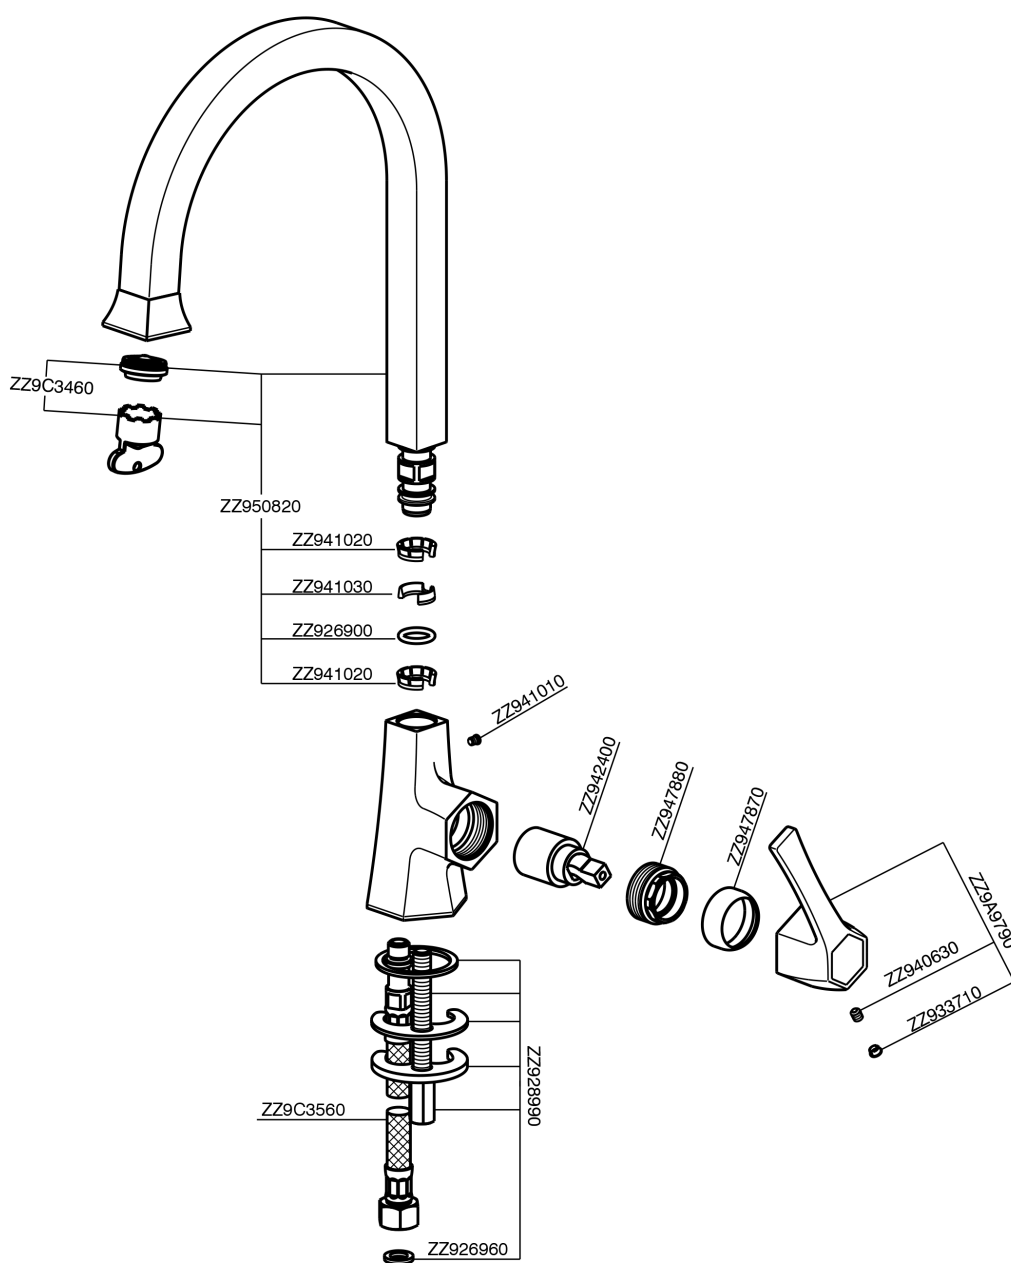

## Single Lever basin/sink mixer CHERIE\_CH000534

CH000534

<https://en.cisal.it/single-lever-basin-sink-mixer-cherie-ch000534>

2026-04-30