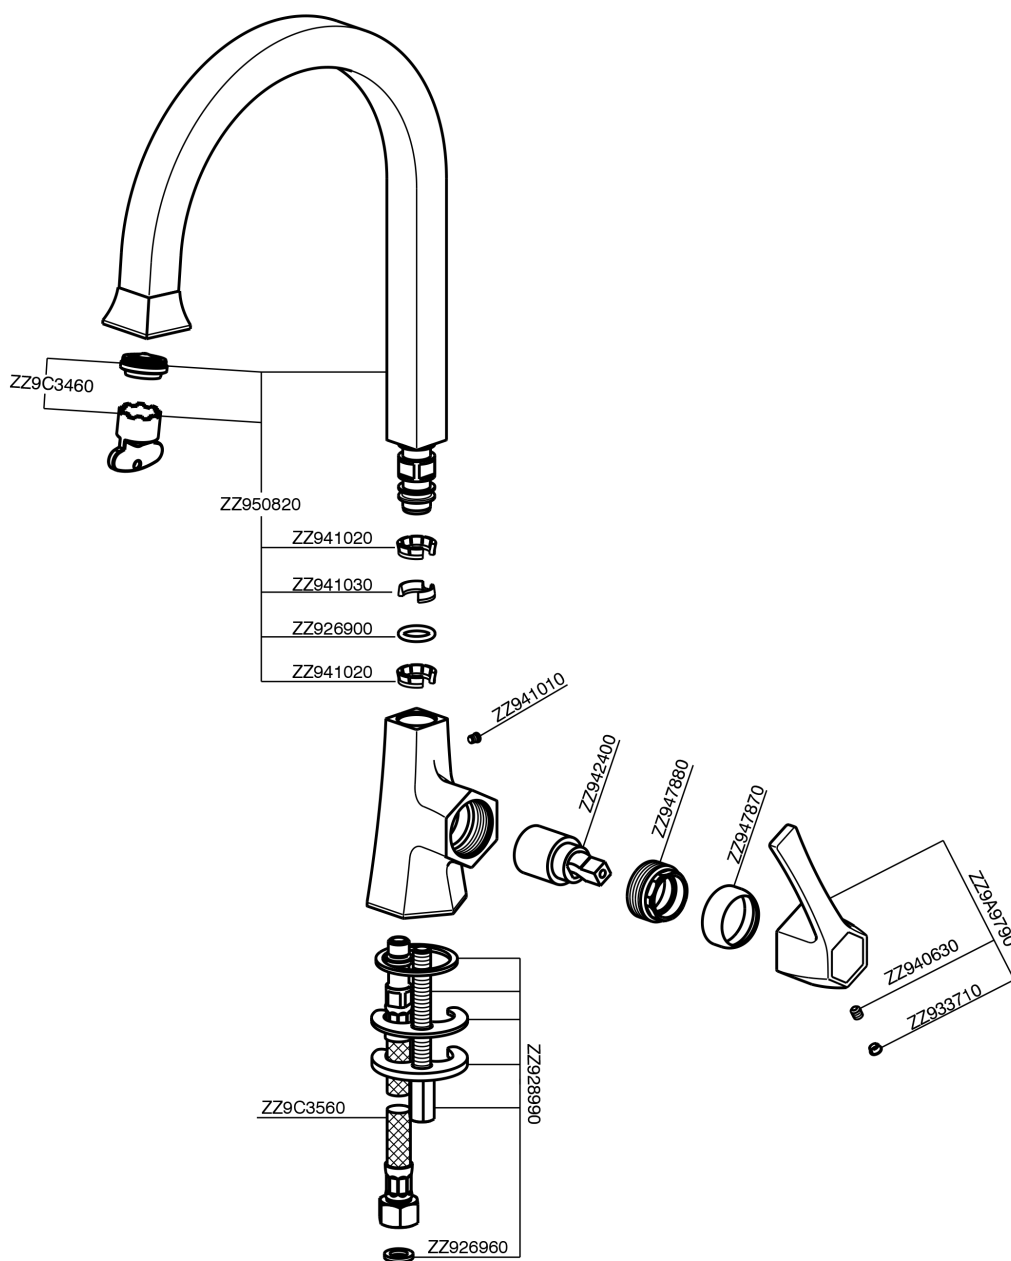

Single Lever basin/sink mixer CHERIE_CH000534

CH000534

<https://en.cisal.it/single-lever-basin-sink-mixer-cherie-ch000534>

2026-04-08