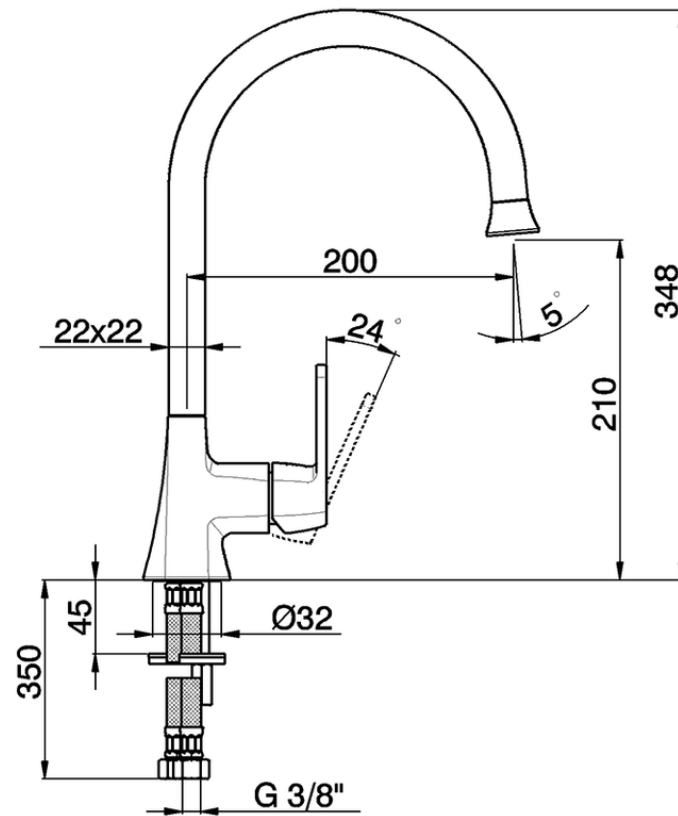

Single Lever basin/sink mixer CHERIE_CH000534

CH000534

<https://en.cisal.it/single-lever-basin-sink-mixer-cherie-ch000534>

2026-04-09