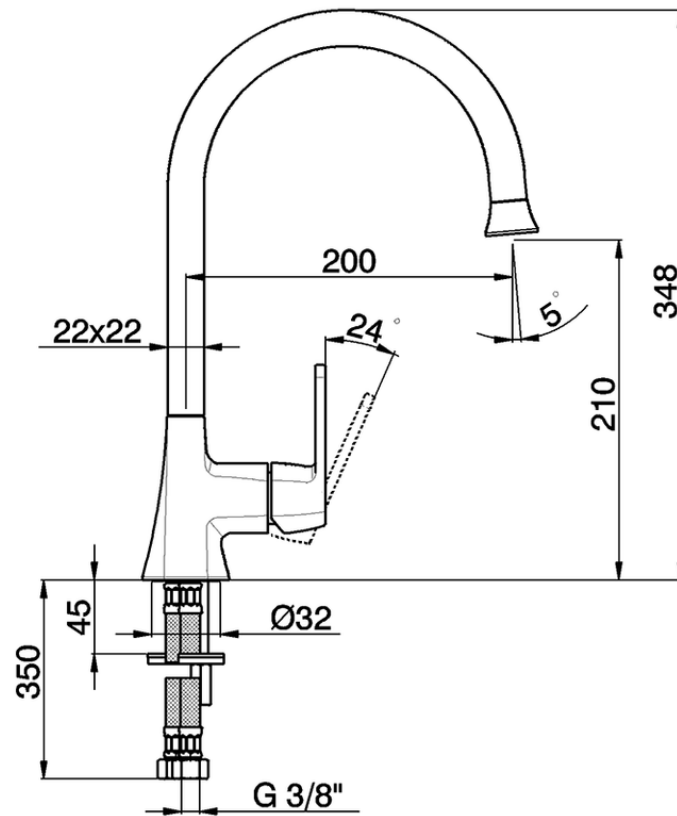

Single Lever basin/sink mixer CHERIE_CH000534

CH000534

<https://en.cisal.it/single-lever-basin-sink-mixer-cherie-ch000534>

2026-06-13