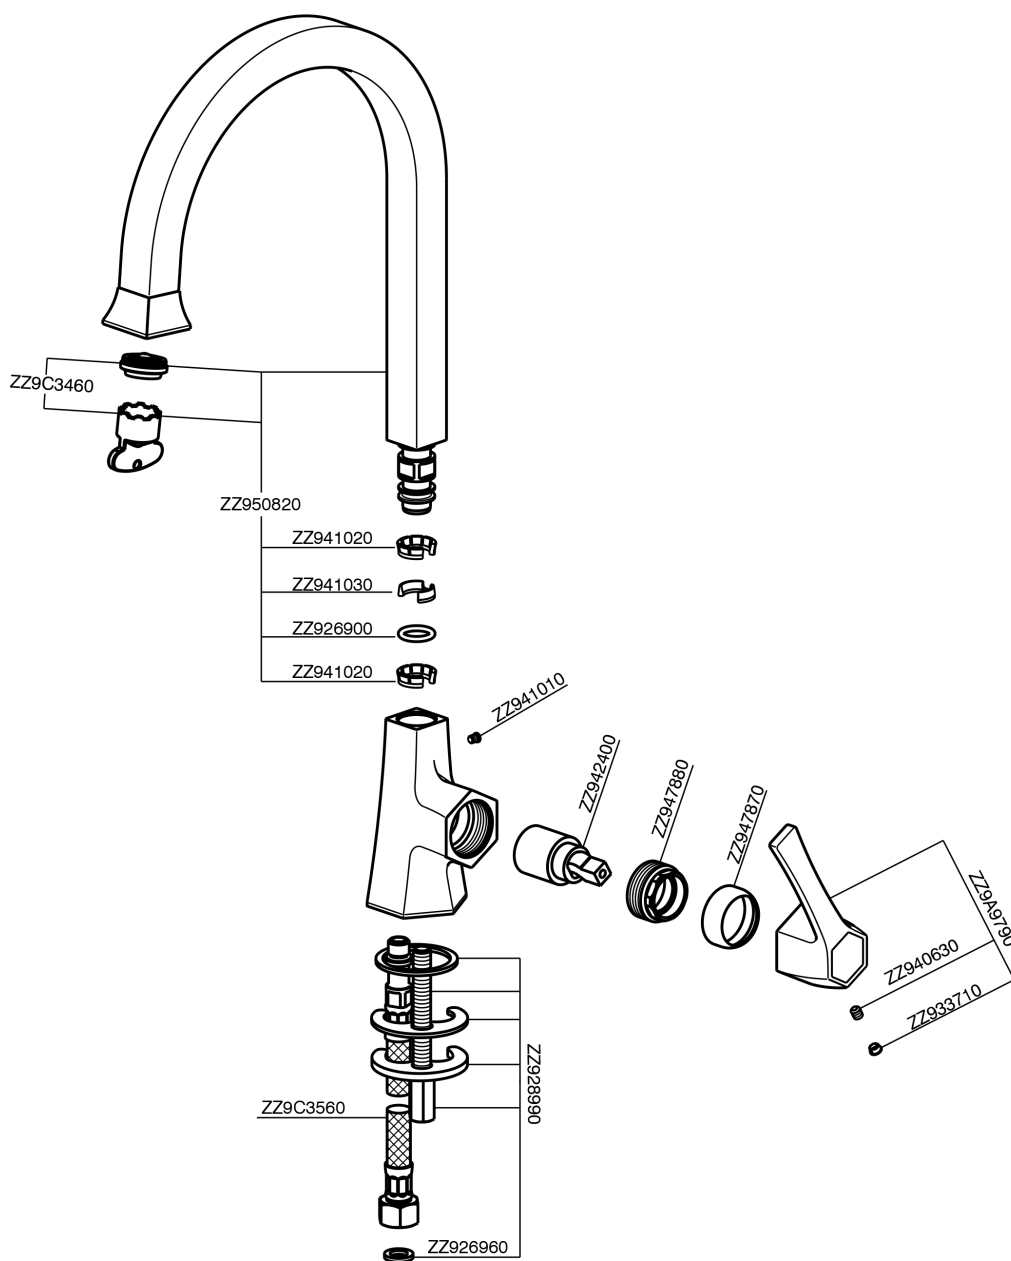

Single Lever basin/sink mixer **CHERIE_CH000534**

MODEL **CH000534**

Single Lever basin/sink mixer, swivel spout, without pop-up waste, G.3/8" stainless steel flexible hoses

AVAILABLE FINISHINGS

- 
6T 6T Chrome/Matt Black
- 
7C 7C Gold/Matt Black
- 
7D 7D Polished Nickel/Matt Black
- 
7E 7E Rose Gold/Matt Black

CHARACTERISTICS

Cartridge Spare Parts **ZZ94240000**

25 mm Cartridge

Single Lever basin/sink mixer CHERIE_CH000534

CH000534

<https://en.cisal.it/single-lever-basin-sink-mixer-cherie-ch000534>

2026-06-14