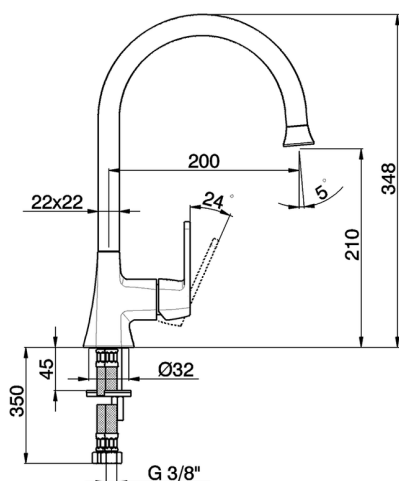

Single Lever basin/sink mixer **CHERIE_CH000534**

MODEL **CH000534**

Single Lever basin/sink mixer, swivel spout, without pop-up waste, G.3/8" stainless steel flexible hoses

AVAILABLE FINISHINGS

- 
6T 6T Chrome/Matt Black
- 
7C 7C Gold/Matt Black
- 
7D 7D Polished Nickel/Matt Black
- 
7E 7E Rose Gold/Matt Black

CHARACTERISTICS

Cartridge Spare Parts **ZZ94240000**

25 mm Cartridge