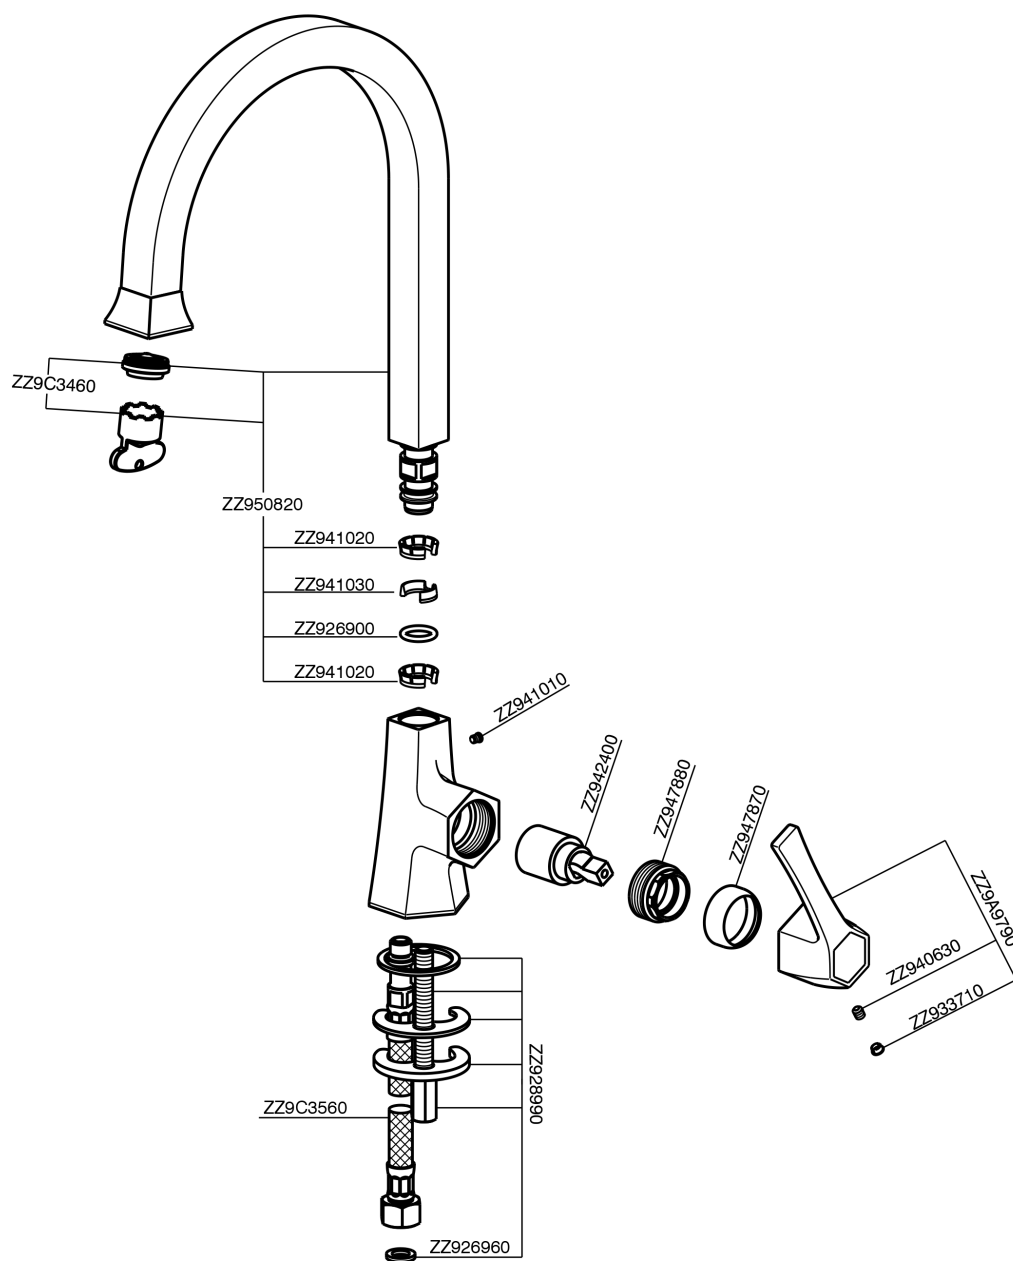

Single Lever basin/sink mixer CHERIE_CH000534

CH000534

<https://en.cisal.it/single-lever-basin-sink-mixer-cherie-ch000534>

2026-06-14