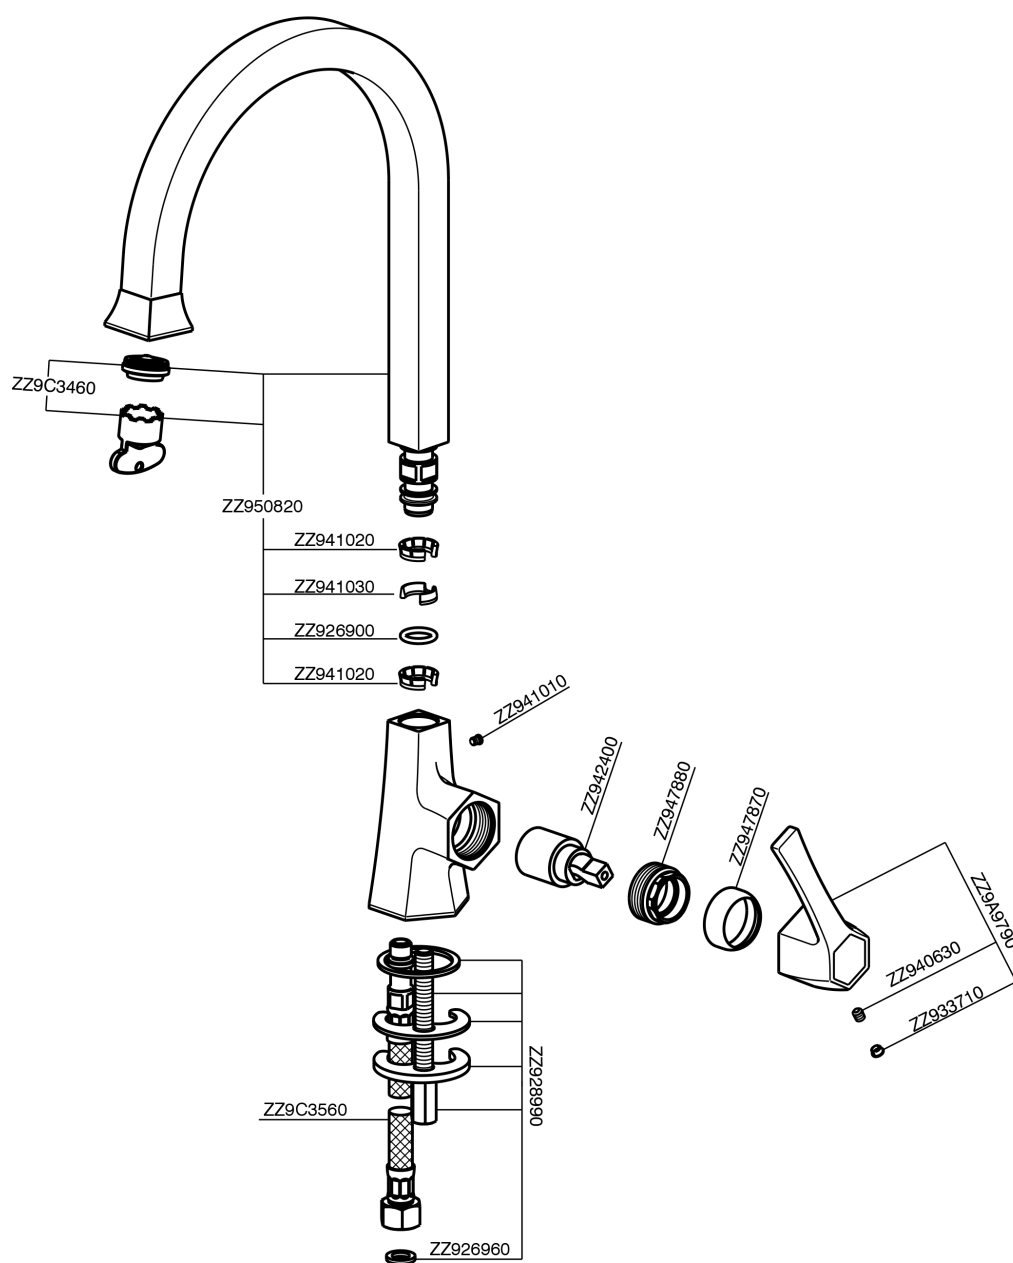

Single Lever basin/sink mixer CHERIE_CH000534

CH000534

<https://en.cisal.it/single-lever-basin-sink-mixer-cherie-ch000534>

2026-04-29