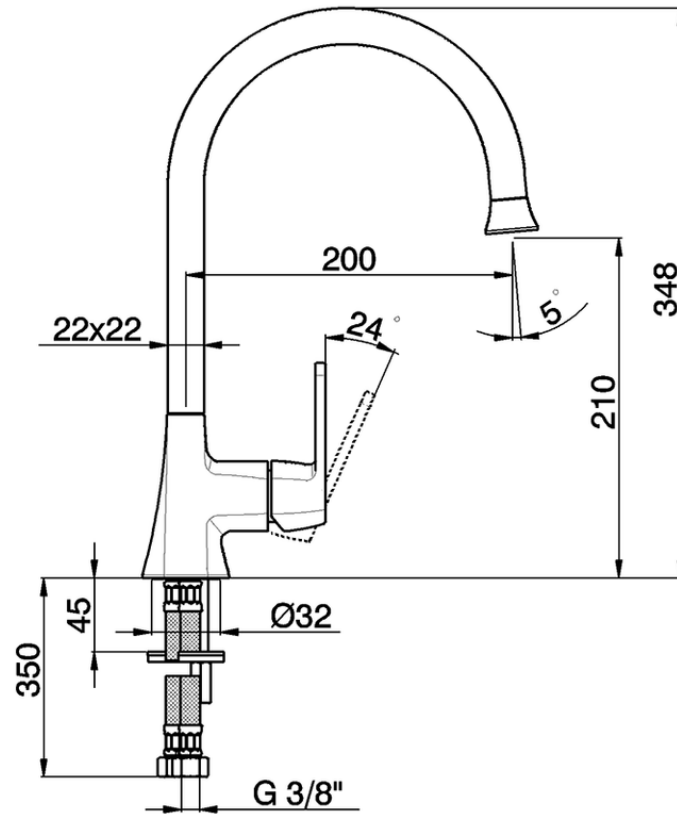

Single Lever basin/sink mixer CHERIE_CH000534

CH000534

<https://en.cisal.it/single-lever-basin-sink-mixer-cherie-ch000534>

2026-06-14